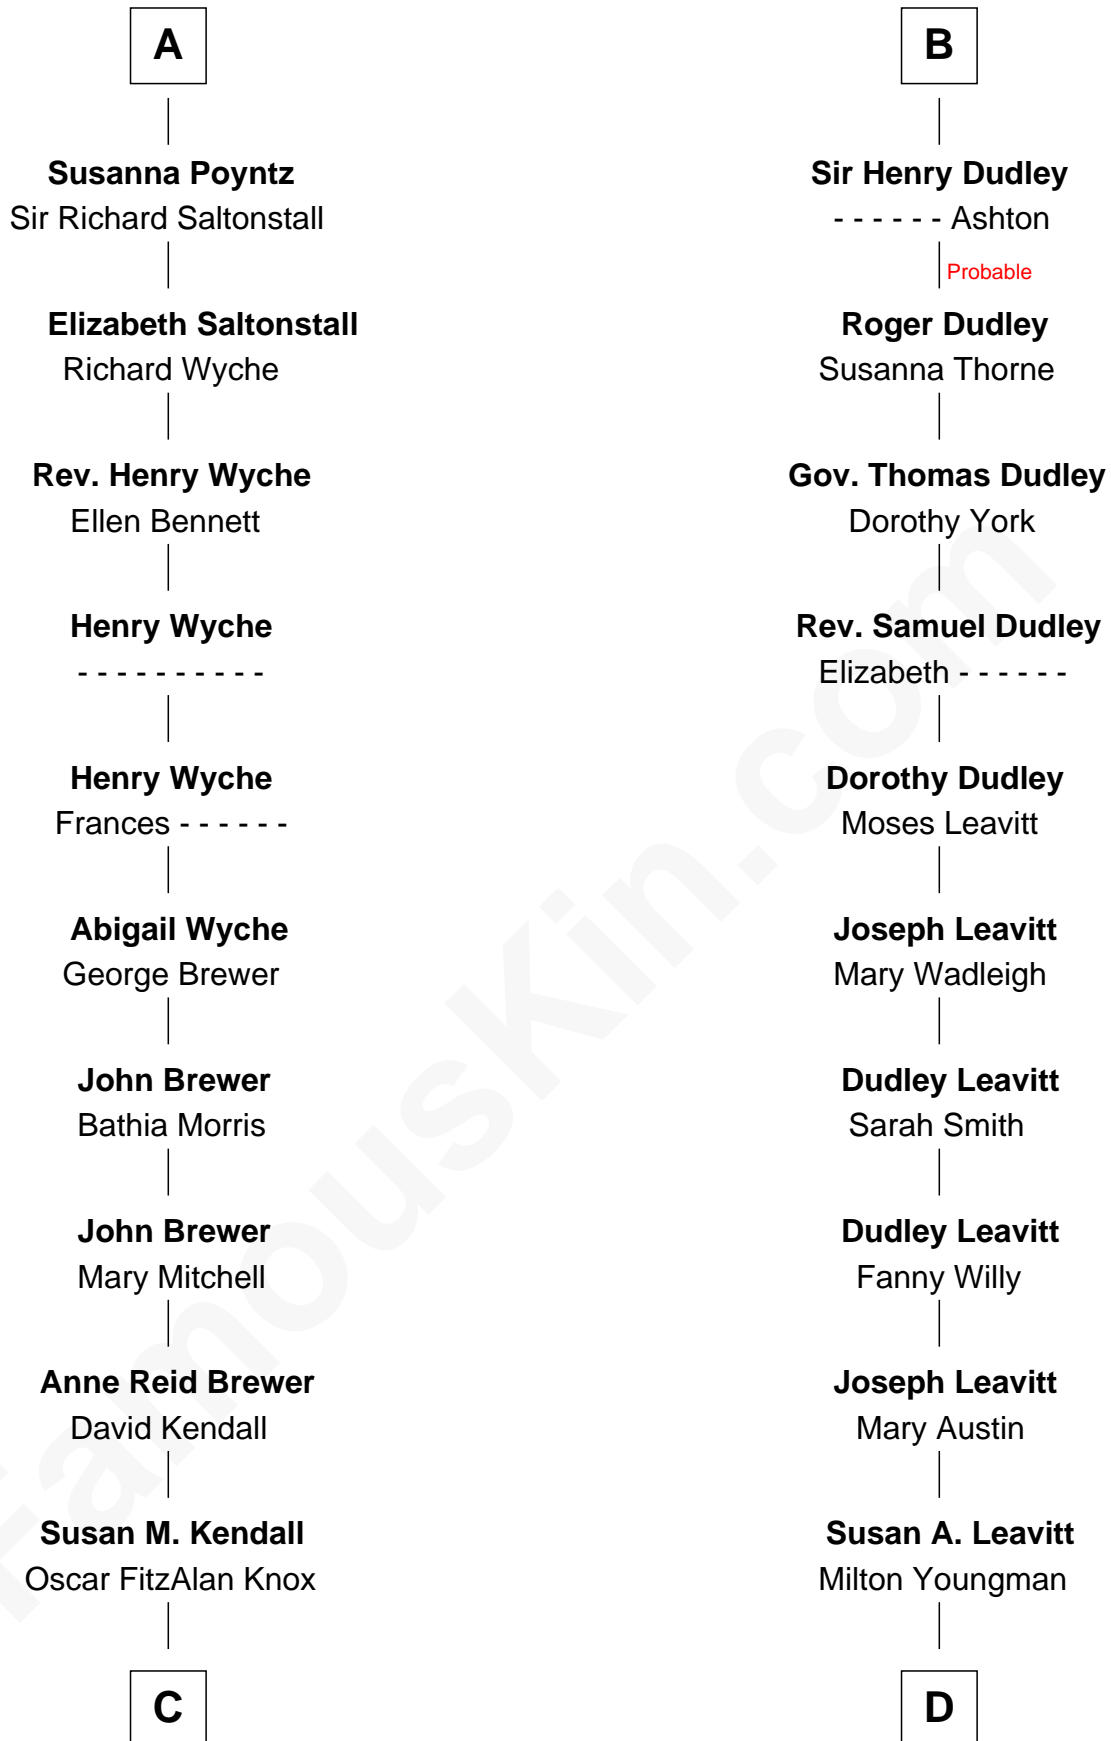

FamousKin.com Relationship Chart of

Truman Capote

Author of In Cold Blood

20th cousin 1 time removed of

Ben Jealous

President and CEO of NAACP

C

John Brewer Knox
Lula Margaret Dinkins

Mabel Knox
Archulus Persons

Archulus Persons
Lillie May Faulk

Truman Capote
Author of In Cold Blood

D

Lucy J. Youngman
Leonard Wood Smith

Joseph Cummings Smith
Ethel Maude Locke

Annette Smith
Dr. Sargent Jealous

Frederick Smith Jealous
Ann Frederica Todd

Ben Jealous
President and CEO of NAACP