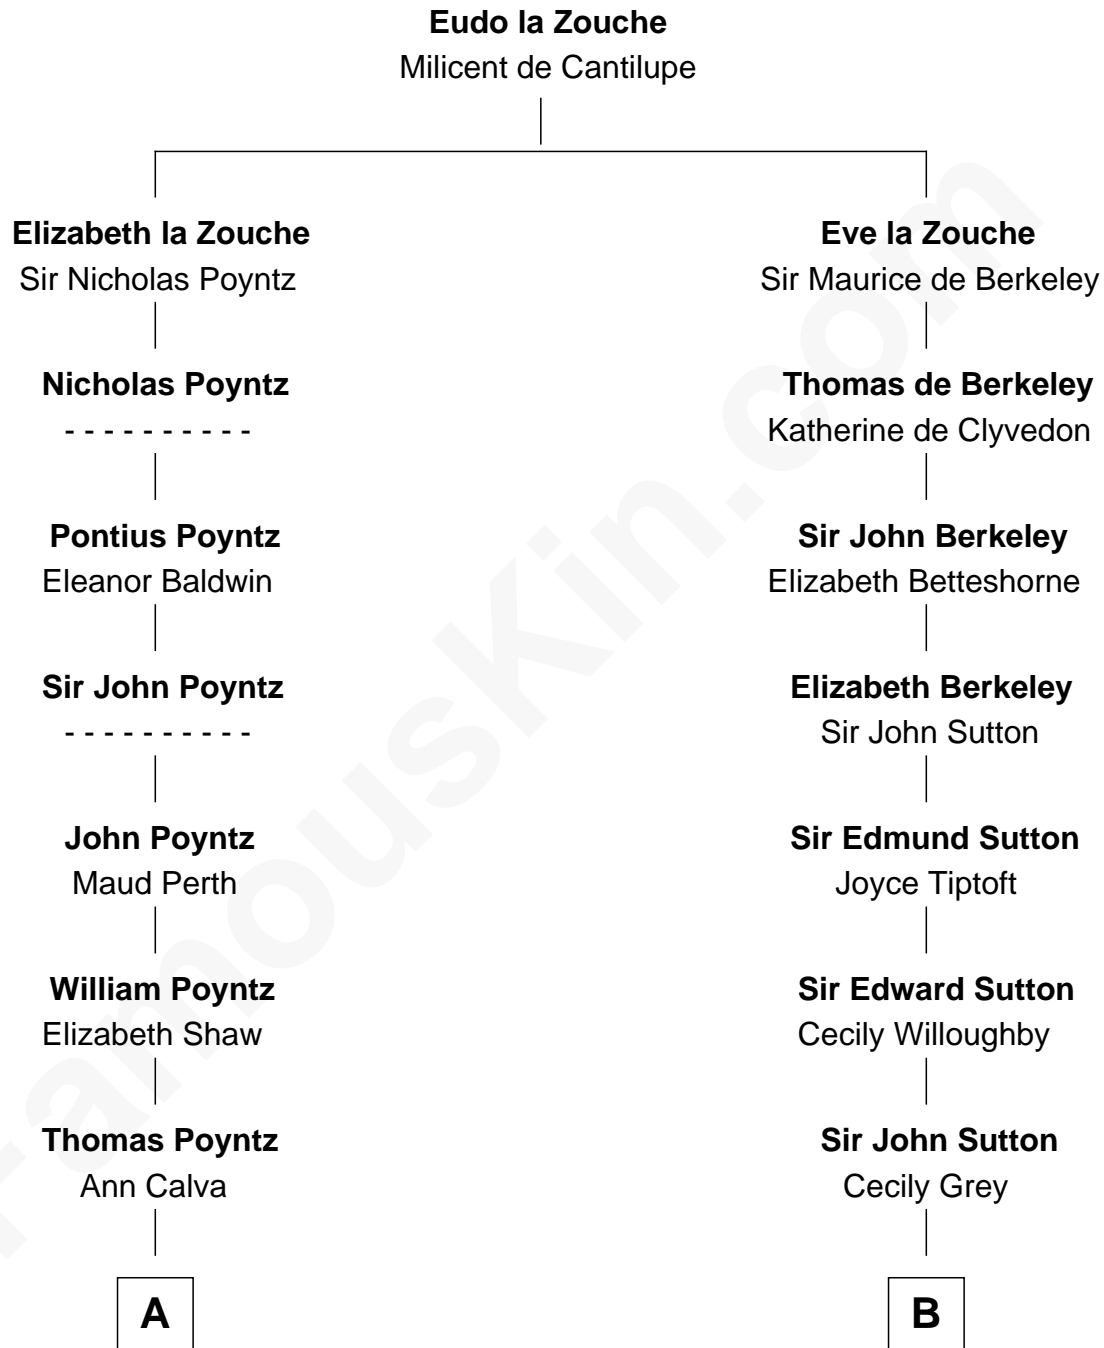

FamousKin.com Relationship Chart of

Truman Capote

Author of In Cold Blood

20th cousin 1 time removed of

Ben Jealous

President and CEO of NAACP

C

John Brewer Knox
Lula Margaret Dinkins

Mabel Knox
Archulus Persons

Archulus Persons
Lillie May Faulk

Truman Capote
Author of In Cold Blood

D

Lucy J. Youngman
Leonard Wood Smith

Joseph Cummings Smith
Ethel Maude Locke

Annette Smith
Dr. Sargent Jealous

Frederick Smith Jealous
Ann Frederica Todd

Ben Jealous
President and CEO of NAACP