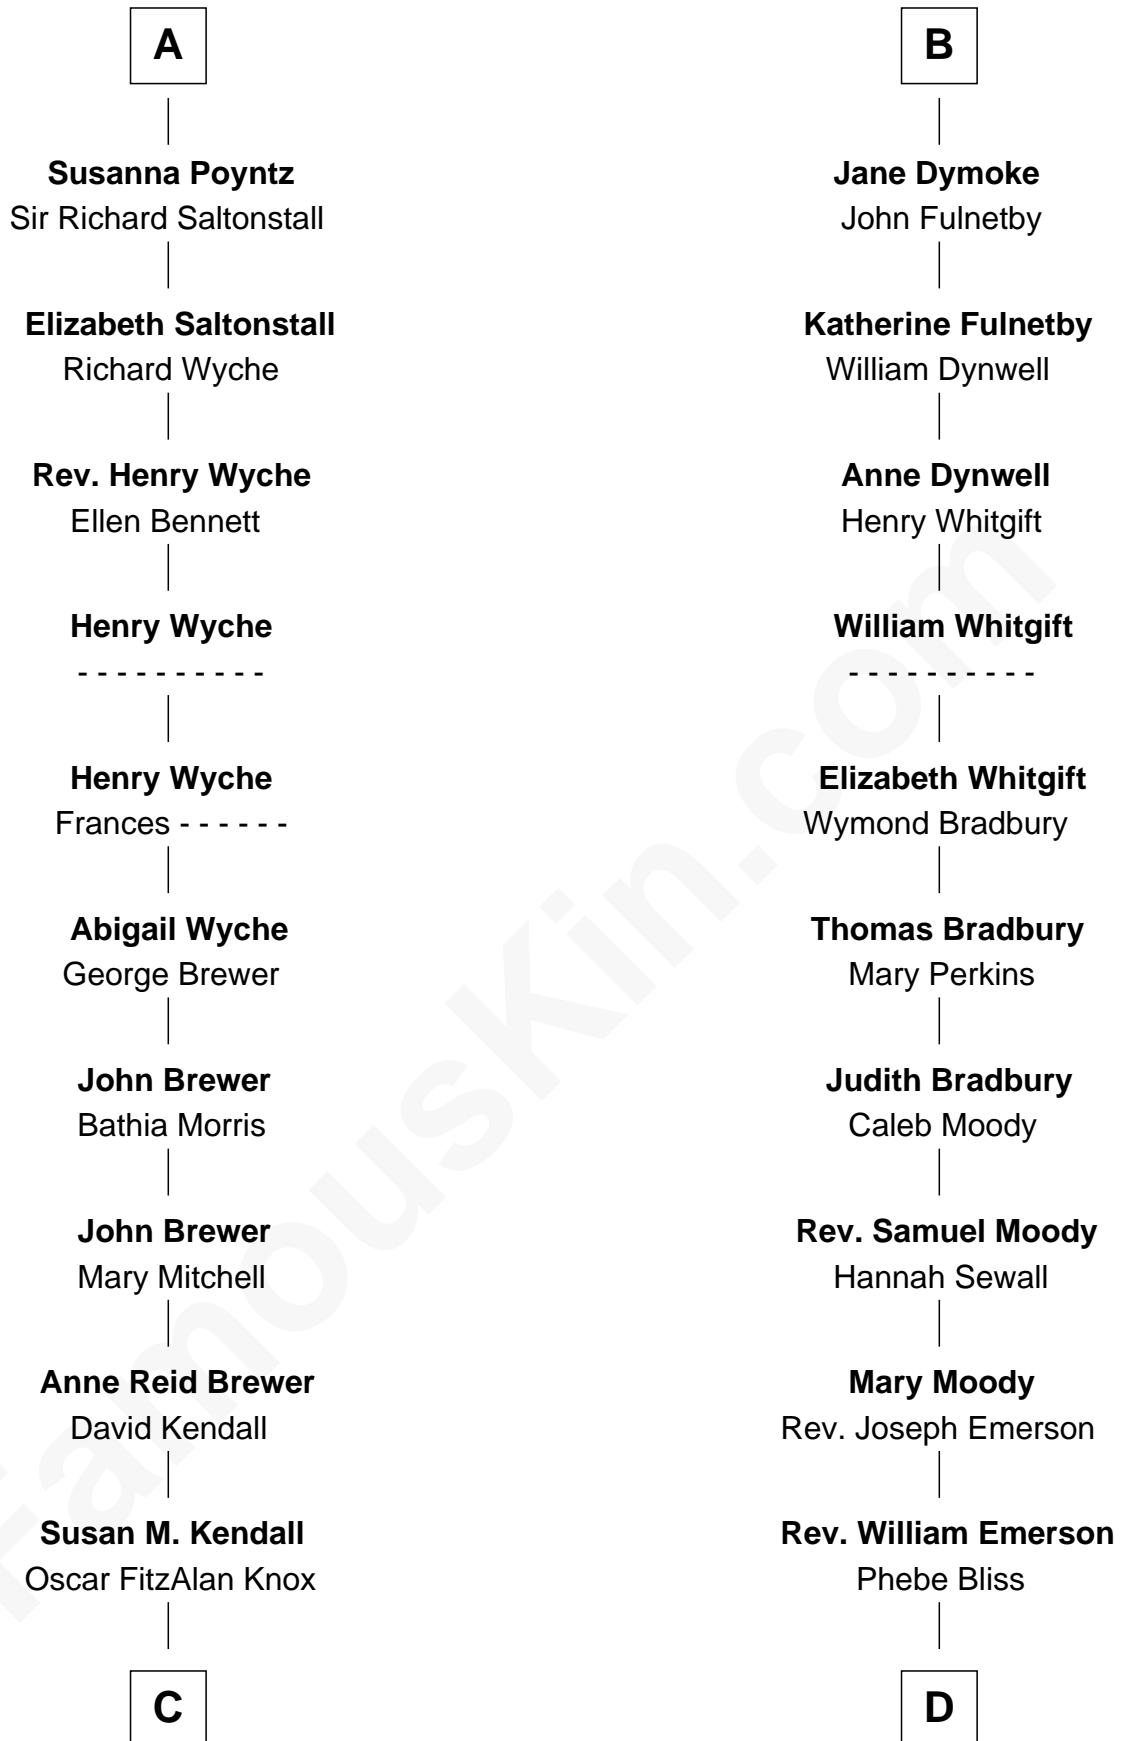

# FamousKin.com Relationship Chart of

**Truman Capote**

*Author of In Cold Blood*

18th cousin 2 times removed of

**Ralph Waldo Emerson**

*American Poet*

**C**

**John Brewer Knox**  
Lula Margaret Dinkins

**Mabel Knox**  
Archulus Persons

**Archulus Persons**  
Lillie May Faulk

**Truman Capote**  
*Author of In Cold Blood*

**D**

**Rev. William Emerson**  
Ruth Haskins

**Ralph Waldo Emerson**  
*American Poet*