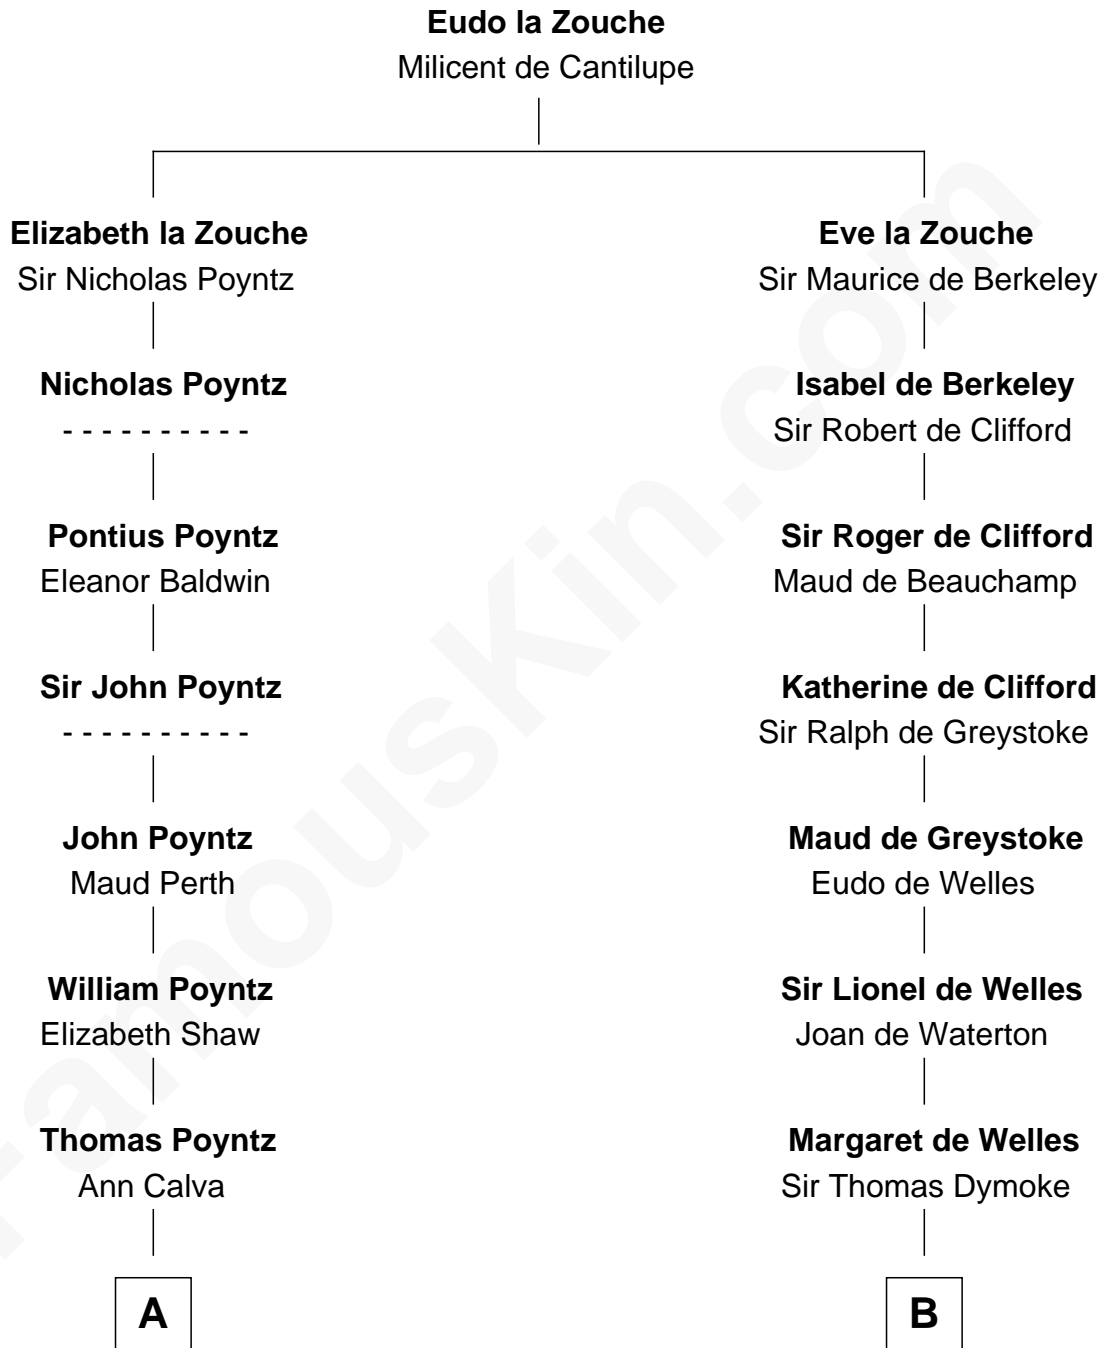

# FamousKin.com Relationship Chart of

**Truman Capote**

*Author of In Cold Blood*

18th cousin 2 times removed of

**Ralph Waldo Emerson**

*American Poet*

**C**

**John Brewer Knox**  
Lula Margaret Dinkins

**Mabel Knox**  
Archulus Persons

**Archulus Persons**  
Lillie May Faulk

**Truman Capote**  
*Author of In Cold Blood*

**D**

**Rev. William Emerson**  
Ruth Haskins

**Ralph Waldo Emerson**  
*American Poet*