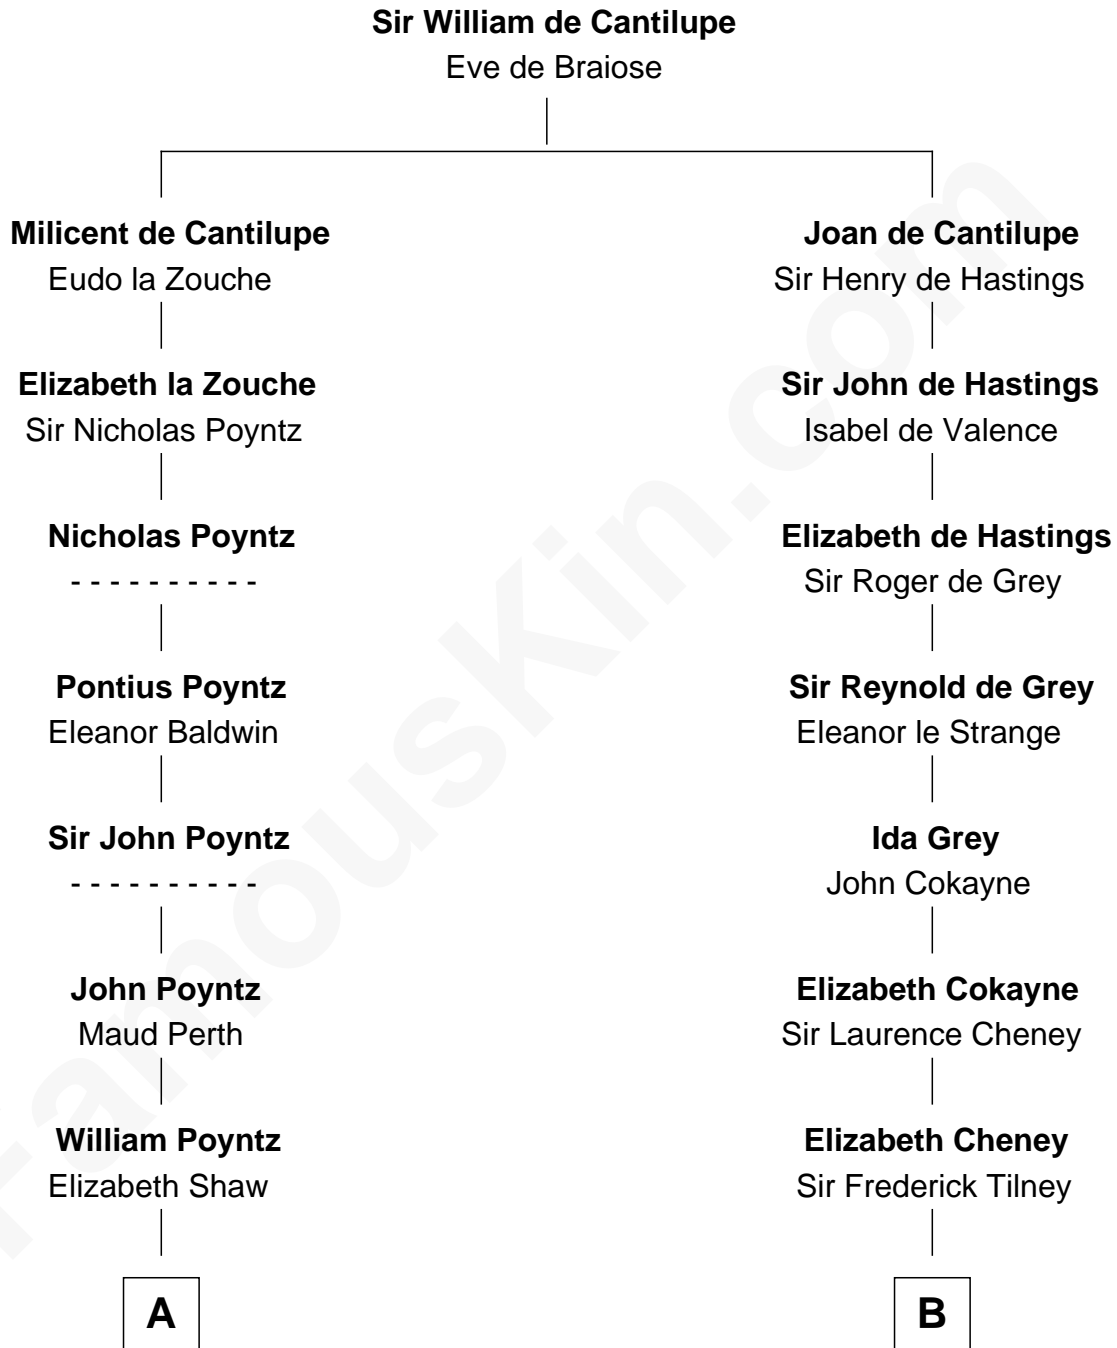

FamousKin.com

Relationship Chart of Truman Capote

Author of In Cold Blood

17th cousin 4 times removed of

Robert Treat Paine

Signer of the Declaration of Independence

C

—
Susan M. Kendall
Oscar FitzAlan Knox

—
John Brewer Knox
Lula Margaret Dinkins

—
Mabel Knox
Archulus Persons

—
Archulus Persons
Lillie May Faulk

—
Truman Capote
Author of In Cold Blood