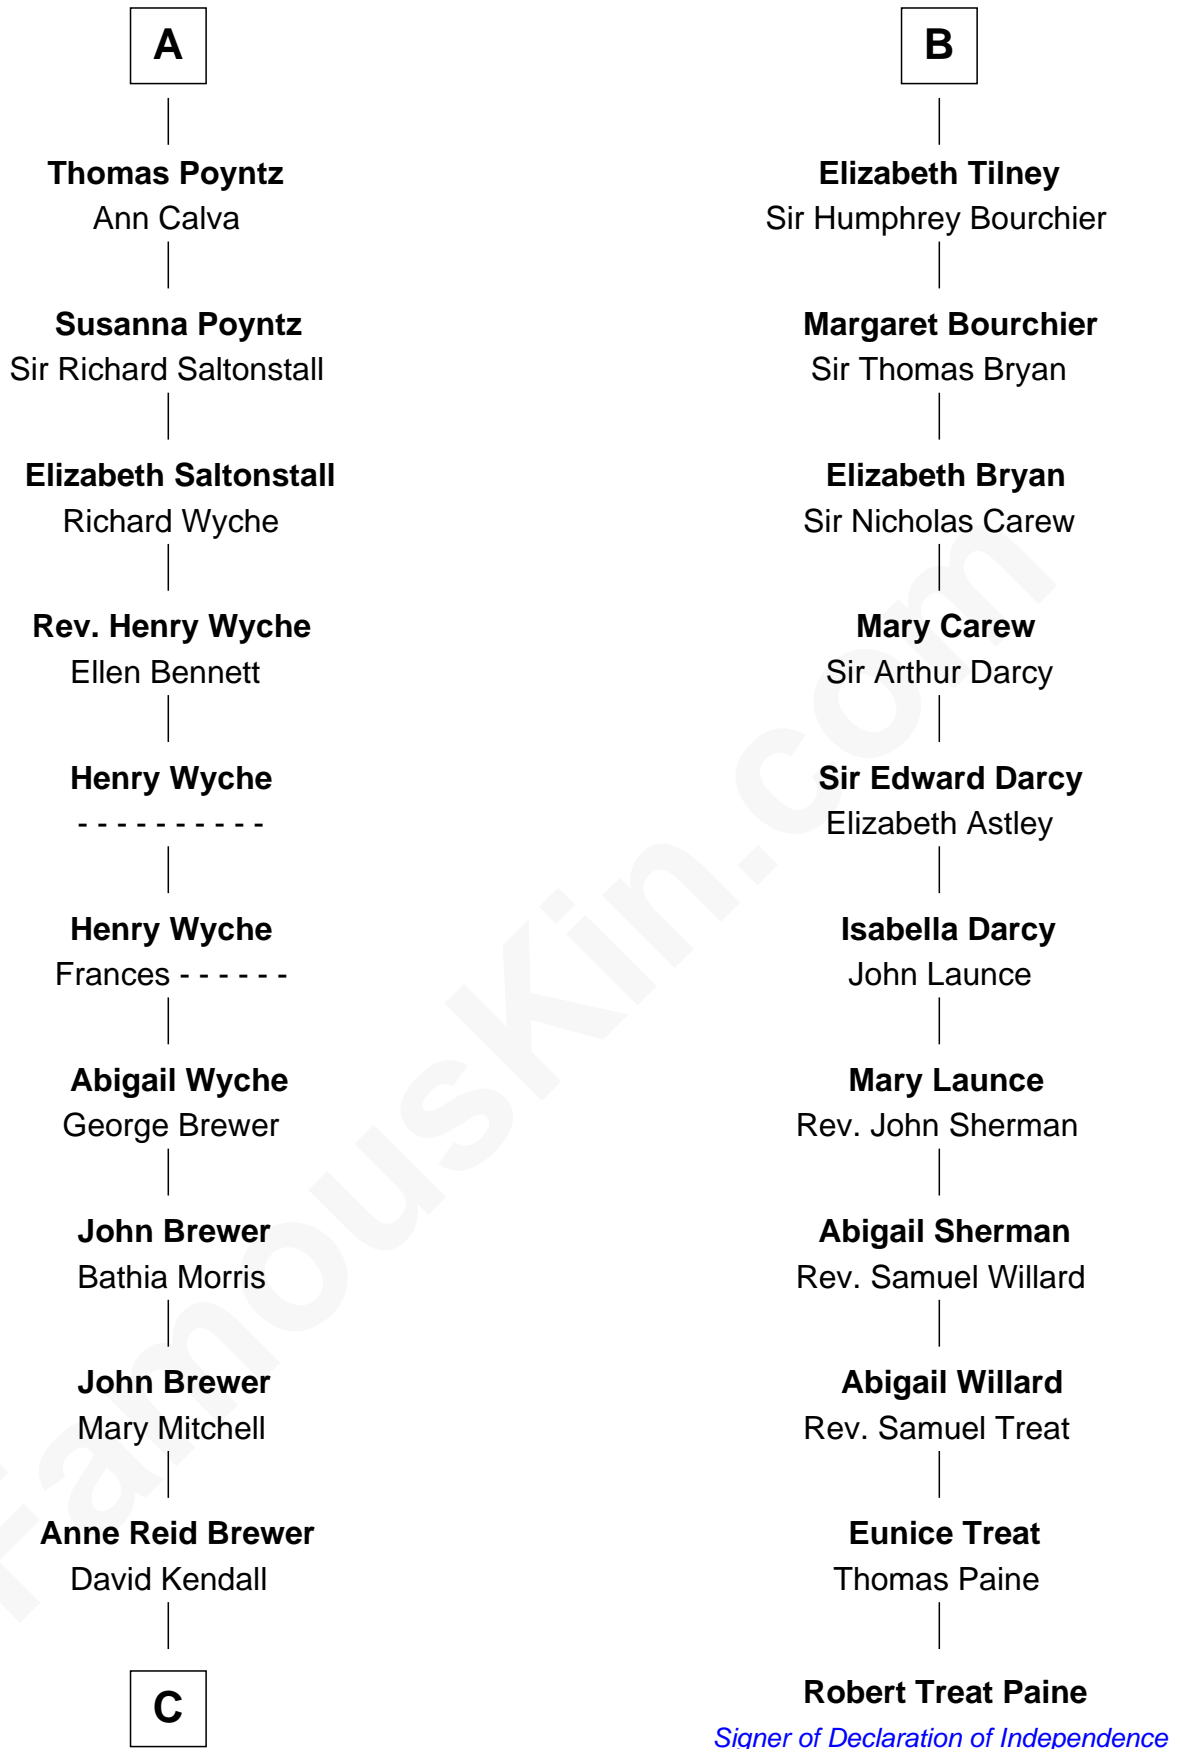

FamousKin.com

Relationship Chart of Truman Capote

Author of In Cold Blood

17th cousin 4 times removed of

Robert Treat Paine

Signer of the Declaration of Independence

C

—
Susan M. Kendall
Oscar FitzAlan Knox

—
John Brewer Knox
Lula Margaret Dinkins

—
Mabel Knox
Archulus Persons

—
Archulus Persons
Lillie May Faulk

—
Truman Capote
Author of In Cold Blood