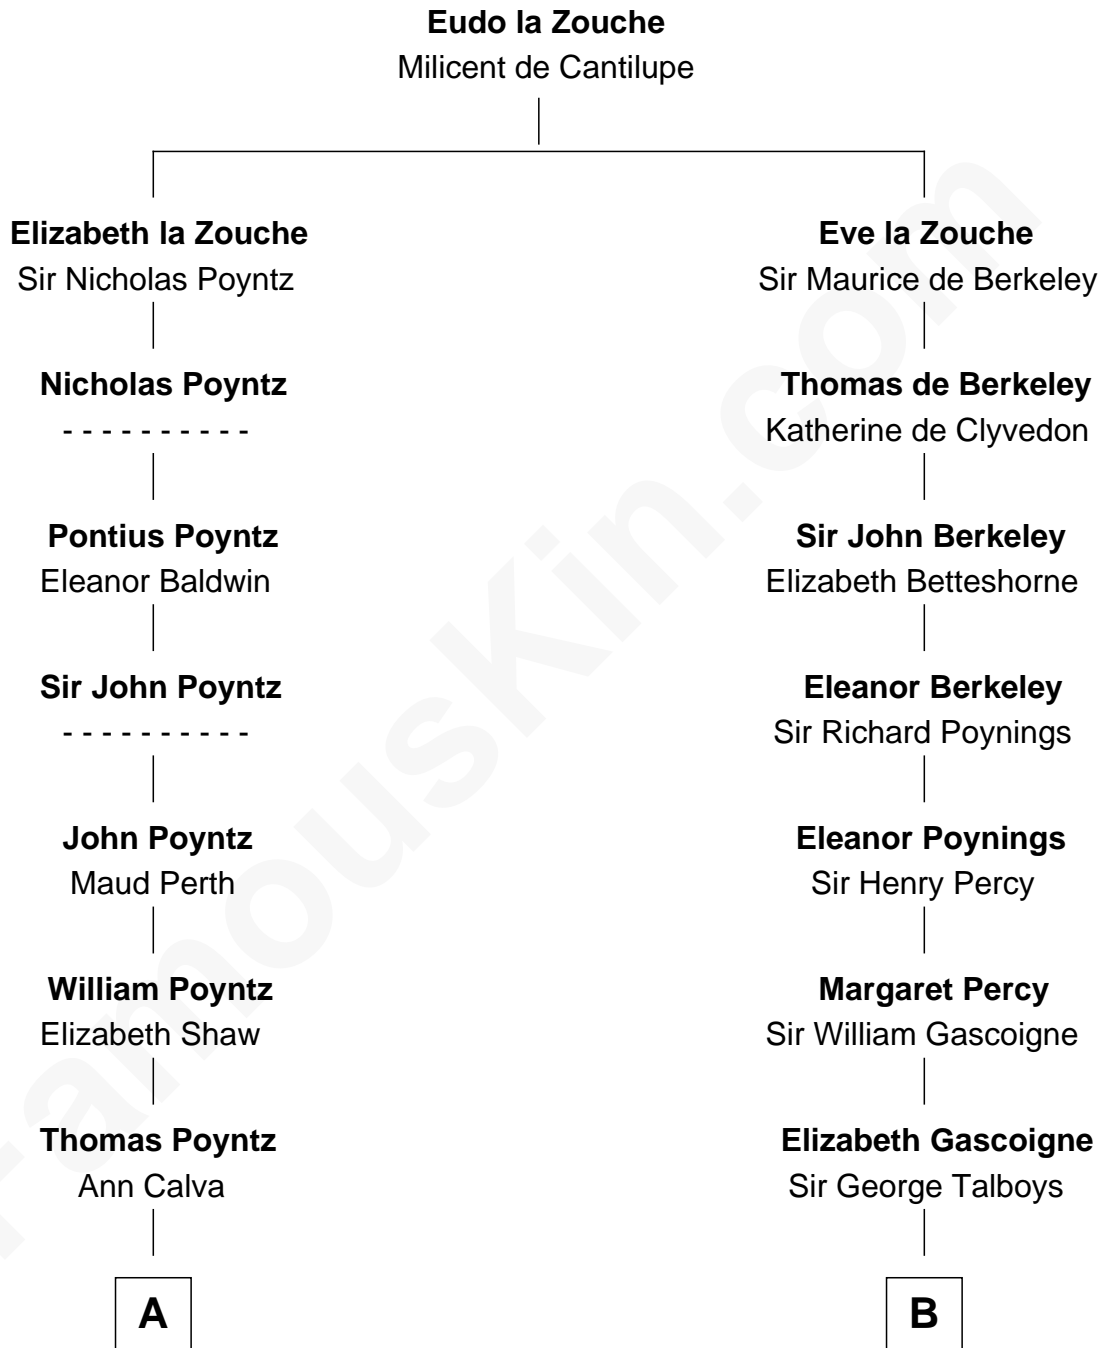

FamousKin.com Relationship Chart of

Truman Capote

Author of In Cold Blood

14th cousin 6 times removed of

Thomas Nelson

Signer of the Declaration of Independence

C

—
John Brewer Knox
Lula Margaret Dinkins

—
Mabel Knox
Archulus Persons

—
Archulus Persons
Lillie May Faulk

—
Truman Capote
Author of In Cold Blood

FamousKin.com