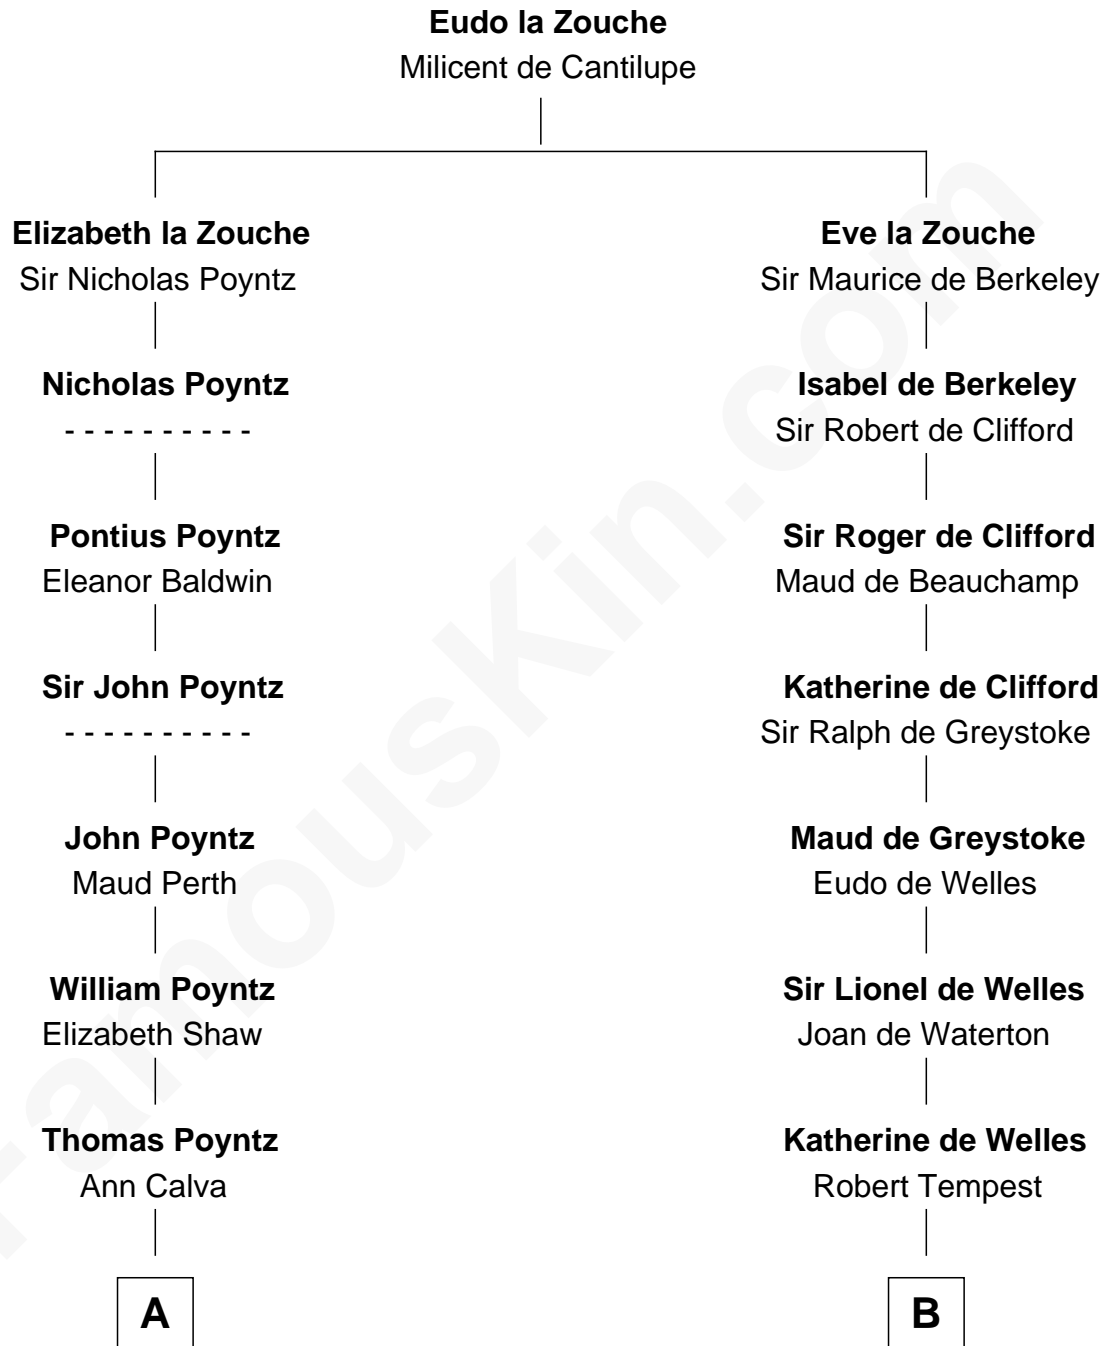

# FamousKin.com Relationship Chart of

**Truman Capote**

*Author of In Cold Blood*

17th cousin 3 times removed of

**William Floyd**

*Signer of the Declaration of Independence*

**C**

—  
**John Brewer Knox**  
Lula Margaret Dinkins

—  
**Mabel Knox**  
Archulus Persons

—  
**Archulus Persons**  
Lillie May Faulk

—  
**Truman Capote**  
*Author of In Cold Blood*

FamousKin.com