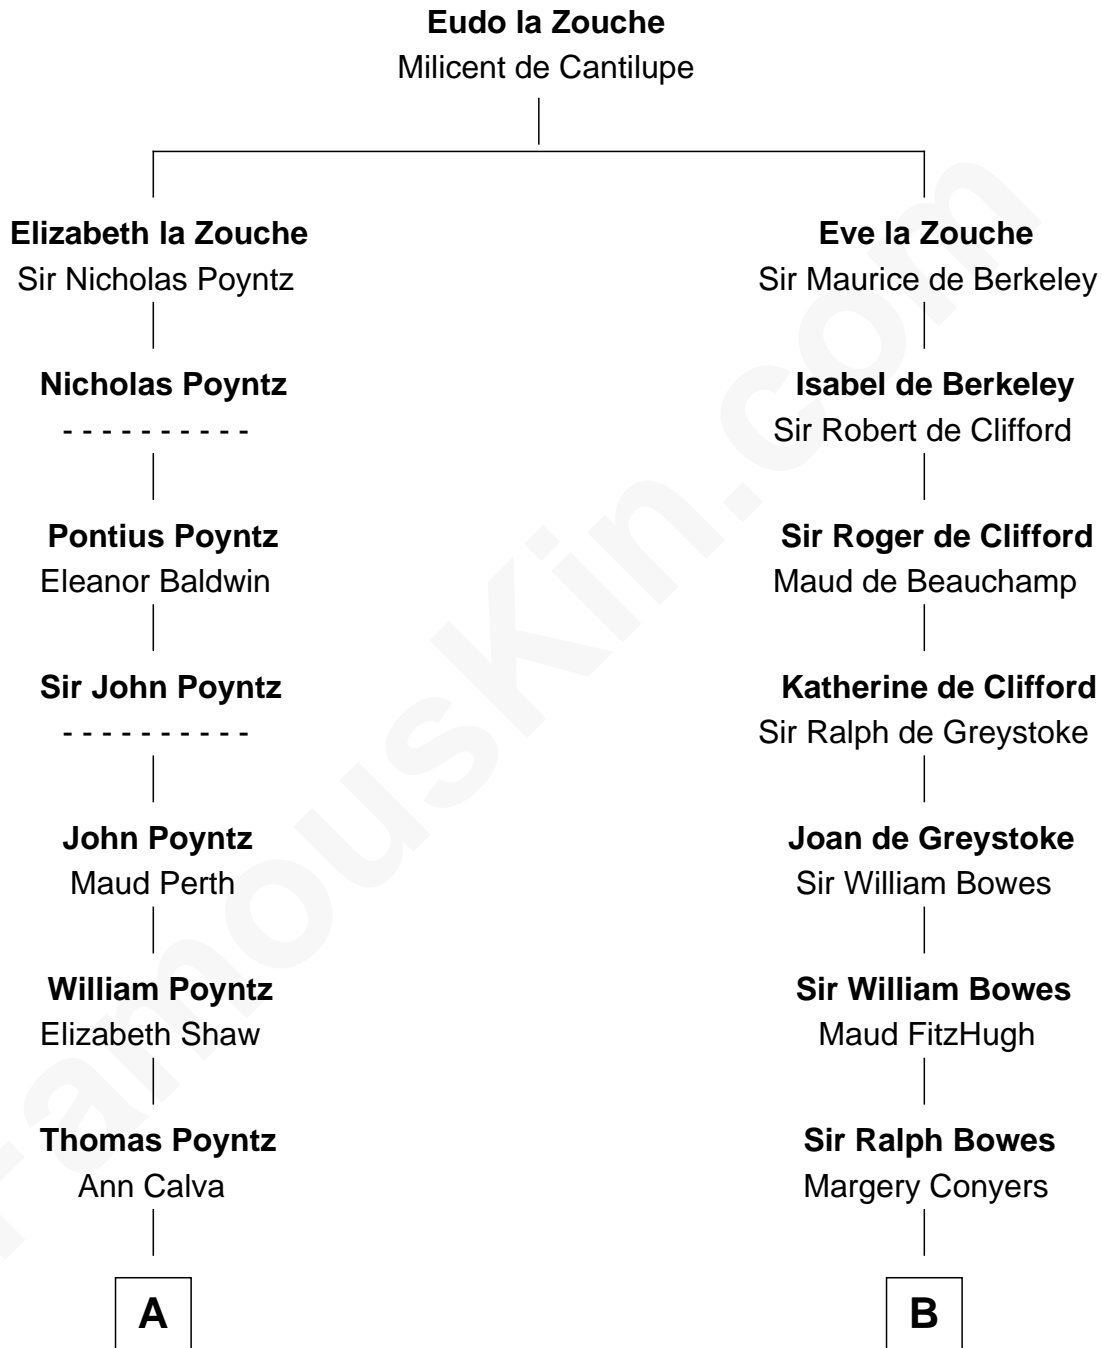

FamousKin.com

Relationship Chart of

Truman Capote

Author of In Cold Blood

20th cousin 1 time removed of

Sandra Day O'Connor

First Female U.S. Supreme Court Justice

C

John Brewer Knox
Lula Margaret Dinkins

Mabel Knox
Archulus Persons

Archulus Persons
Lillie May Faulk

Truman Capote
Author of In Cold Blood

D

Lettice Carlyle Cobb
Luke Day

Hollis Day
Eliza L. Flanders

Henry Clay Day
Alice Edith Hilton