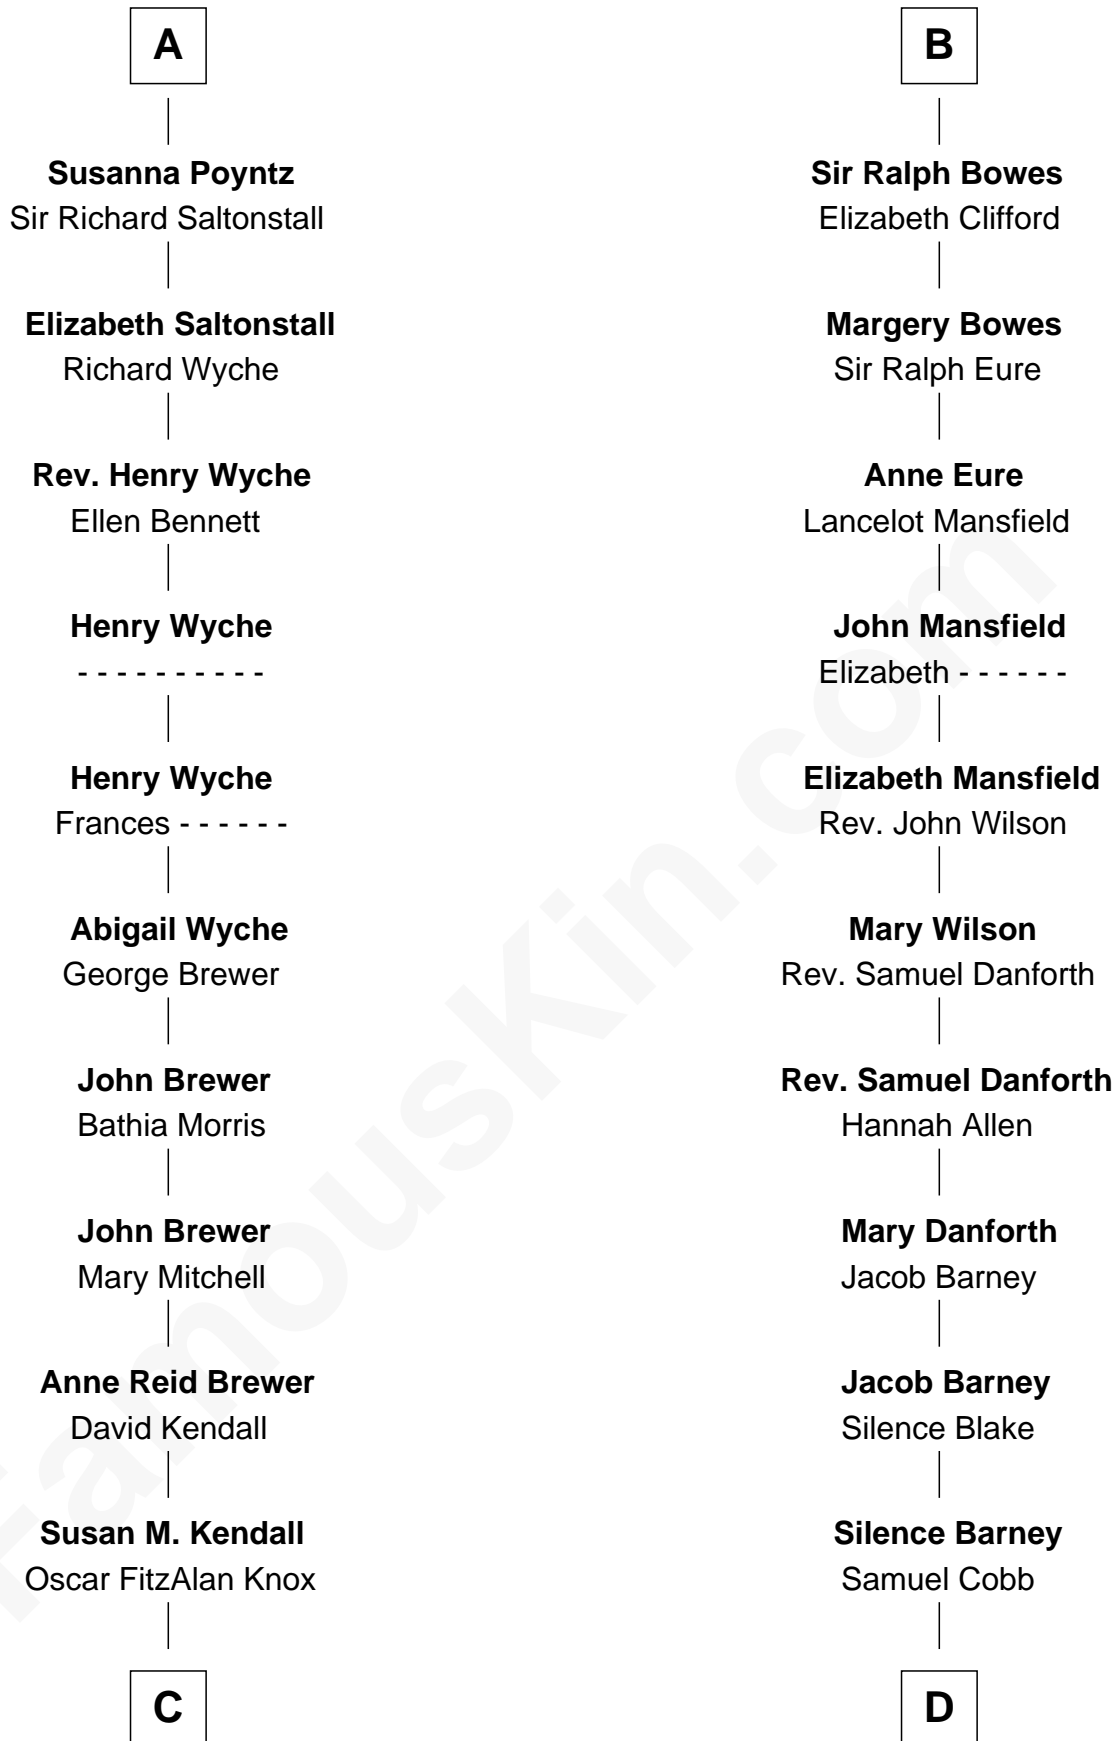

FamousKin.com

Relationship Chart of

Truman Capote

Author of In Cold Blood

20th cousin 1 time removed of

Sandra Day O'Connor

First Female U.S. Supreme Court Justice

C

John Brewer Knox
Lula Margaret Dinkins

Mabel Knox
Archulus Persons

Archulus Persons
Lillie May Faulk

Truman Capote
Author of In Cold Blood

D

Lettice Carlyle Cobb
Luke Day

Hollis Day
Eliza L. Flanders

Henry Clay Day
Alice Edith Hilton