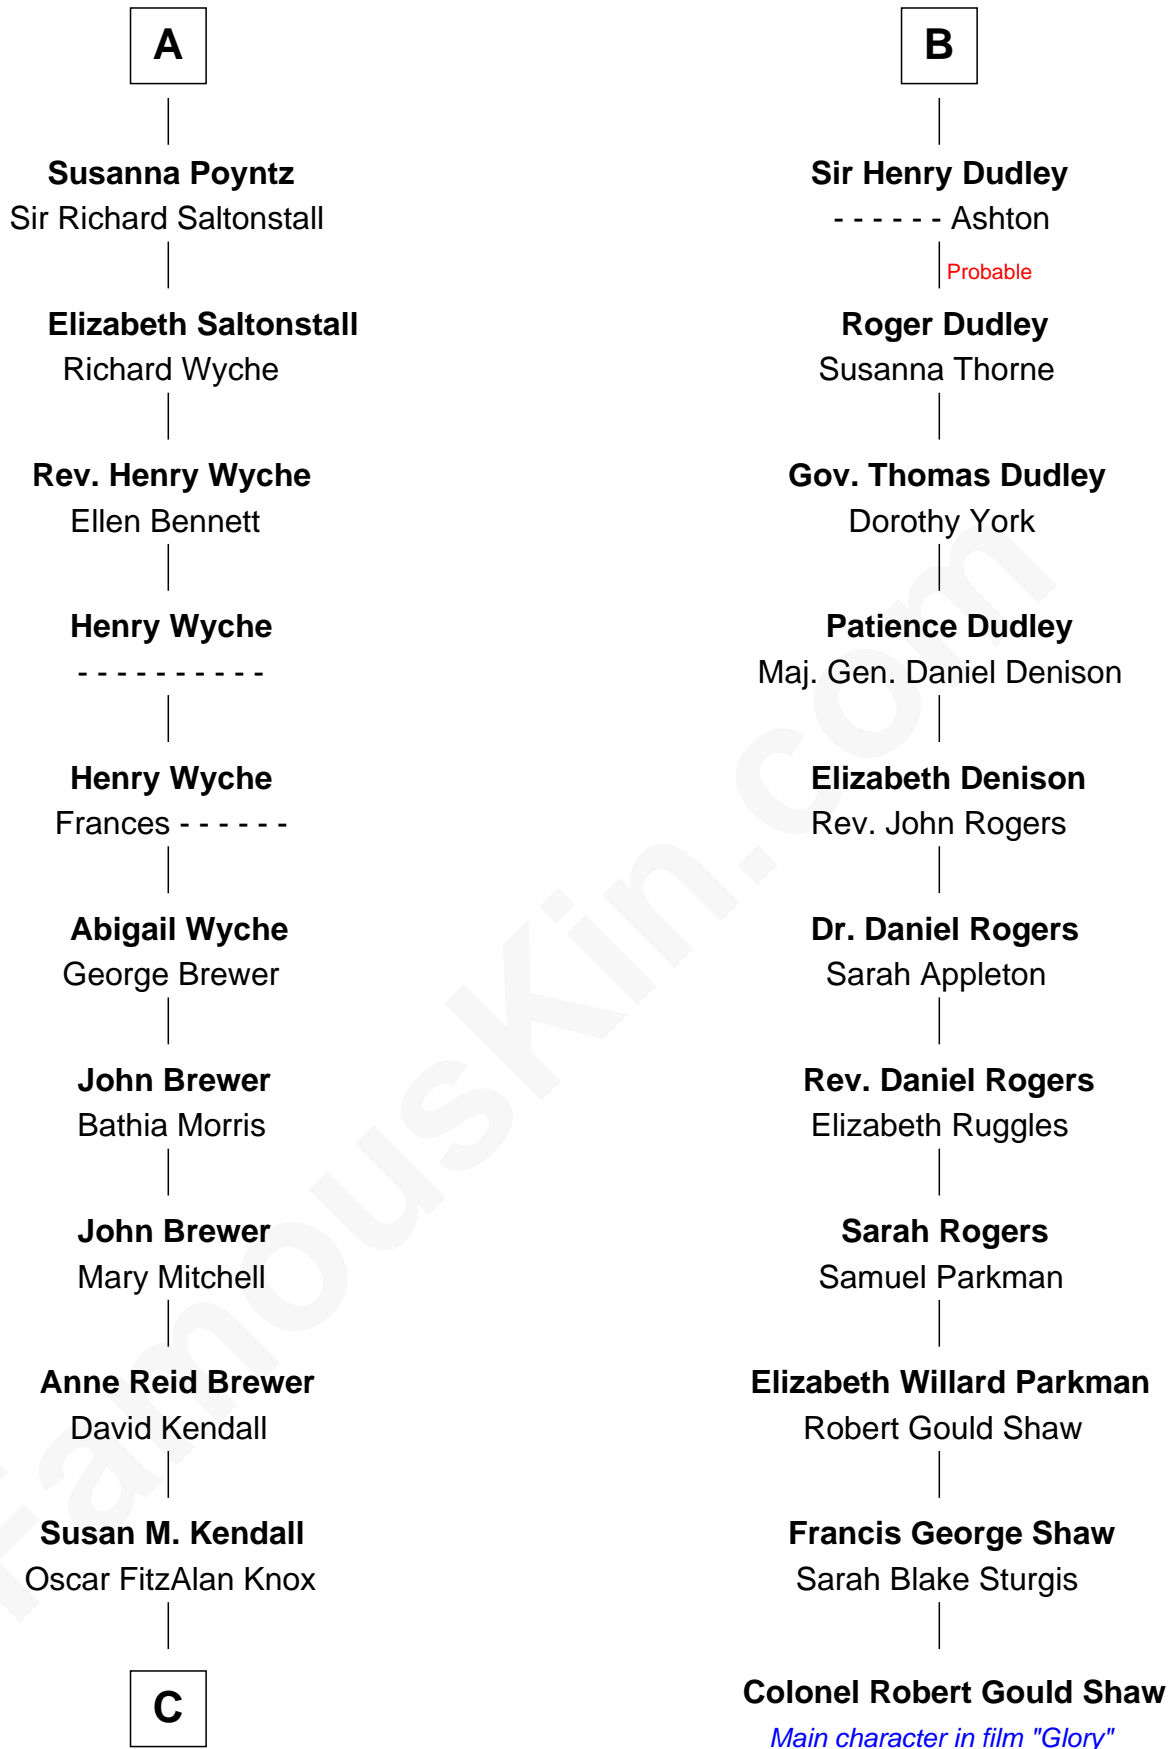

## Relationship Chart of Truman Capote

*Author of In Cold Blood*

17th cousin 3 times removed of

## Colonel Robert Gould Shaw

*U.S. Civil War leader of film "Glory" fame*

**C**

—  
**John Brewer Knox**  
Lula Margaret Dinkins

—  
**Mabel Knox**  
Archulus Persons

—  
**Archulus Persons**  
Lillie May Faulk