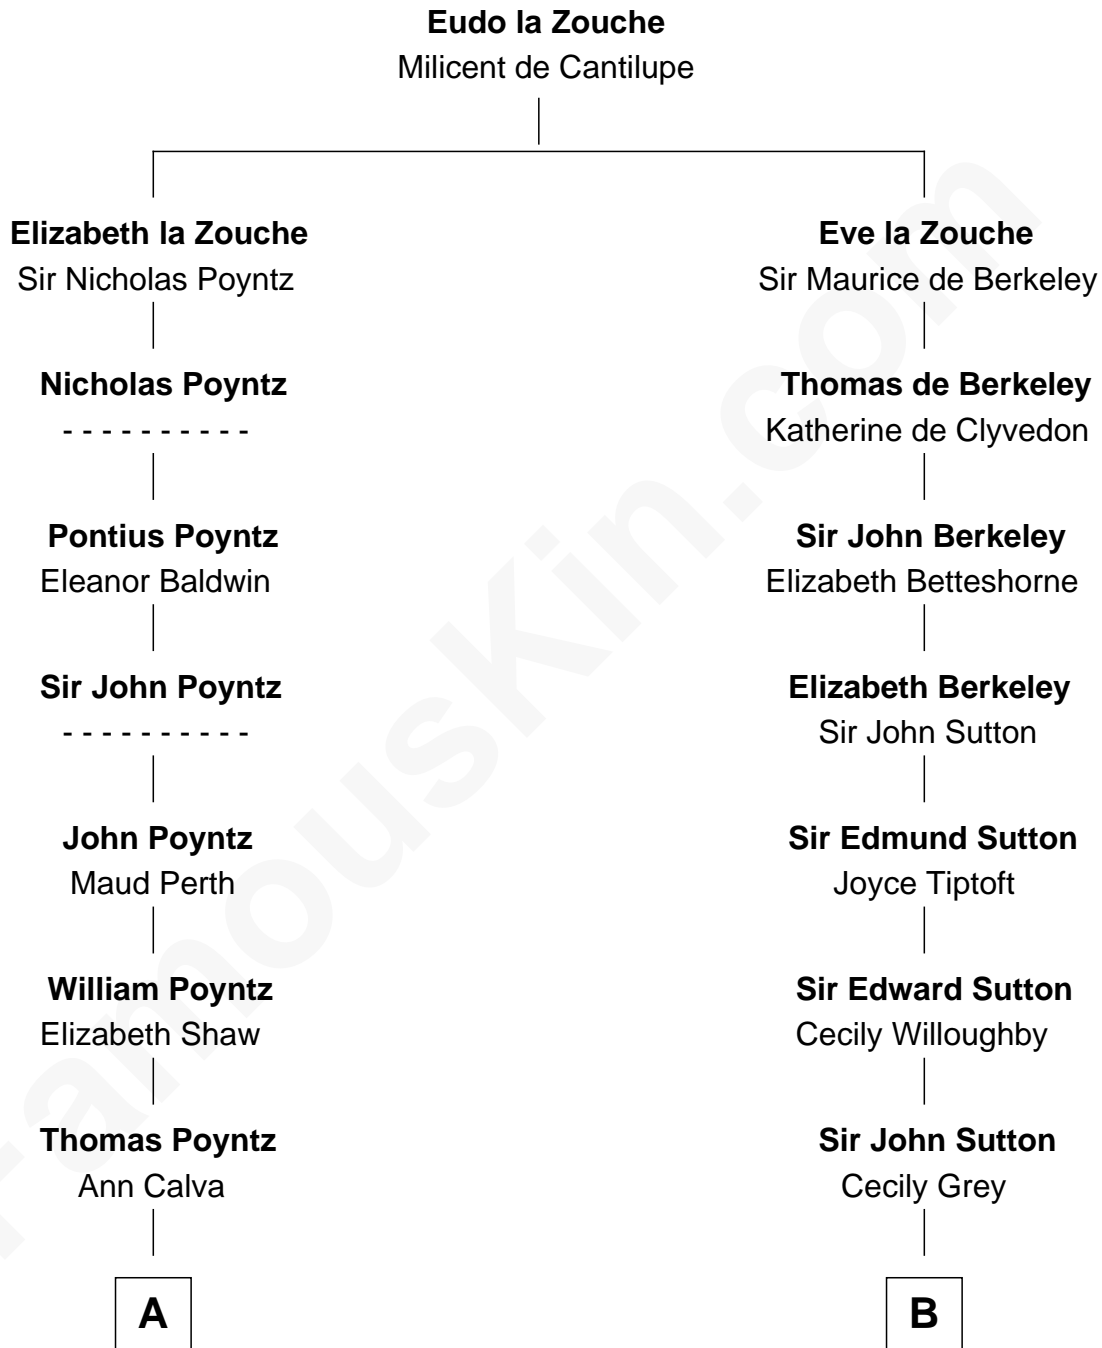

# FamousKin.com

## Relationship Chart of Truman Capote

*Author of In Cold Blood*

17th cousin 3 times removed of

## Colonel Robert Gould Shaw

*U.S. Civil War leader of film "Glory" fame*

**C**

—  
**John Brewer Knox**  
Lula Margaret Dinkins

—  
**Mabel Knox**  
Archulus Persons

—  
**Archulus Persons**  
Lillie May Faulk