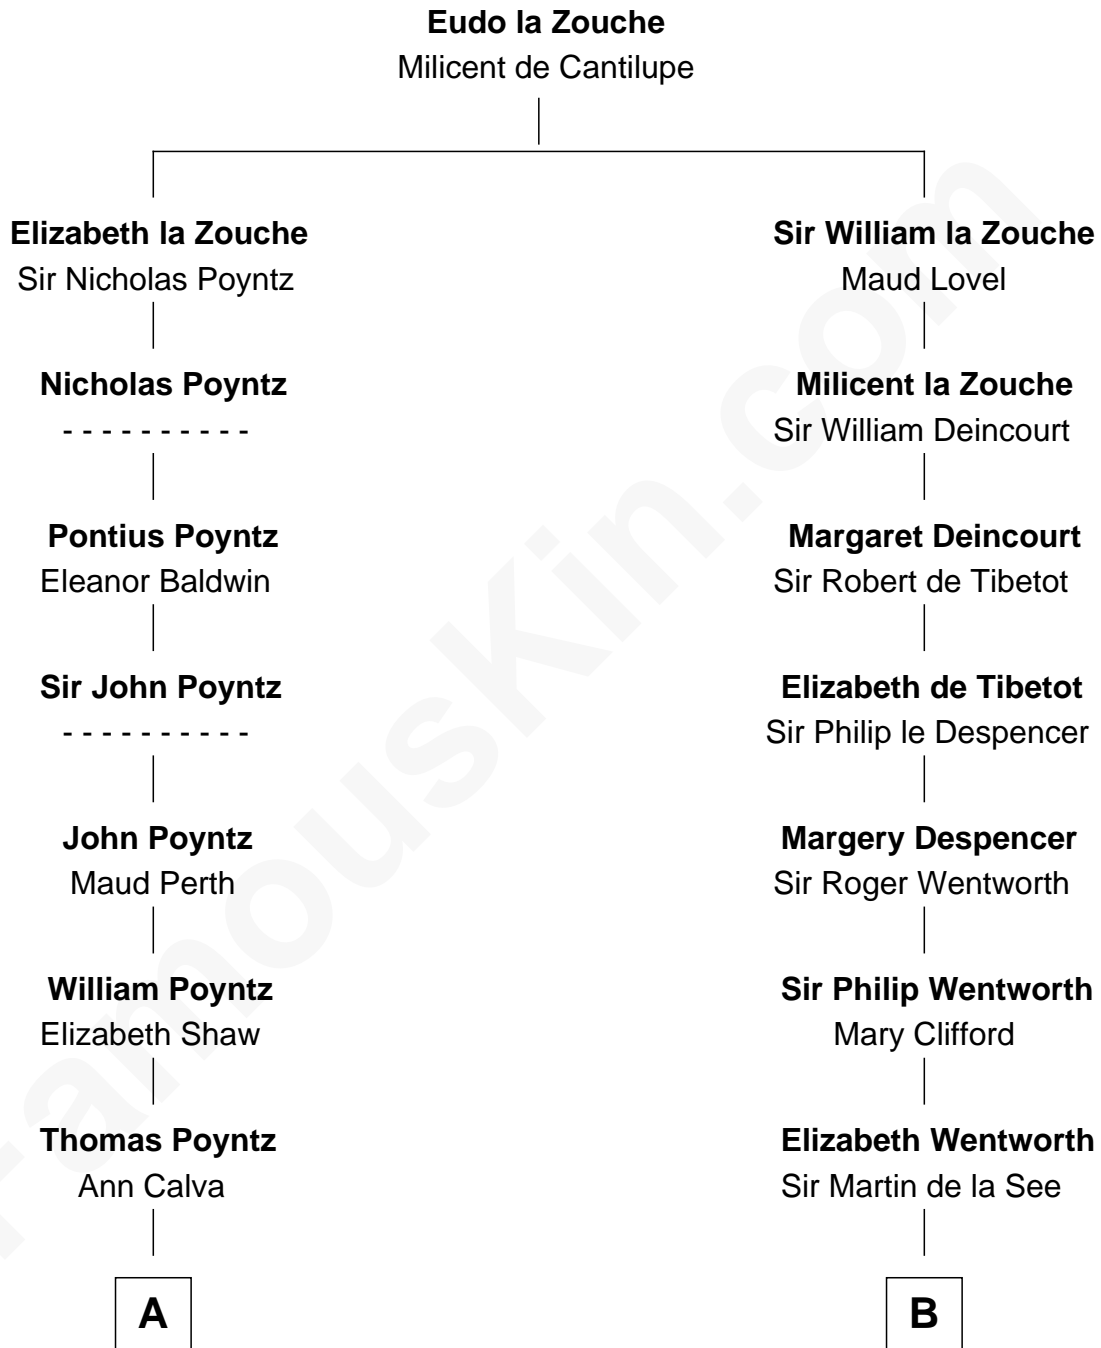

FamousKin.com Relationship Chart of

Truman Capote

Author of In Cold Blood

20th cousin 1 time removed of

Roy Rogers

Cowboy movie actor and singer

C

John Brewer Knox
Lula Margaret Dinkins

Mabel Knox
Archulus Persons

Archulus Persons
Lillie May Faulk

Truman Capote
Author of In Cold Blood

D

Moses Kibbe
Sarah Everman

Jacintha Kibbe
William Womack

Archer Womack
Patricia Adeline Hatchett

Mattie M. Womack
Andrew E. Slye