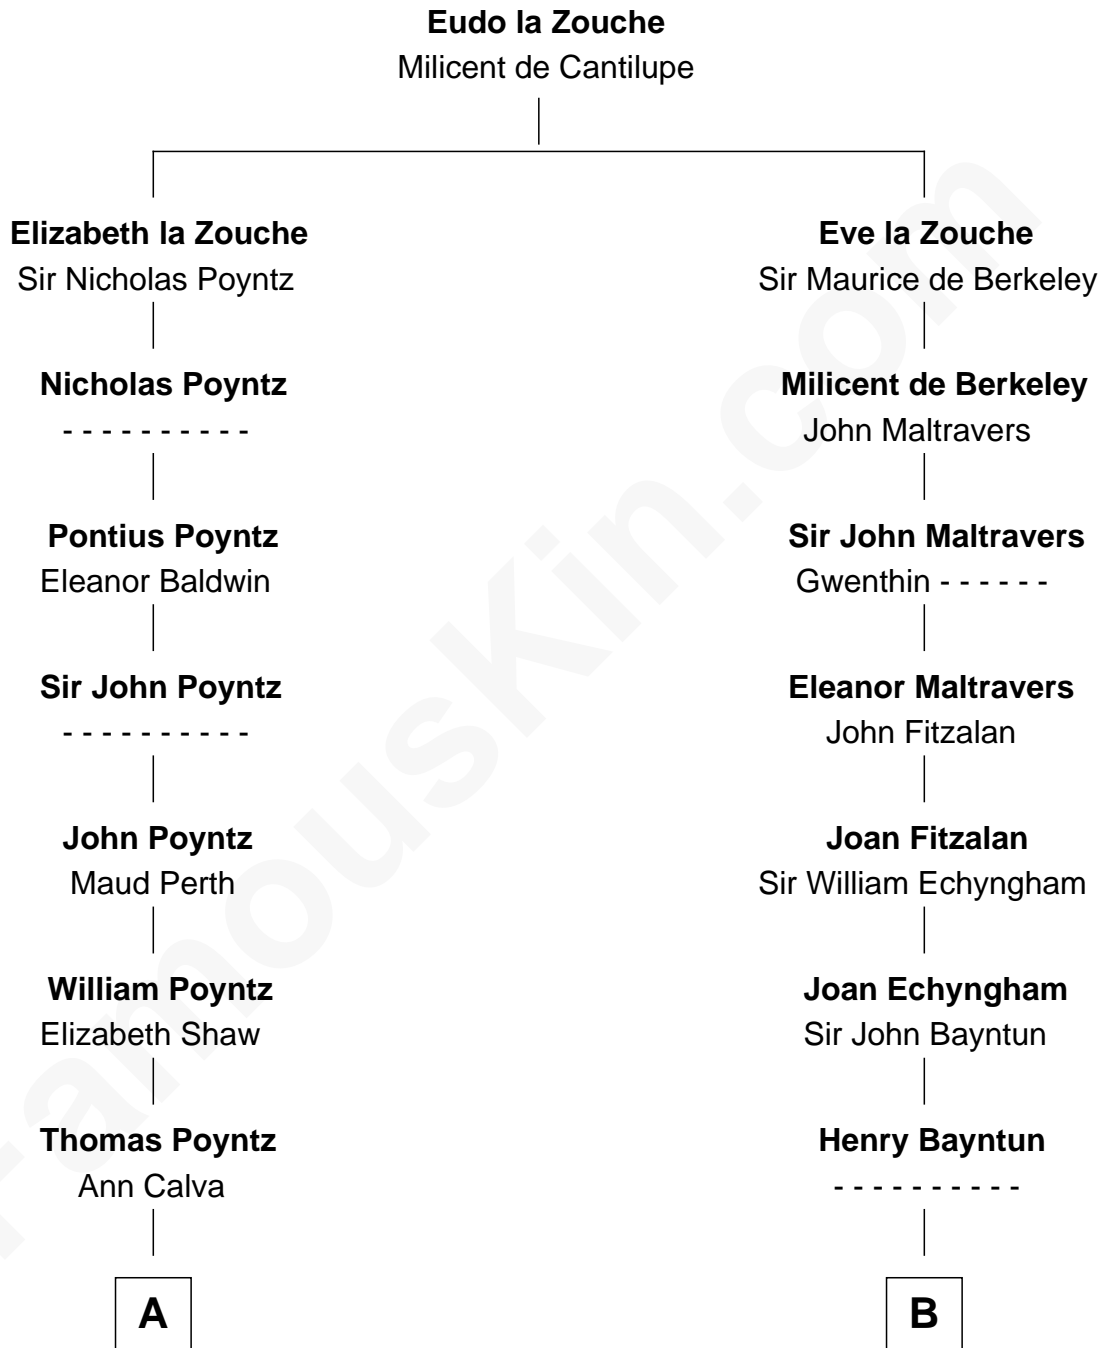

FamousKin.com

Relationship Chart of Truman Capote

Author of In Cold Blood

20th cousin 1 time removed of

Barbara (Pierce) Bush

First Lady of President George H.W. Bush

C

John Brewer Knox
Lula Margaret Dinkins

Mabel Knox
Archulus Persons

Archulus Persons
Lillie May Faulk

Truman Capote
Author of In Cold Blood

D

Gen. James Pierce
Chloe Holbrook

Jonas James Pierce
Kate Pritzel

Scott Pierce
Mabel Marvin

Marvin Pierce
Pauline Robinson