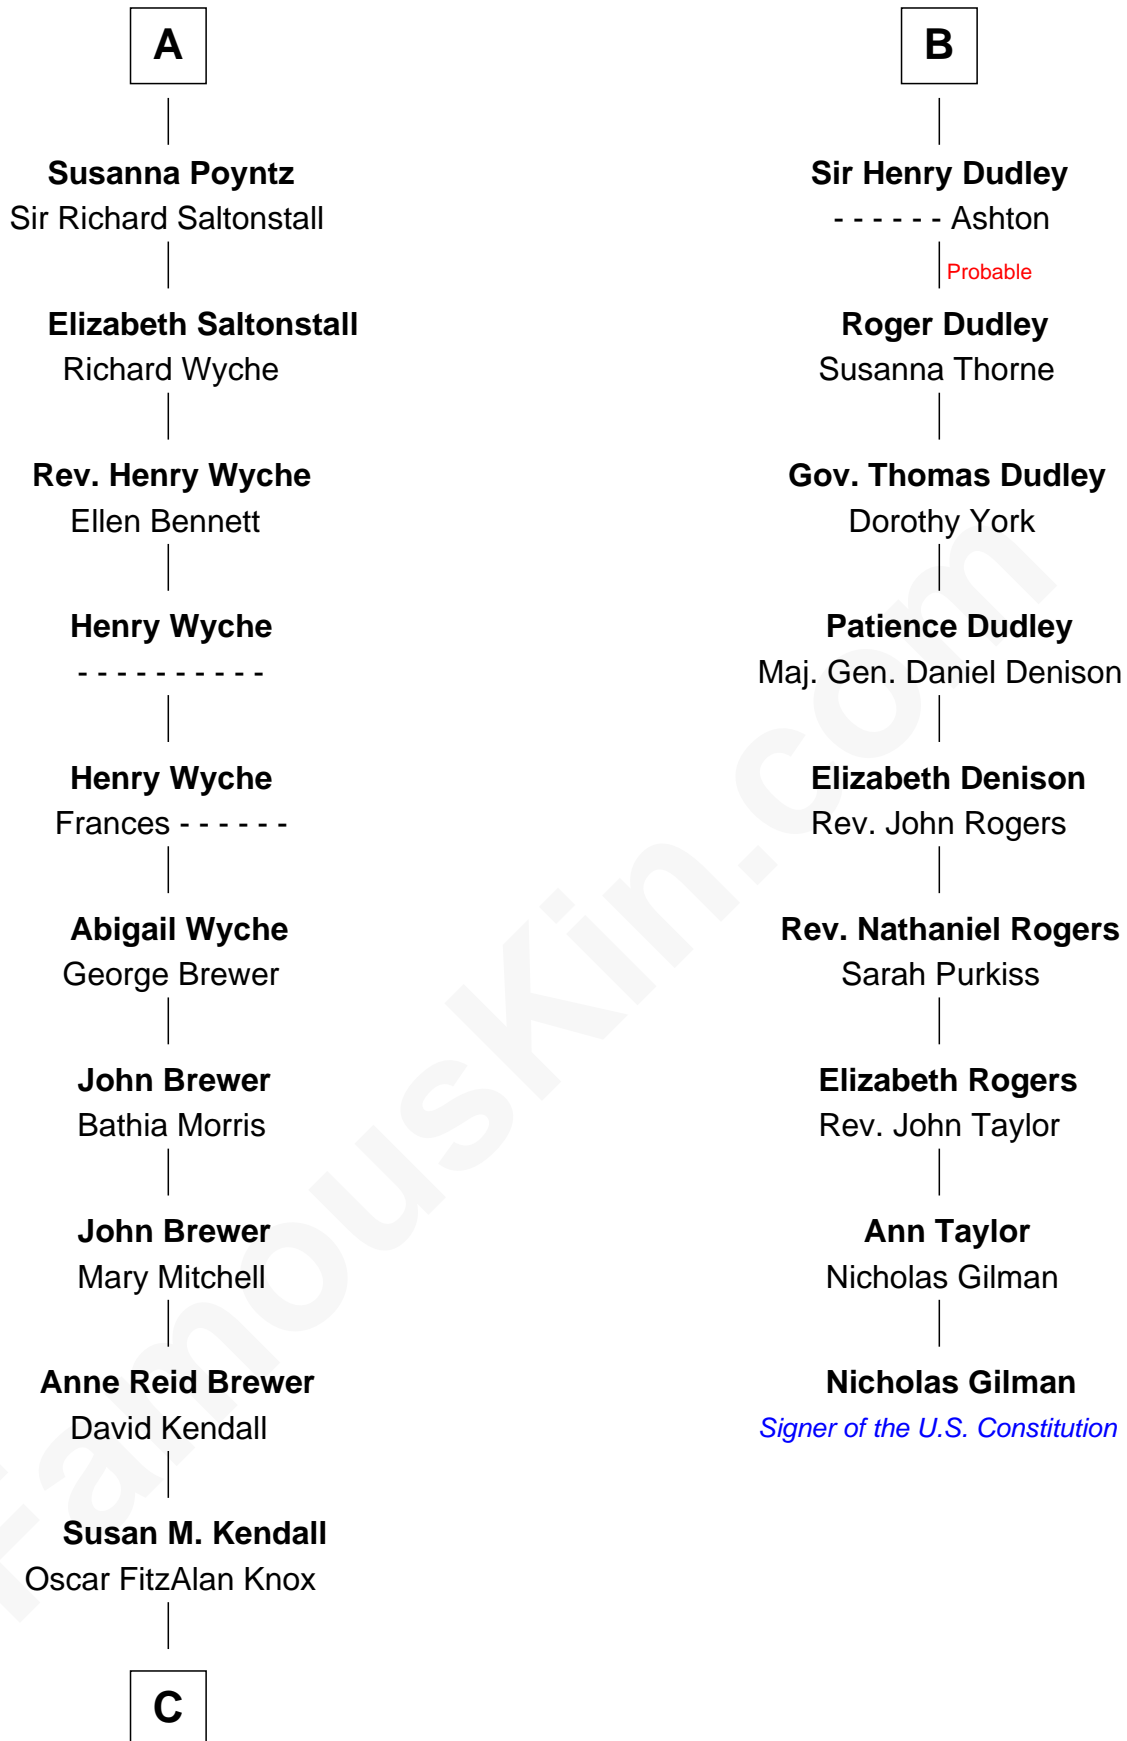

FamousKin.com Relationship Chart of

Truman Capote

Author of In Cold Blood

15th cousin 5 times removed of

Nicholas Gilman

Signer of the U.S. Constitution

C

—
John Brewer Knox
Lula Margaret Dinkins

—
Mabel Knox
Archulus Persons

—
Archulus Persons
Lillie May Faulk

—
Truman Capote
Author of In Cold Blood

FamousKin.com