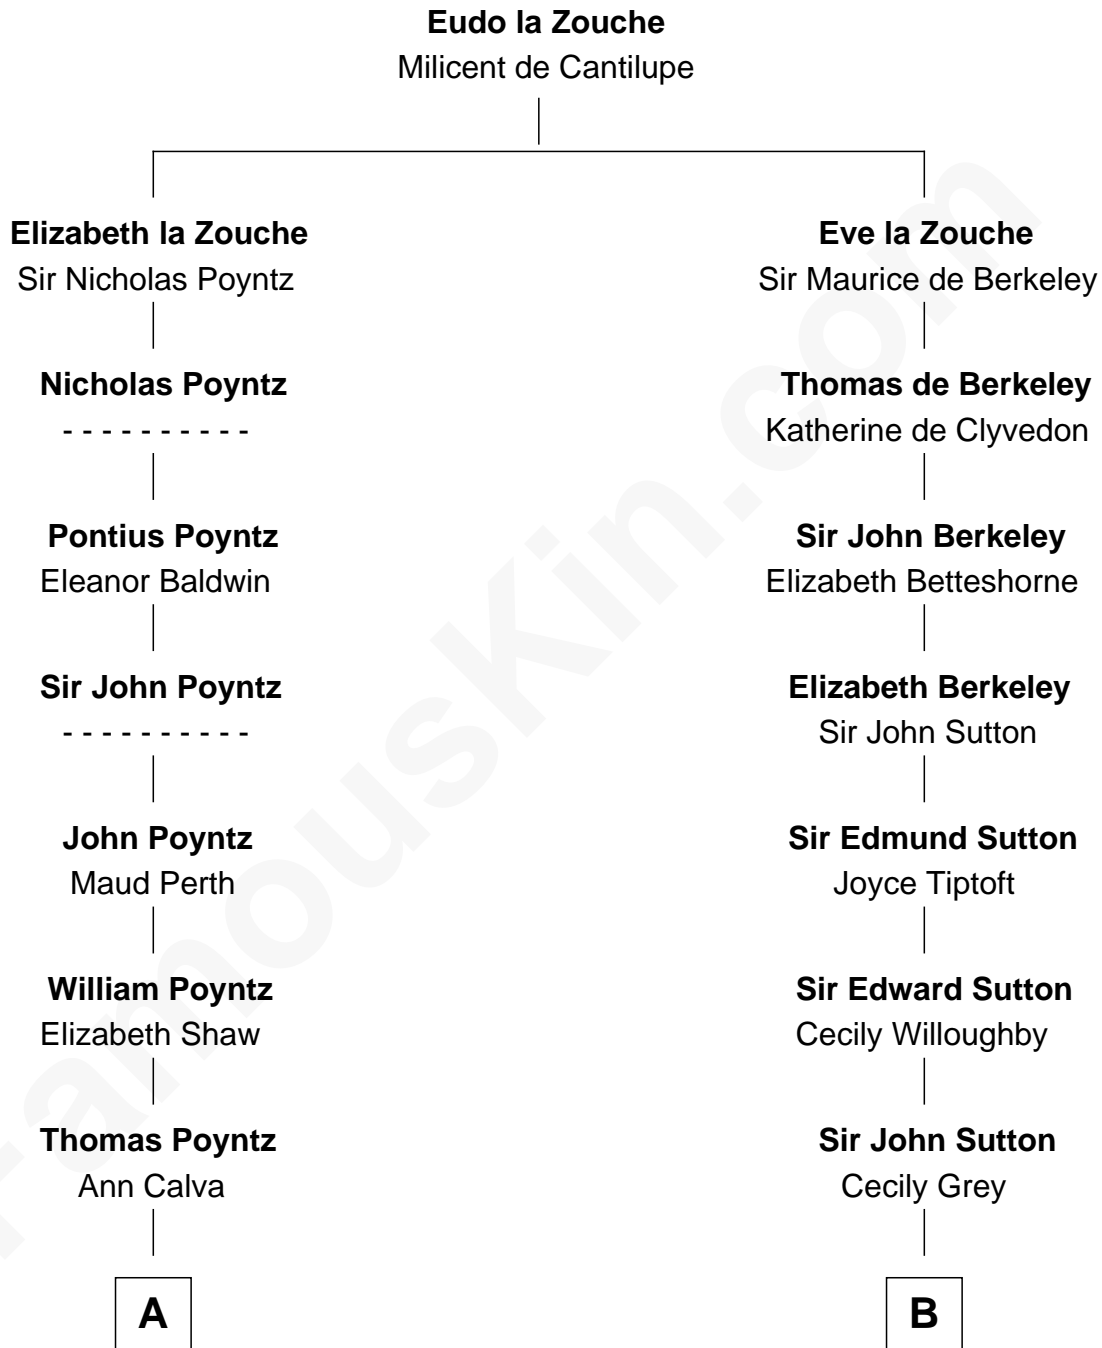

FamousKin.com Relationship Chart of

Truman Capote

Author of In Cold Blood

15th cousin 5 times removed of

Nicholas Gilman

Signer of the U.S. Constitution

C

—
John Brewer Knox
Lula Margaret Dinkins

—
Mabel Knox
Archulus Persons

—
Archulus Persons
Lillie May Faulk

—
Truman Capote
Author of In Cold Blood

FamousKin.com