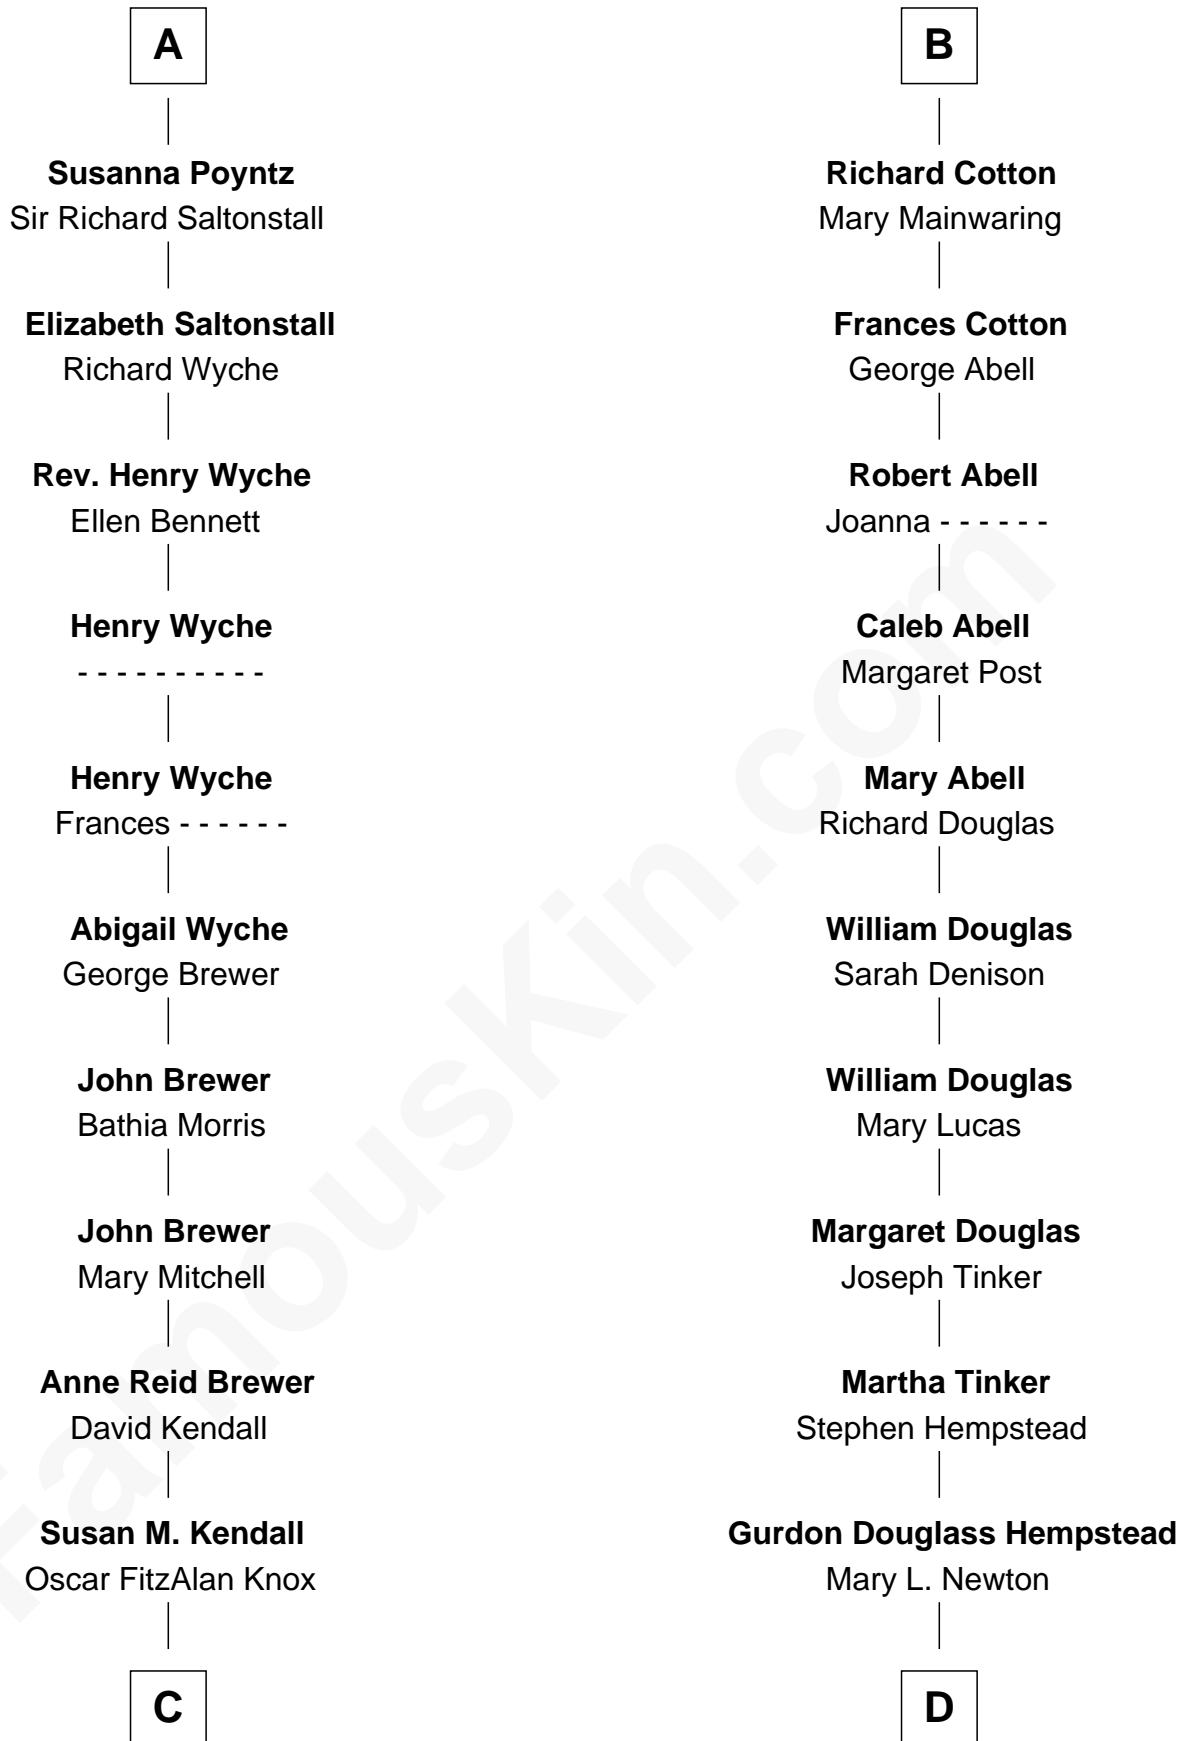

FamousKin.com Relationship Chart of

Truman Capote

Author of In Cold Blood

20th cousin 1 time removed of

Richard Gere

Movie Actor

Eudo la Zouche
Milicent de Cantilupe

Elizabeth la Zouche
Sir Nicholas Poyntz

Thomas de Berkeley
Katherine de Clyvedon

Sir John Berkeley
Elizabeth Betteshorne

Elizabeth Berkeley
Sir John Sutton

Jane Sutton
Thomas Mainwaring

Cecily Mainwaring
John Cotton

Sir George Cotton
Mary Onley

B