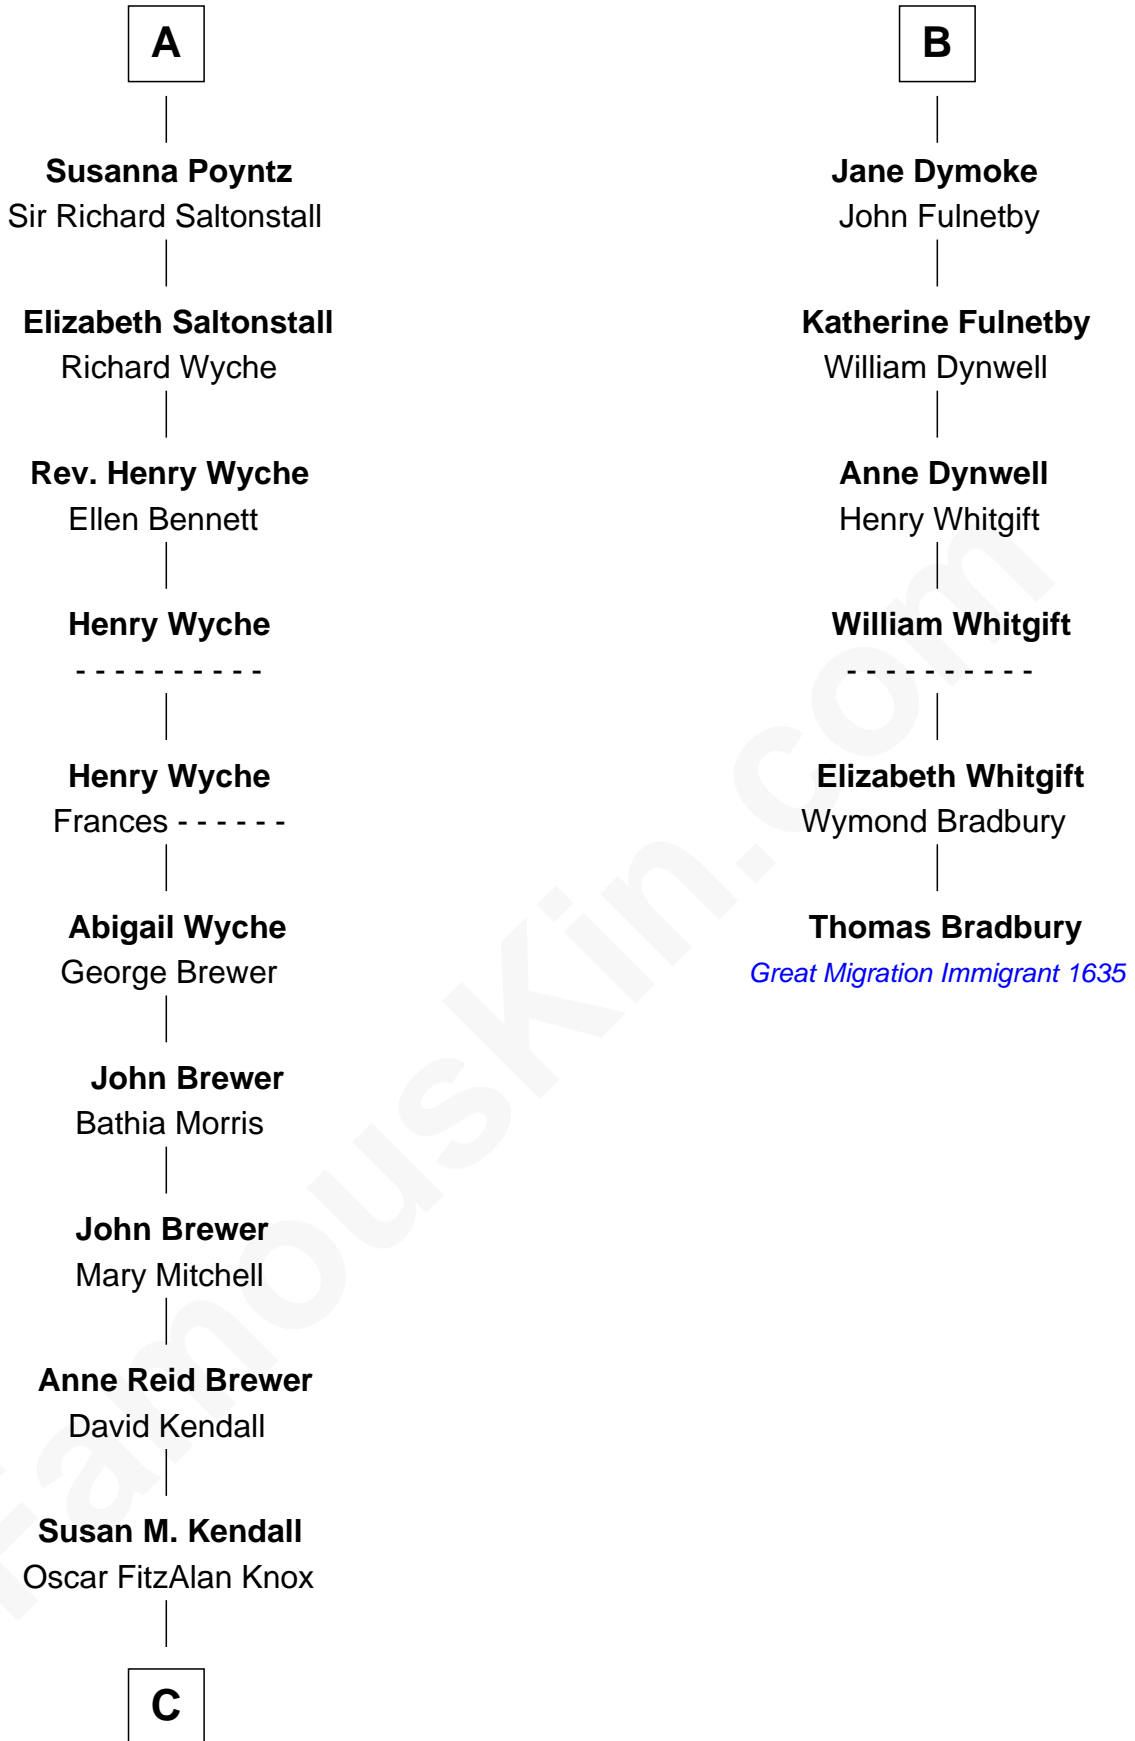

# FamousKin.com Relationship Chart of

**Truman Capote**

*Author of In Cold Blood*

12th cousin 8 times removed of

**Thomas Bradbury**

*(c1610/11 - 1694/5) Great Migration Immigrant 1635*

**C**

—  
**John Brewer Knox**  
Lula Margaret Dinkins

—  
**Mabel Knox**  
Archulus Persons

—  
**Archulus Persons**  
Lillie May Faulk

—  
**Truman Capote**  
*Author of In Cold Blood*

FamousKin.com