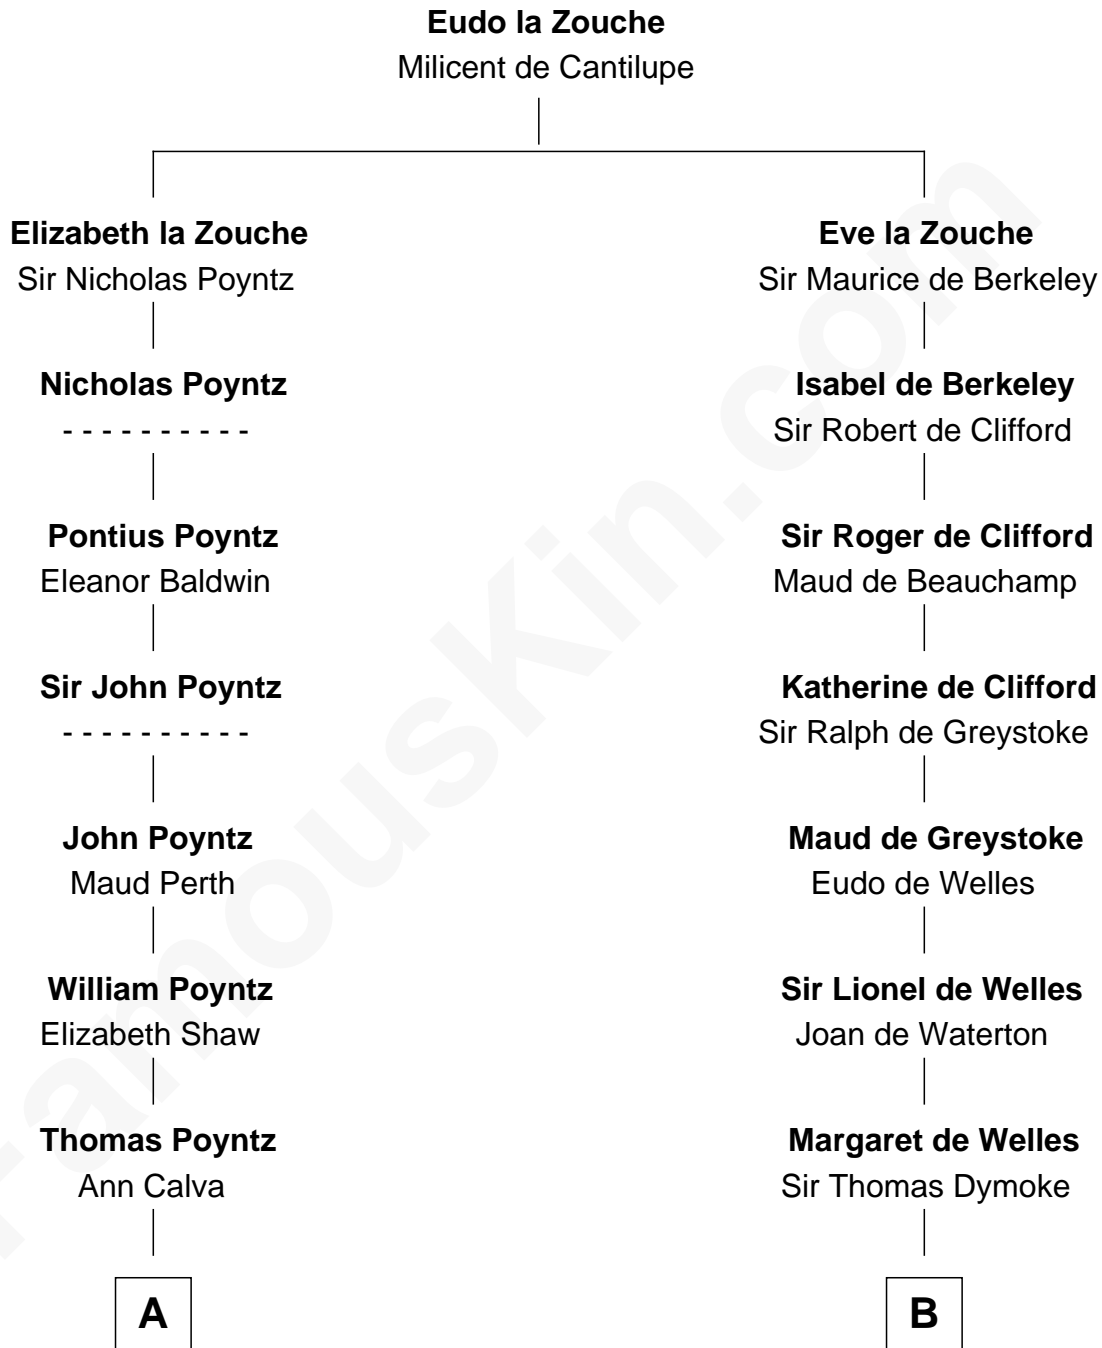

# FamousKin.com Relationship Chart of

**Truman Capote**

*Author of In Cold Blood*

12th cousin 8 times removed of

**Thomas Bradbury**

*(c1610/11 - 1694/5) Great Migration Immigrant 1635*

**C**

—  
**John Brewer Knox**  
Lula Margaret Dinkins

—  
**Mabel Knox**  
Archulus Persons

—  
**Archulus Persons**  
Lillie May Faulk

—  
**Truman Capote**  
*Author of In Cold Blood*

FamousKin.com