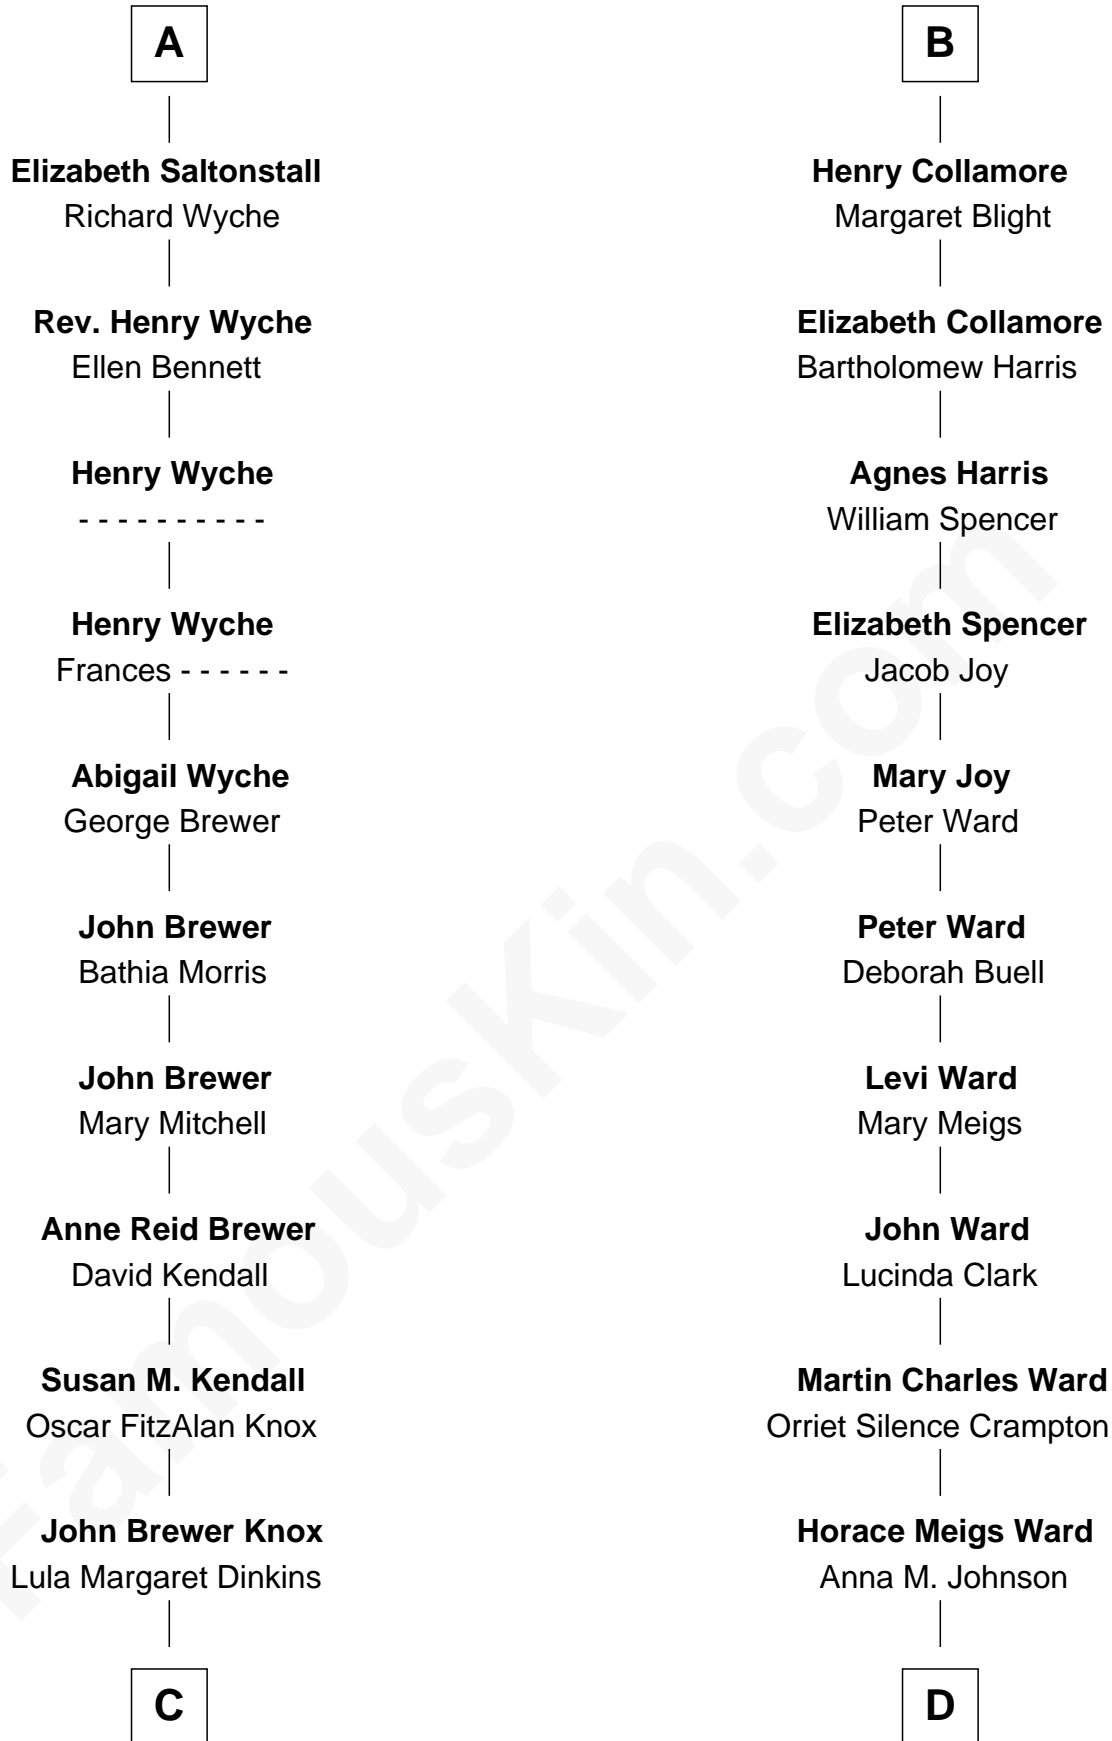

# FamousKin.com Relationship Chart of

**Truman Capote**

*Author of In Cold Blood*

19th cousin 2 times removed of

**Aaron Rodgers**

*NFL Quarterback*

Elizabeth Pollard

**William Poyntz**

Elizabeth Shaw

**William Poyntz**

**Thomas Poyntz**

Ann Calva

**Wilmot Poyntz**

Thomas Hext

**Susanna Poyntz**

Sir Richard Saltonstall

**Margery Hext**

John Collamore

**A**

**B**

**C**

**Mabel Knox**  
Archulus Persons