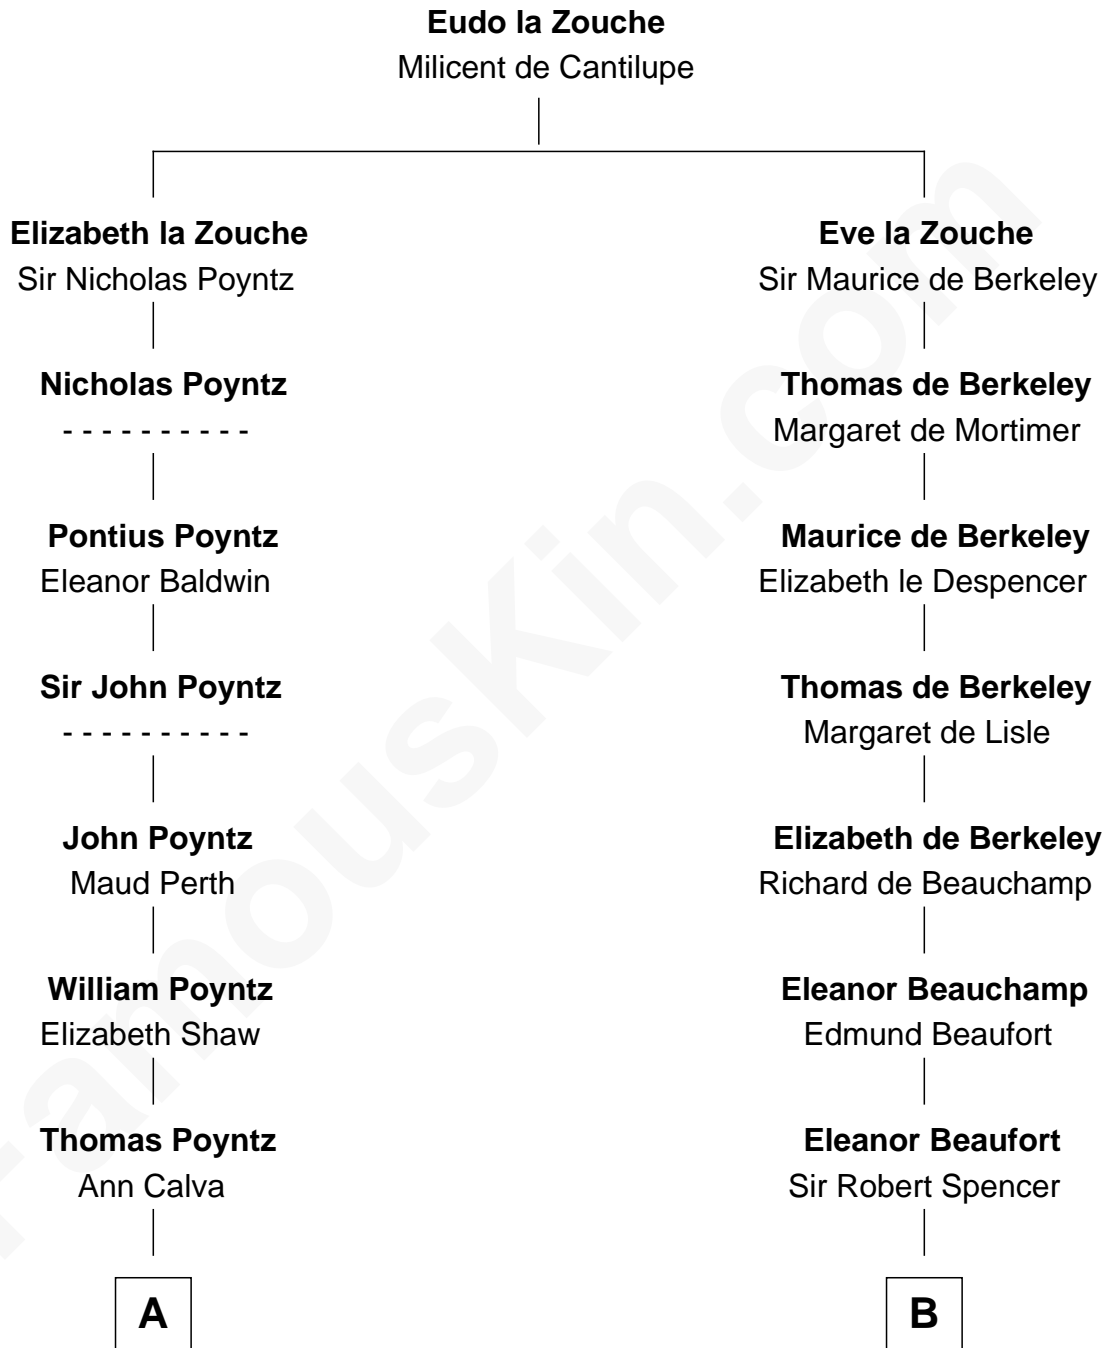

FamousKin.com Relationship Chart of

Truman Capote

Author of In Cold Blood

17th cousin 3 times removed of

William C. C. Claiborne

1st Governor of Louisiana

C

—
John Brewer Knox
Lula Margaret Dinkins

—
Mabel Knox
Archulus Persons

—
Archulus Persons
Lillie May Faulk

—
Truman Capote
Author of In Cold Blood

FamousKin.com