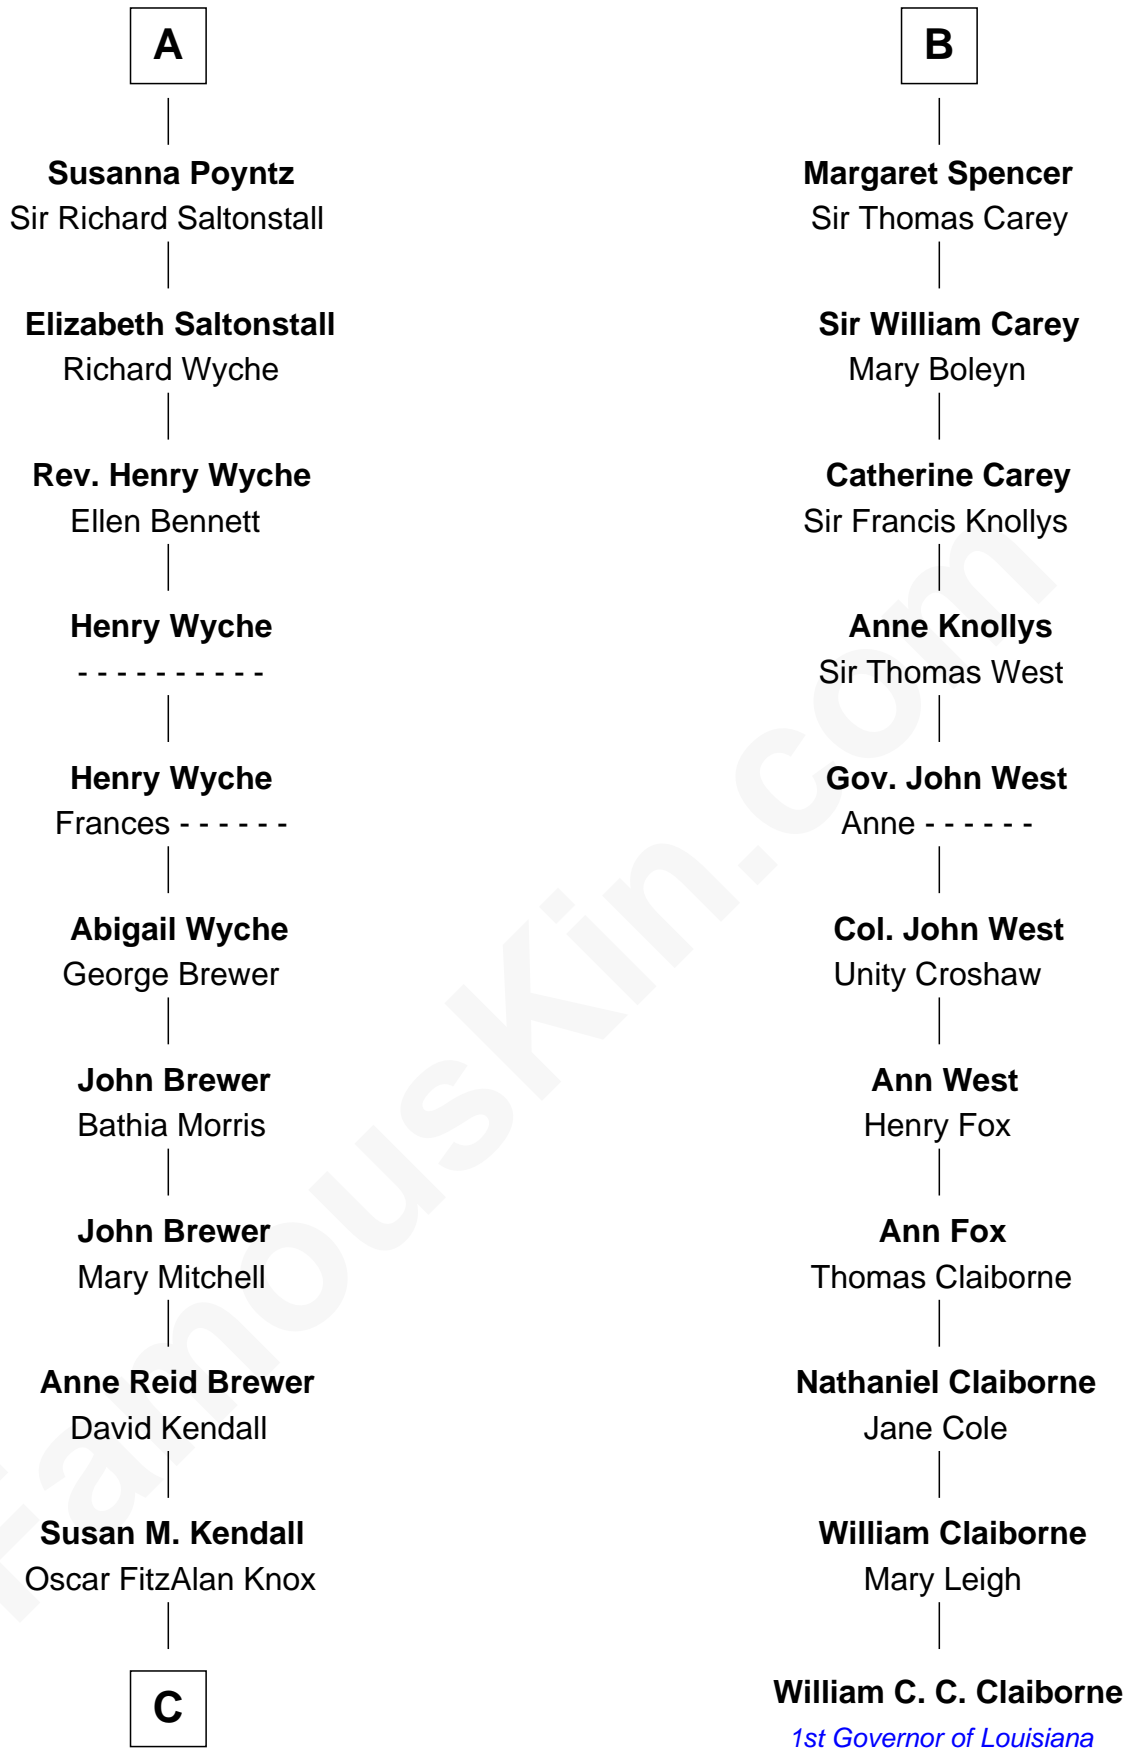

FamousKin.com Relationship Chart of

Truman Capote

Author of In Cold Blood

17th cousin 3 times removed of

William C. C. Claiborne

1st Governor of Louisiana

C

—
John Brewer Knox
Lula Margaret Dinkins

—
Mabel Knox
Archulus Persons

—
Archulus Persons
Lillie May Faulk

—
Truman Capote
Author of In Cold Blood

FamousKin.com