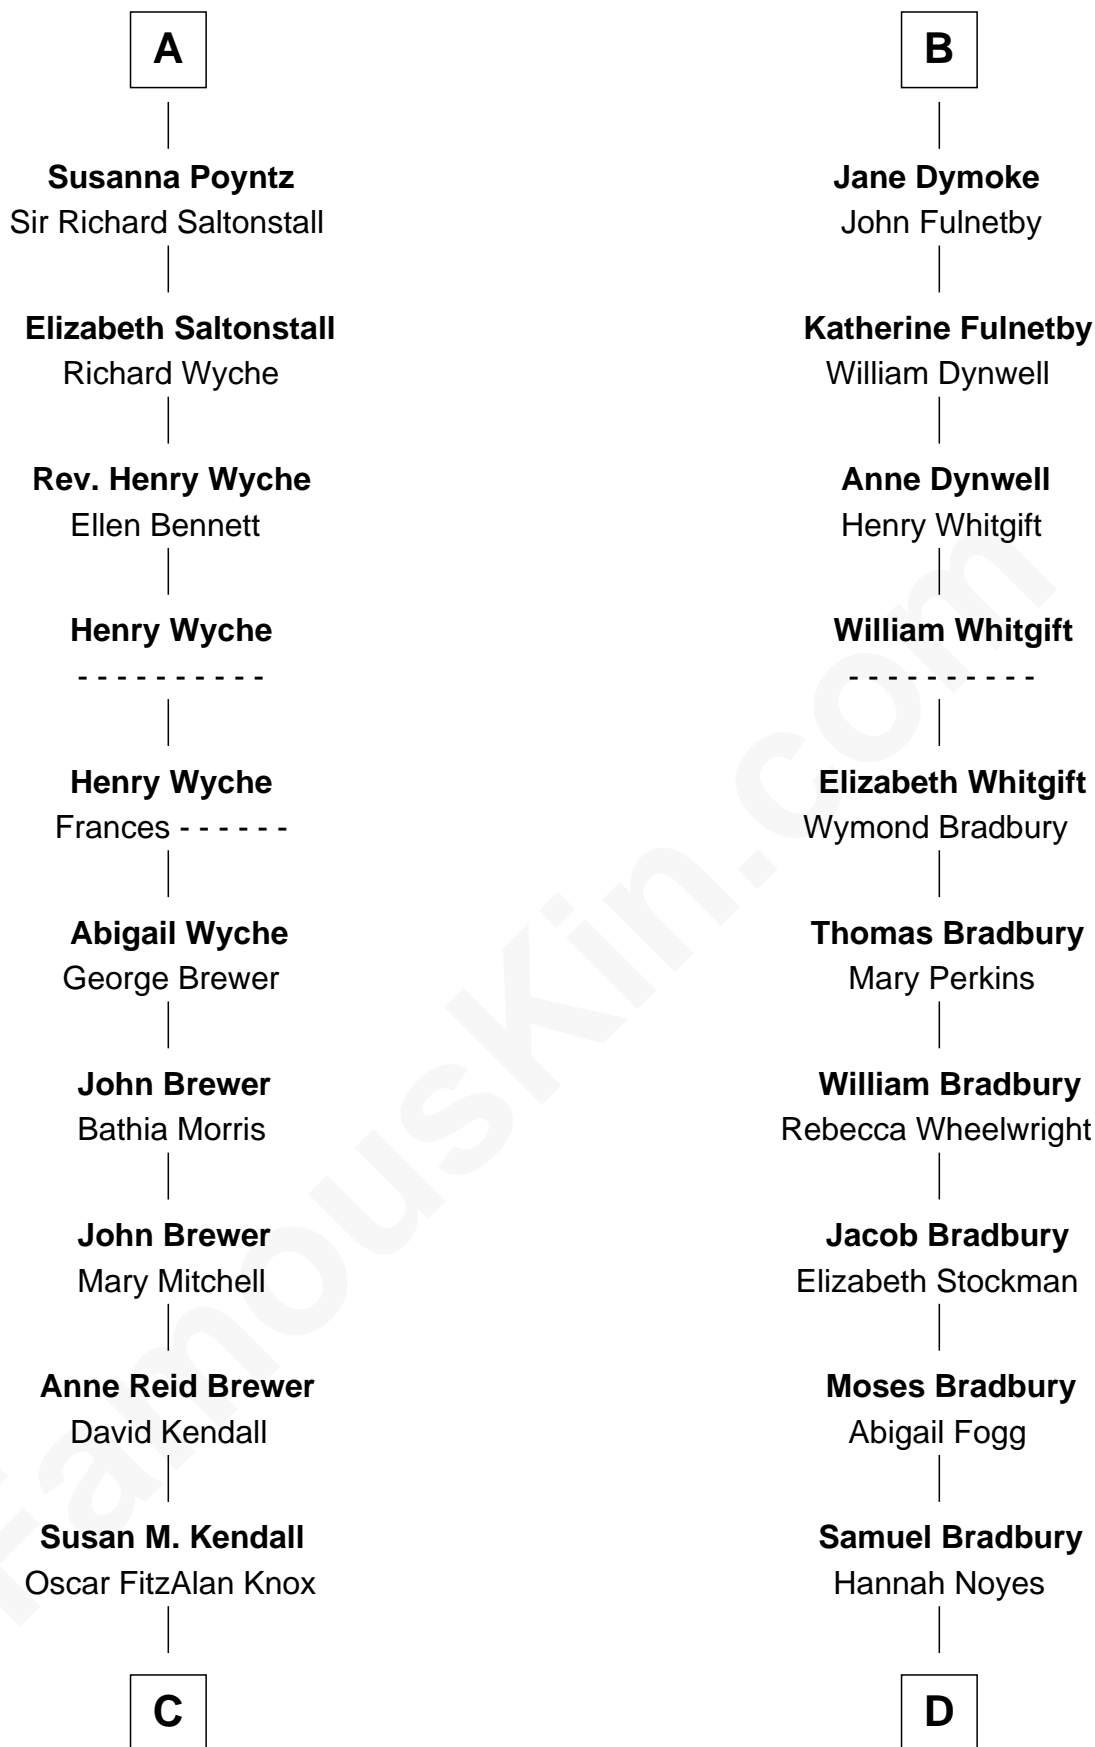

FamousKin.com Relationship Chart of

Truman Capote

Author of In Cold Blood

20th cousin 1 time removed of

Ray Bradbury

Author of The Martian Chronicles

C

John Brewer Knox
Lula Margaret Dinkins

Mabel Knox
Archulus Persons

Archulus Persons
Lillie May Faulk

Truman Capote
Author of [In Cold Blood](#)

D

Samuel Bradbury
Frances Mary Rohead

Samuel Irving Bradbury
Mary Adell Spaulding

Samuel Hinkston Bradbury
Minnie Alice Davis

Leonard Spaulding Bradbury
Esther Marie Moberg

Ray Bradbury
Author of [The Martian Chronicles](#)