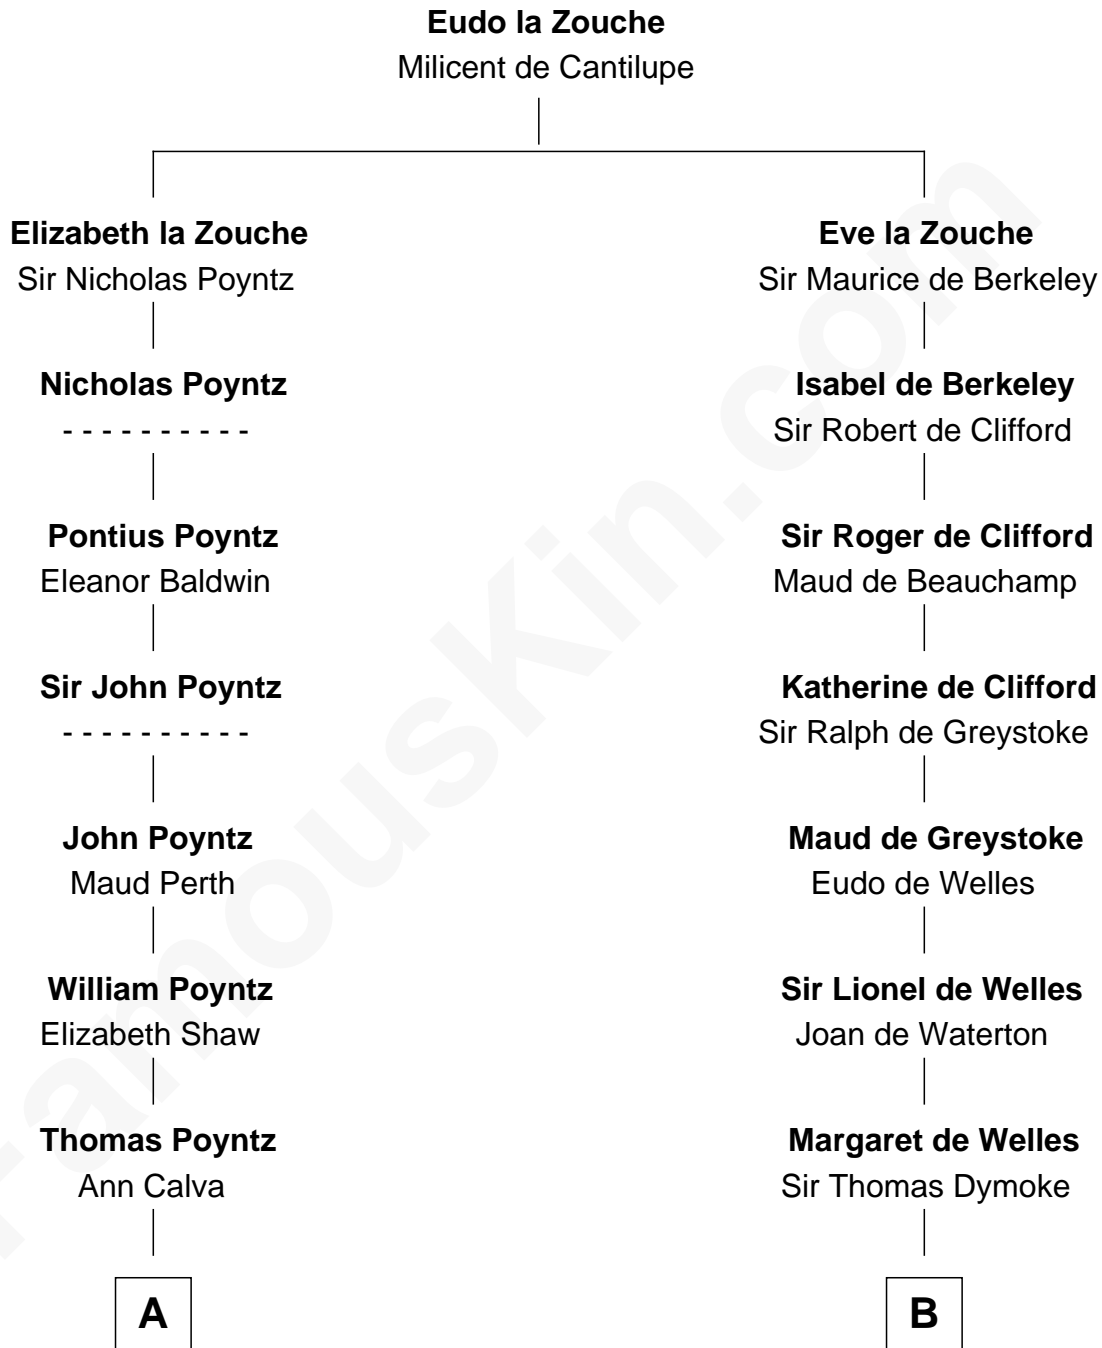

FamousKin.com Relationship Chart of

Truman Capote

Author of In Cold Blood

20th cousin 1 time removed of

Ray Bradbury

Author of The Martian Chronicles

C

John Brewer Knox
Lula Margaret Dinkins

Mabel Knox
Archulus Persons

Archulus Persons
Lillie May Faulk

Truman Capote
Author of [In Cold Blood](#)

D

Samuel Bradbury
Frances Mary Rohead

Samuel Irving Bradbury
Mary Adell Spaulding

Samuel Hinkston Bradbury
Minnie Alice Davis