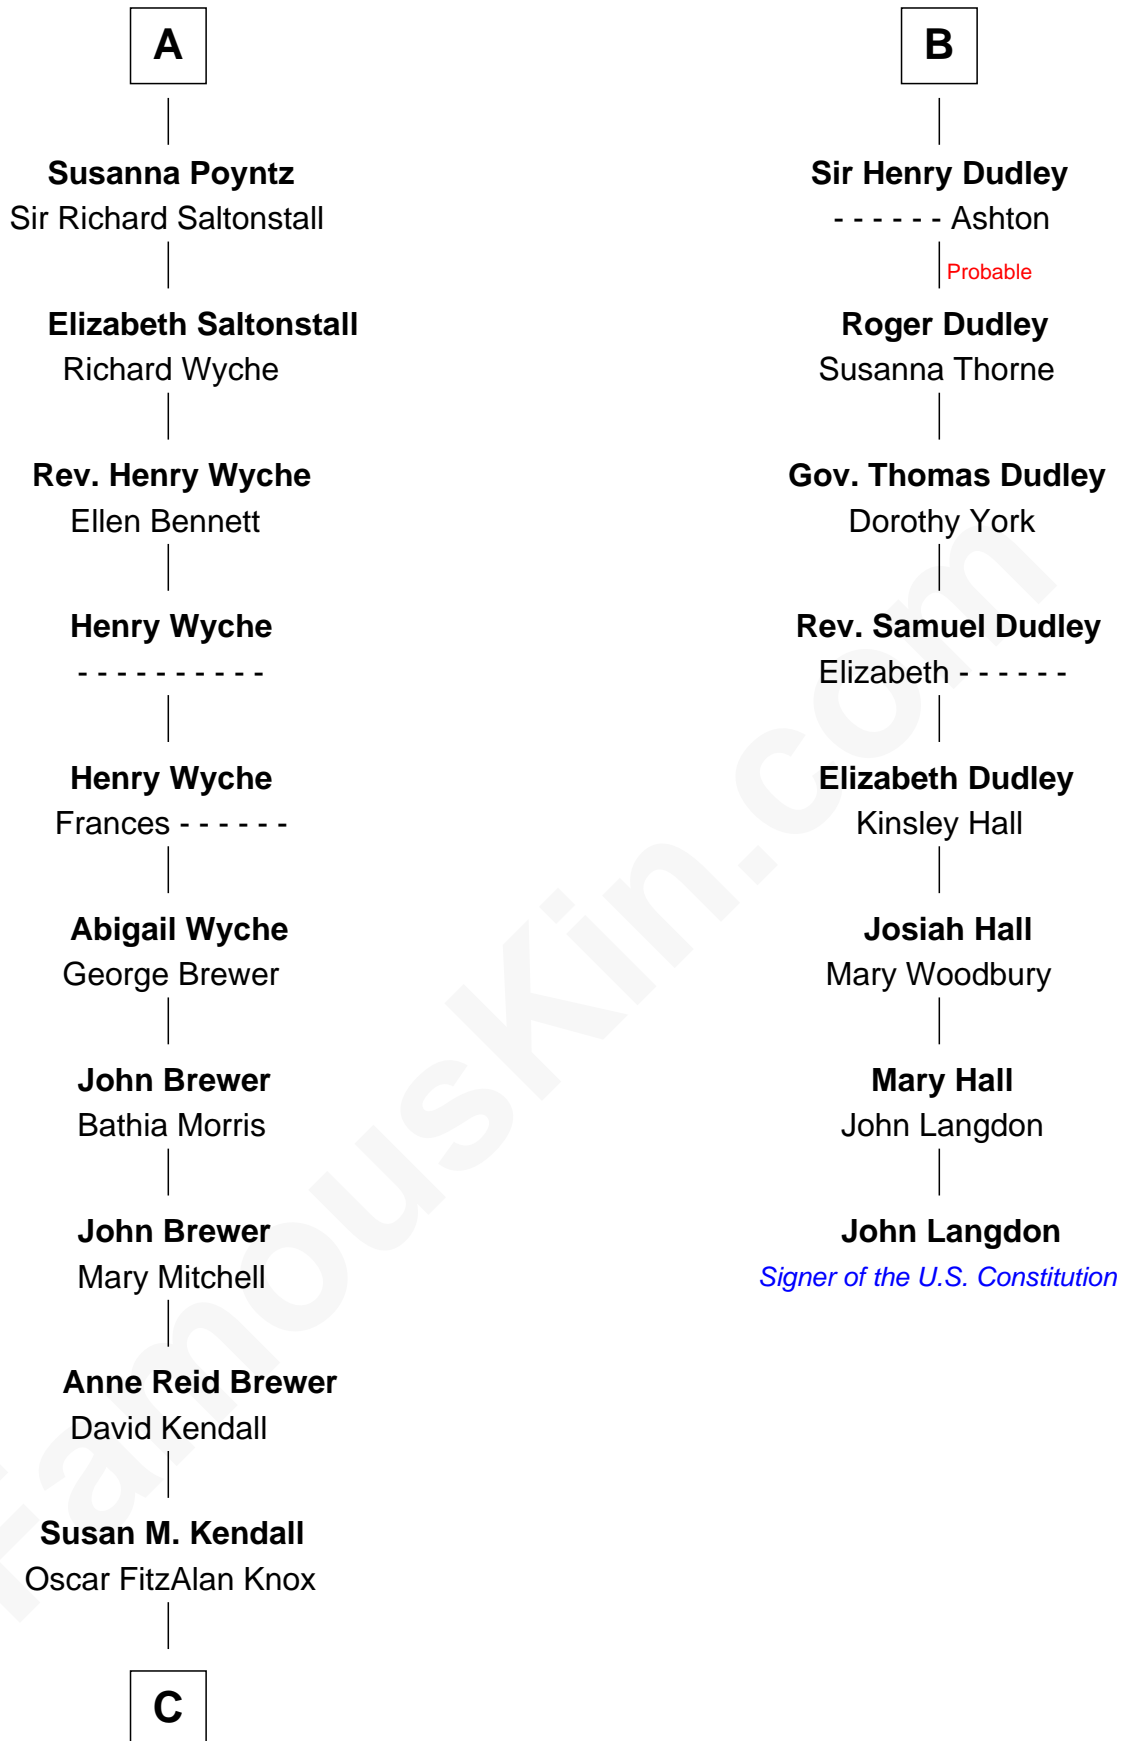

# FamousKin.com Relationship Chart of

**Truman Capote**

*Author of In Cold Blood*

14th cousin 6 times removed of

**John Langdon**

*Signer of the U.S. Constitution*

**C**

—  
**John Brewer Knox**  
Lula Margaret Dinkins

—  
**Mabel Knox**  
Archulus Persons

—  
**Archulus Persons**  
Lillie May Faulk

—  
**Truman Capote**  
*Author of In Cold Blood*

FamousKin.com