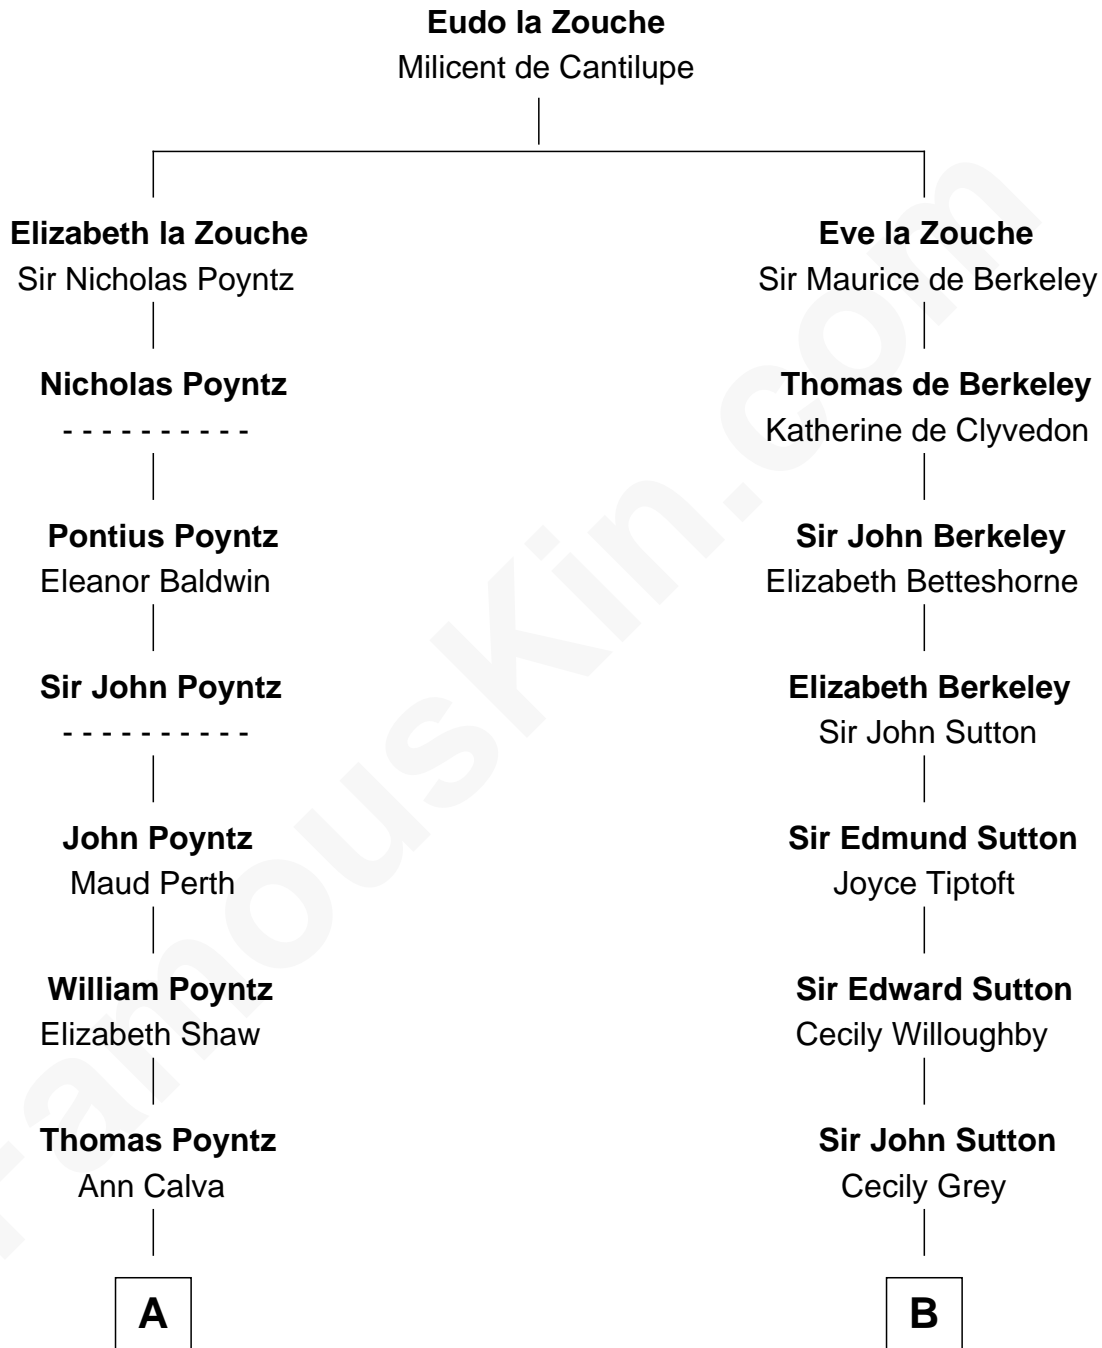

# FamousKin.com Relationship Chart of

**Truman Capote**

*Author of In Cold Blood*

14th cousin 6 times removed of

**John Langdon**

*Signer of the U.S. Constitution*

**C**

—  
**John Brewer Knox**  
Lula Margaret Dinkins

—  
**Mabel Knox**  
Archulus Persons

—  
**Archulus Persons**  
Lillie May Faulk

—  
**Truman Capote**  
*Author of In Cold Blood*

FamousKin.com