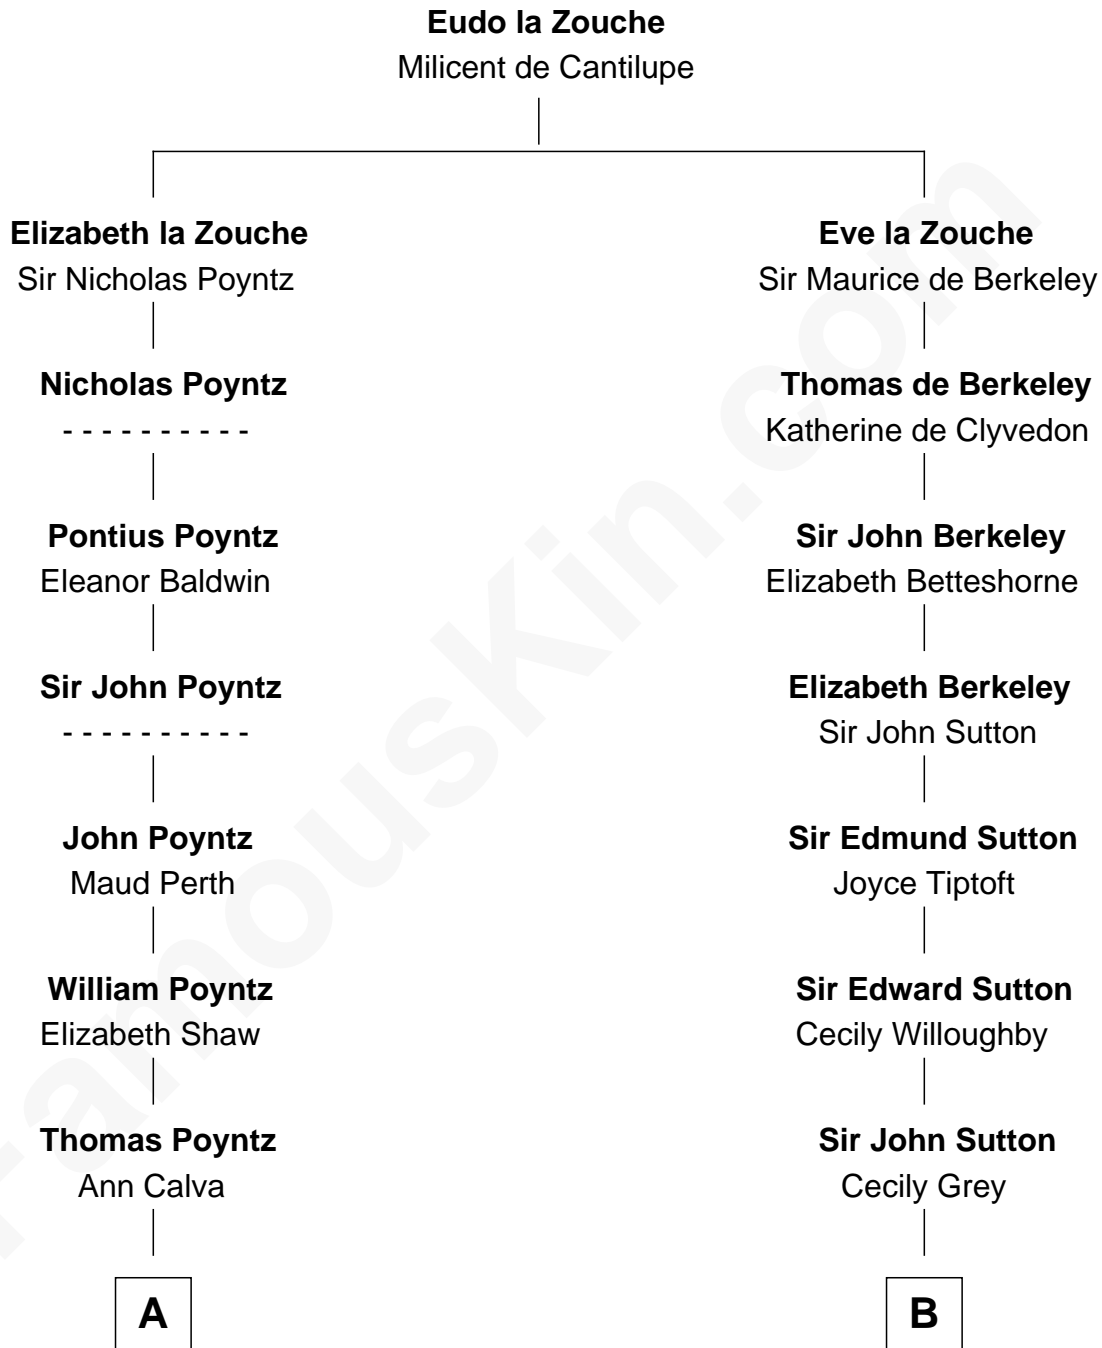

FamousKin.com Relationship Chart of

Truman Capote

Author of In Cold Blood

18th cousin 2 times removed of

Louis Auchincloss

Author

C

John Brewer Knox
Lula Margaret Dinkins

Mabel Knox
Archulus Persons

Archulus Persons
Lillie May Faulk

Truman Capote
Author of In Cold Blood

D

Joseph Howland Auchincloss
Priscilla Dixon Stanton

Louis Auchincloss
Author

FamousKin.com