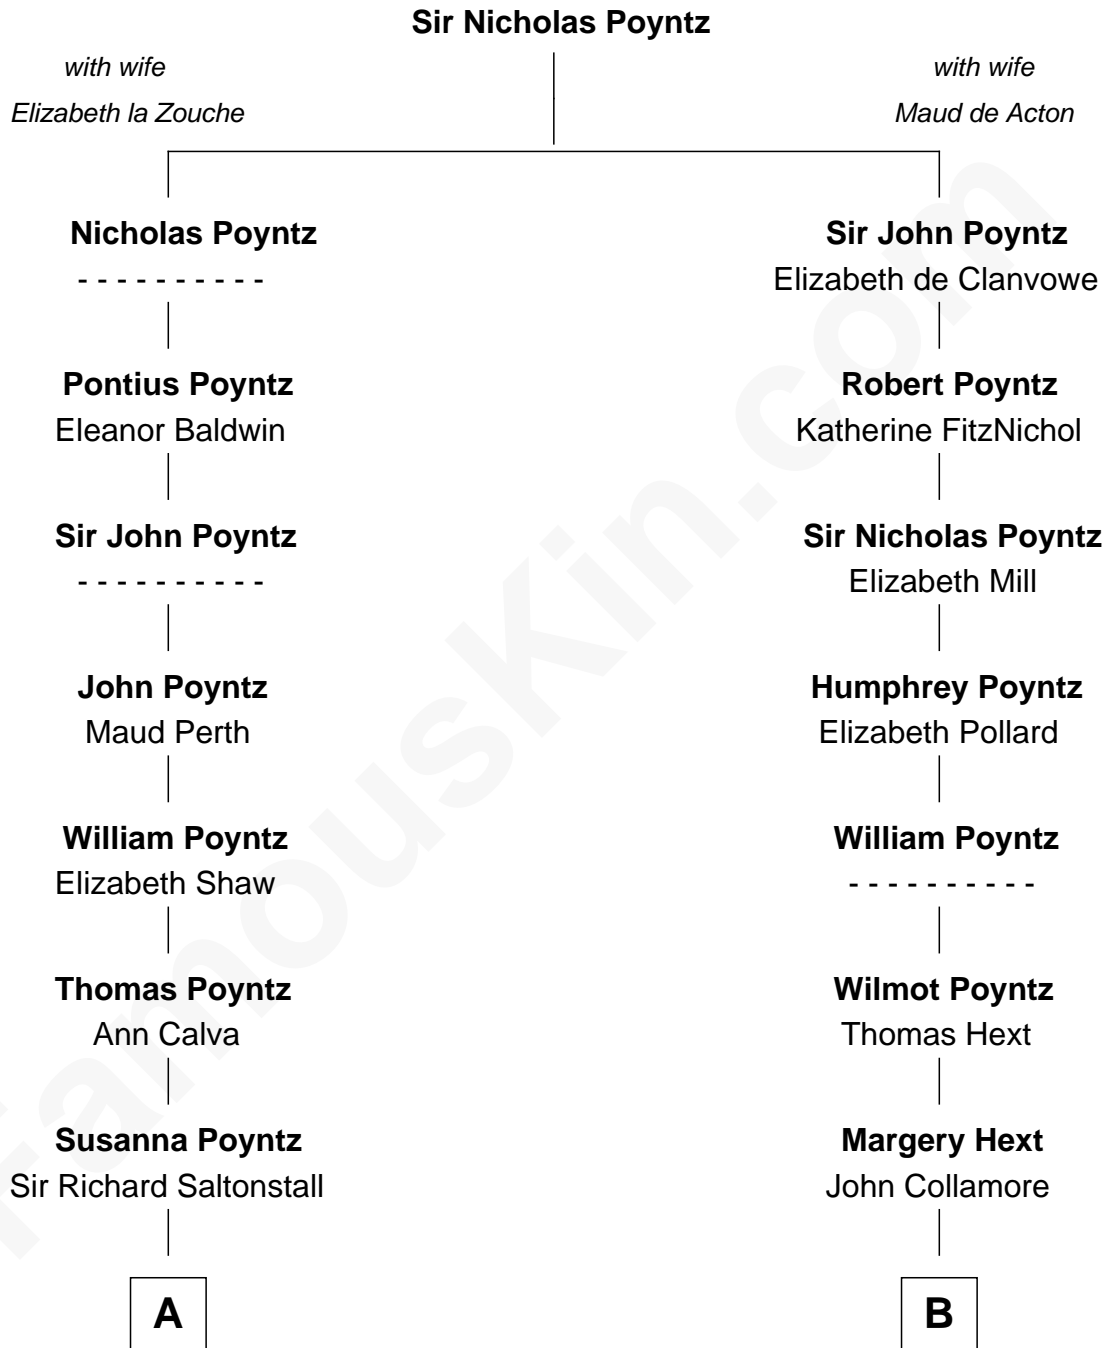

# FamousKin.com Relationship Chart of

**Truman Capote**

*Author of In Cold Blood*

17th cousin 2 times removed of

**Clarence Day**

*Author of Life with Father*

**C**

—  
**Mabel Knox**  
Archulus Persons

—  
**Archulus Persons**  
Lillie May Faulk

—  
**Truman Capote**  
*Author of In Cold Blood*

FamousKin.com