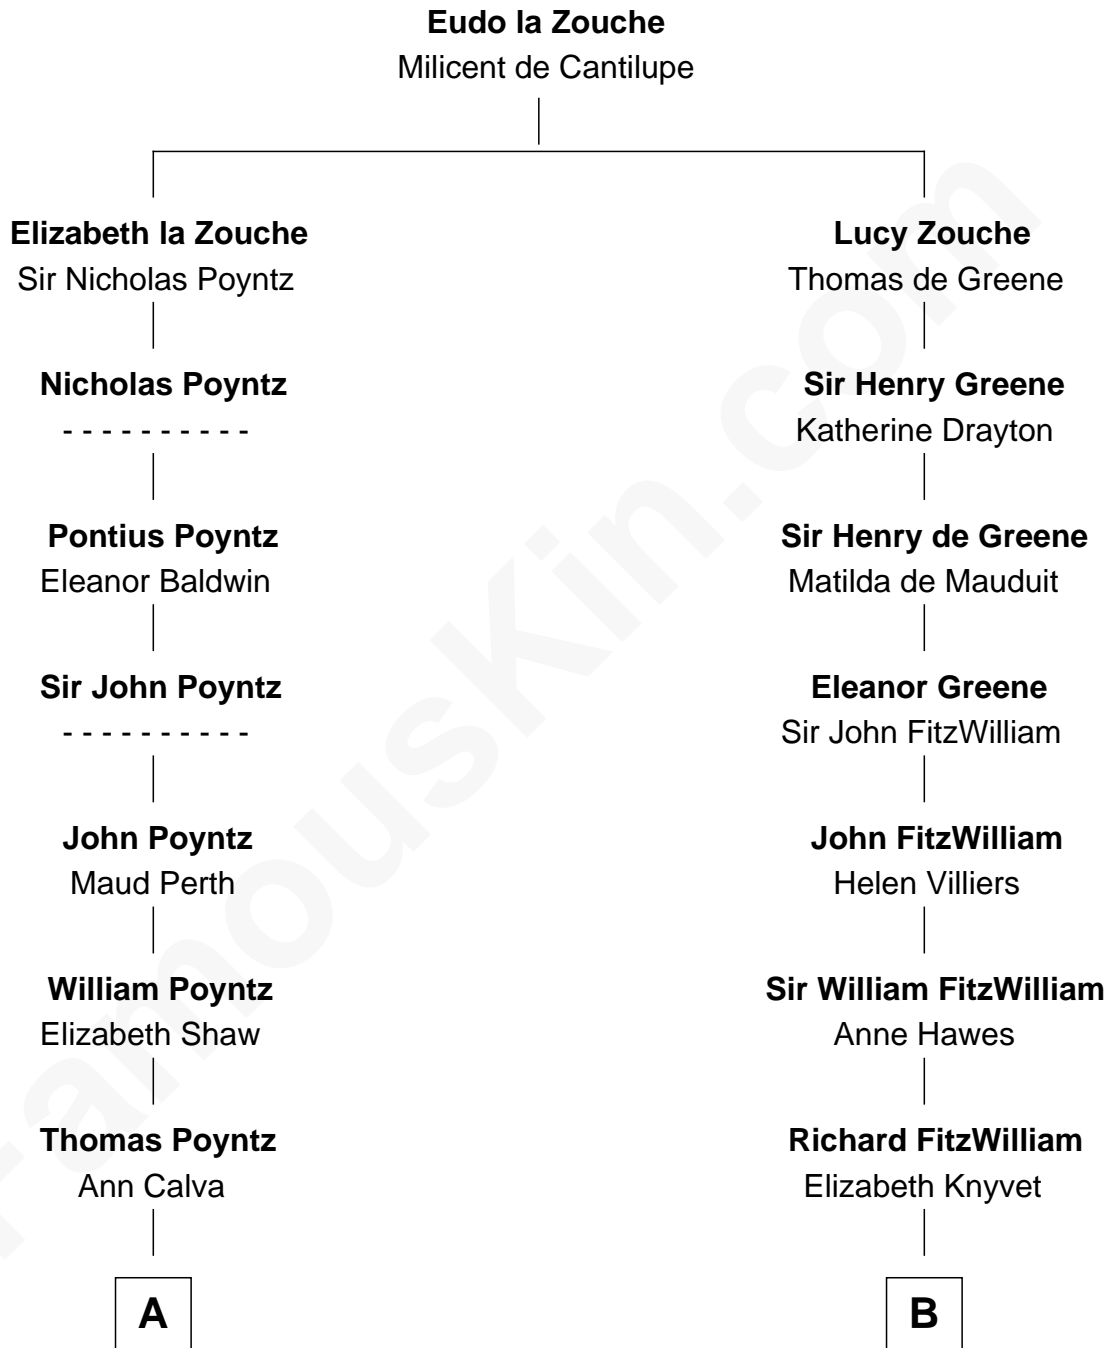

# FamousKin.com Relationship Chart of

**Truman Capote**

*Author of In Cold Blood*

15th cousin 5 times removed of

**John Quincy Adams**

*6th U.S. President*

**C**

—  
**John Brewer Knox**  
Lula Margaret Dinkins

—  
**Mabel Knox**  
Archulus Persons

—  
**Archulus Persons**  
Lillie May Faulk

—  
**Truman Capote**  
*Author of In Cold Blood*

FamousKin.com