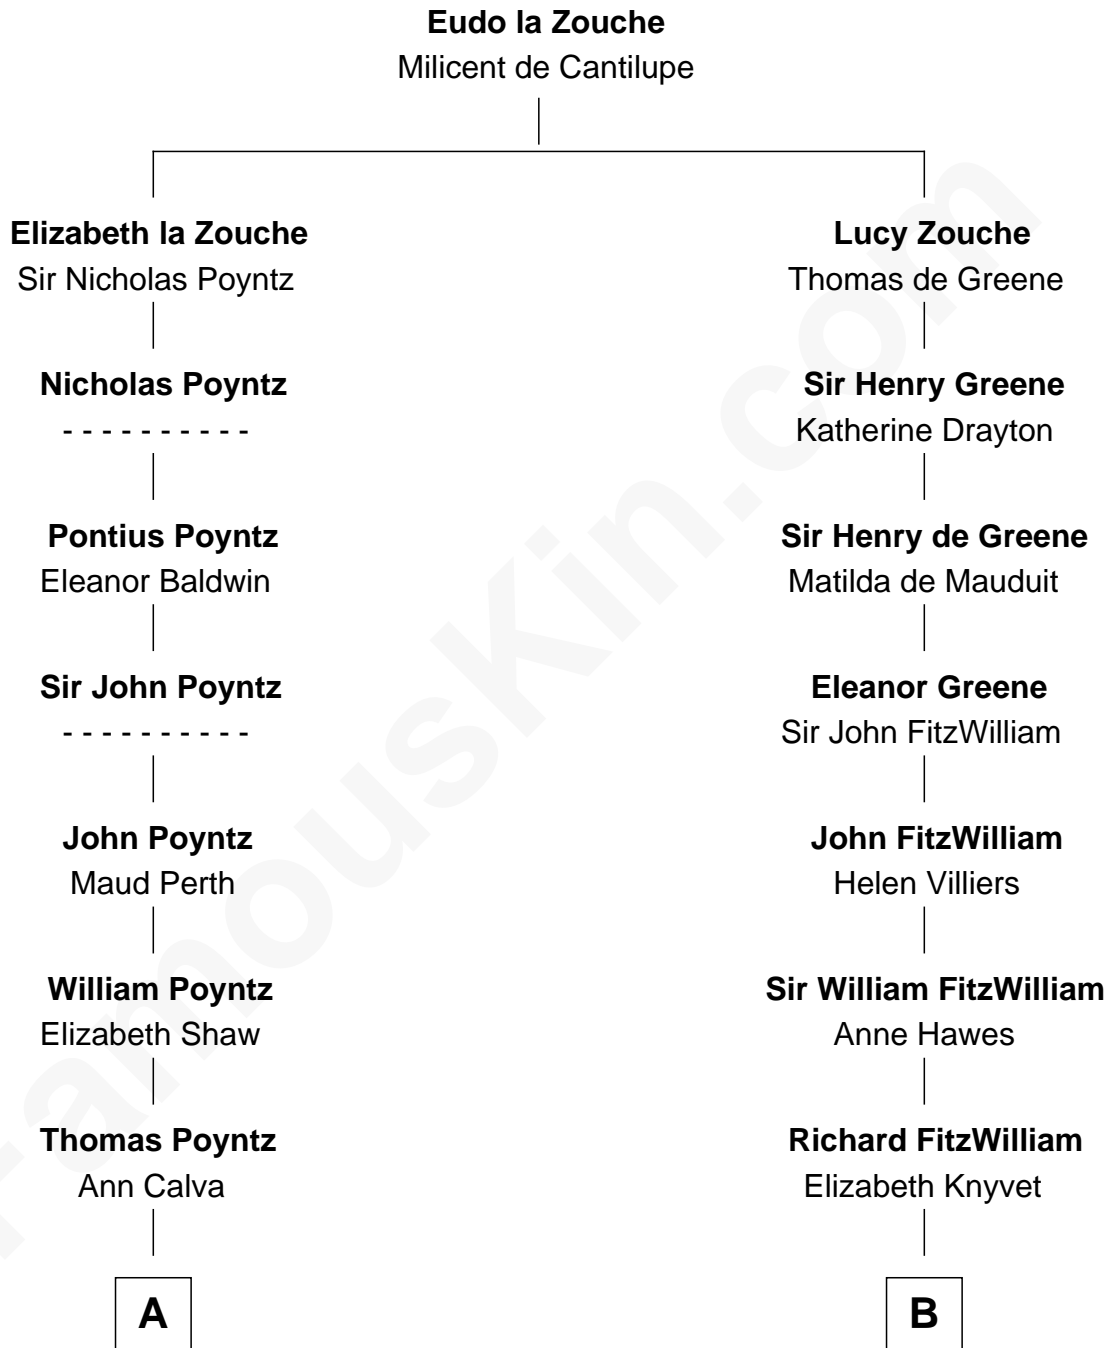

# FamousKin.com Relationship Chart of

**Truman Capote**

*Author of In Cold Blood*

14th cousin 6 times removed of

**Abigail (Smith) Adams**

*First Lady of President John Adams*

**C**

—  
**John Brewer Knox**  
Lula Margaret Dinkins

—  
**Mabel Knox**  
Archulus Persons

—  
**Archulus Persons**  
Lillie May Faulk

—  
**Truman Capote**  
*Author of In Cold Blood*

FamousKin.com