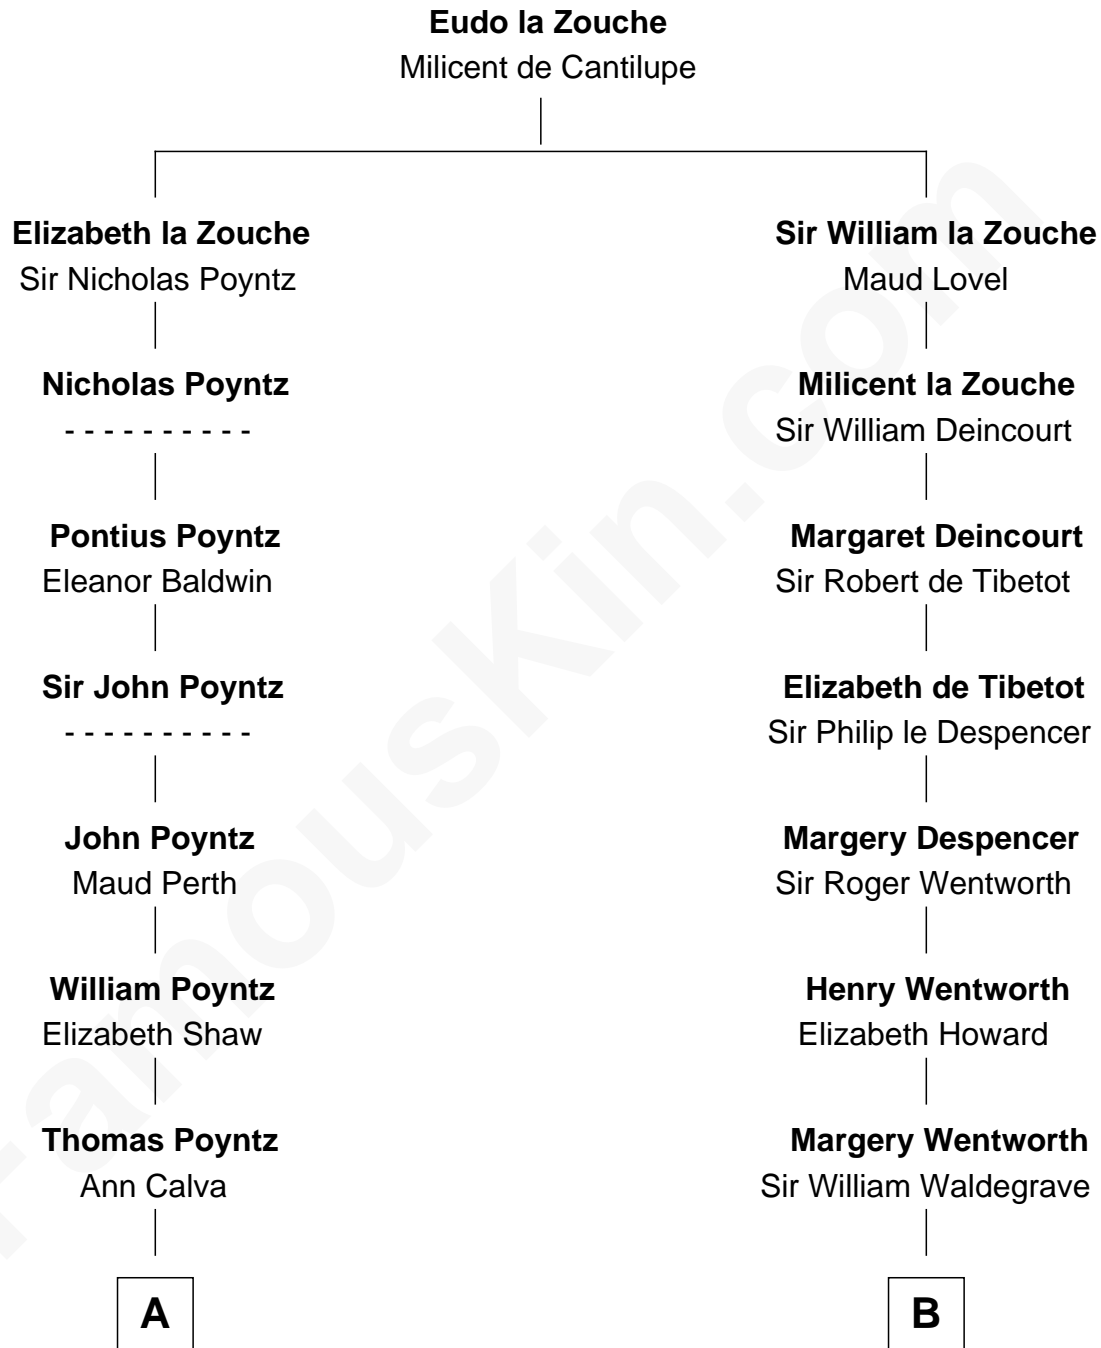

# FamousKin.com Relationship Chart of

**Truman Capote**

*Author of In Cold Blood*

20th cousin 1 time removed of

**Maggie Gyllenhaal**

*Movie Actress*

**C**

**John Brewer Knox**  
Lula Margaret Dinkins

**Mabel Knox**  
Archulus Persons

**Archulus Persons**  
Lillie May Faulk

**Truman Capote**  
*Author of In Cold Blood*

**D**

**Anders Leonard Gyllenhaal**  
Selma Amanda Nelson

**Leonard Ephraim Gyllenhaal**  
Philo Pendleton