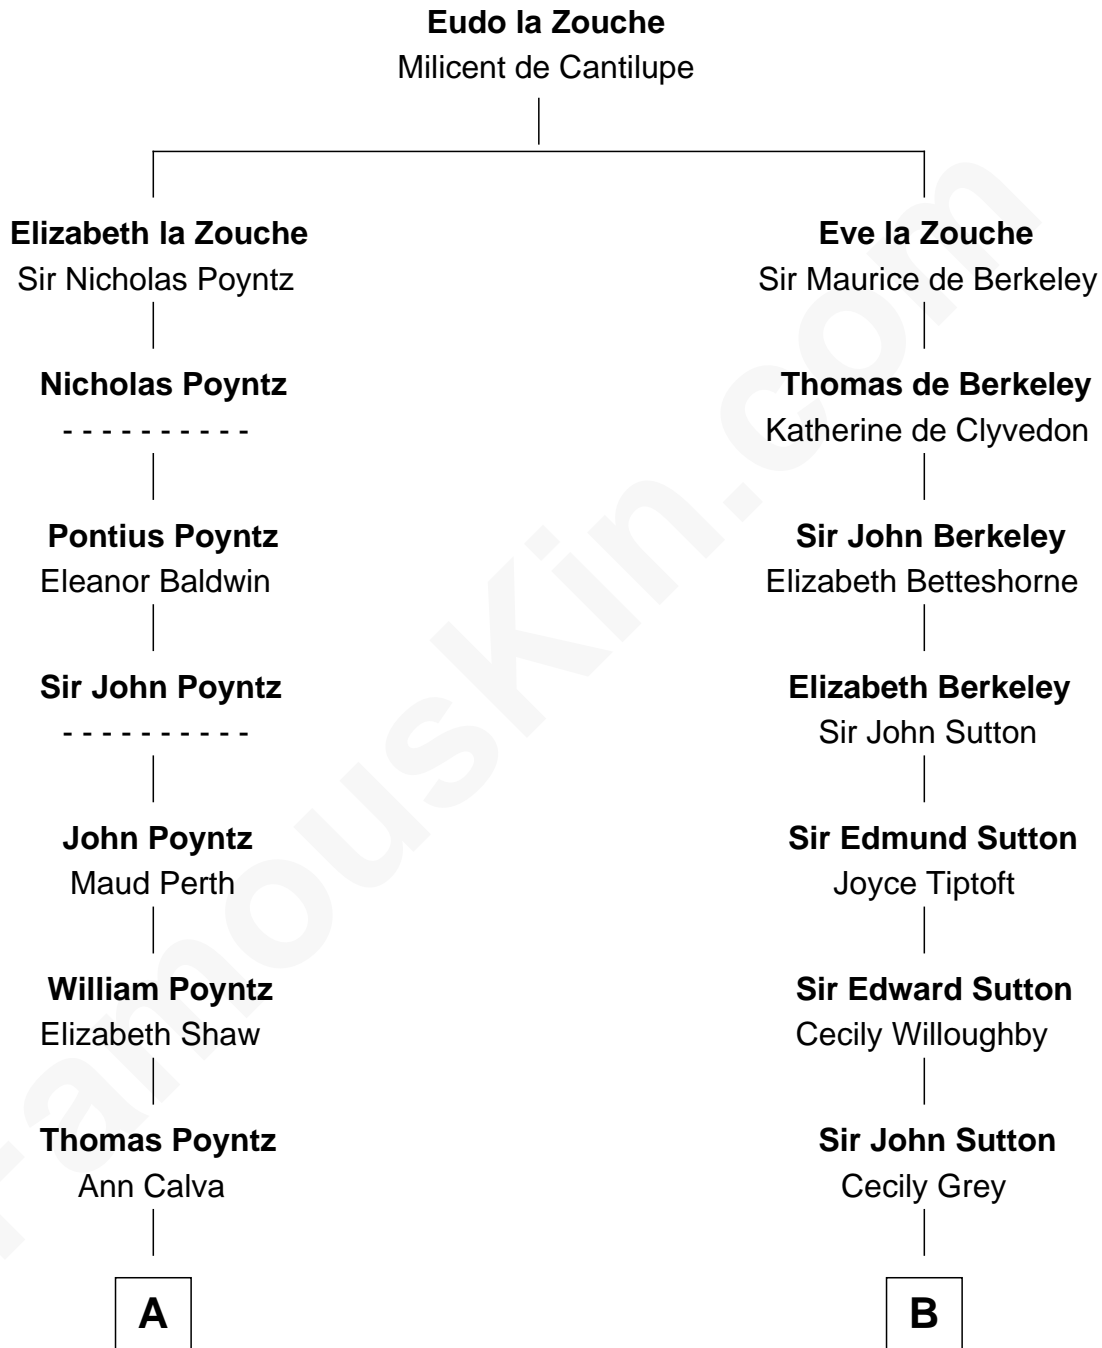

FamousKin.com Relationship Chart of

Truman Capote

Author of In Cold Blood

18th cousin 2 times removed of

John Kerry

68th U.S. Secretary of State

C

John Brewer Knox
Lula Margaret Dinkins

Mabel Knox
Archulus Persons

Archulus Persons
Lillie May Faulk

Truman Capote
Author of In Cold Blood

D

Rosemary Isabel Forbes
Richard John Kerry

John Kerry
68th U.S. Secretary of State

FamousKin.com