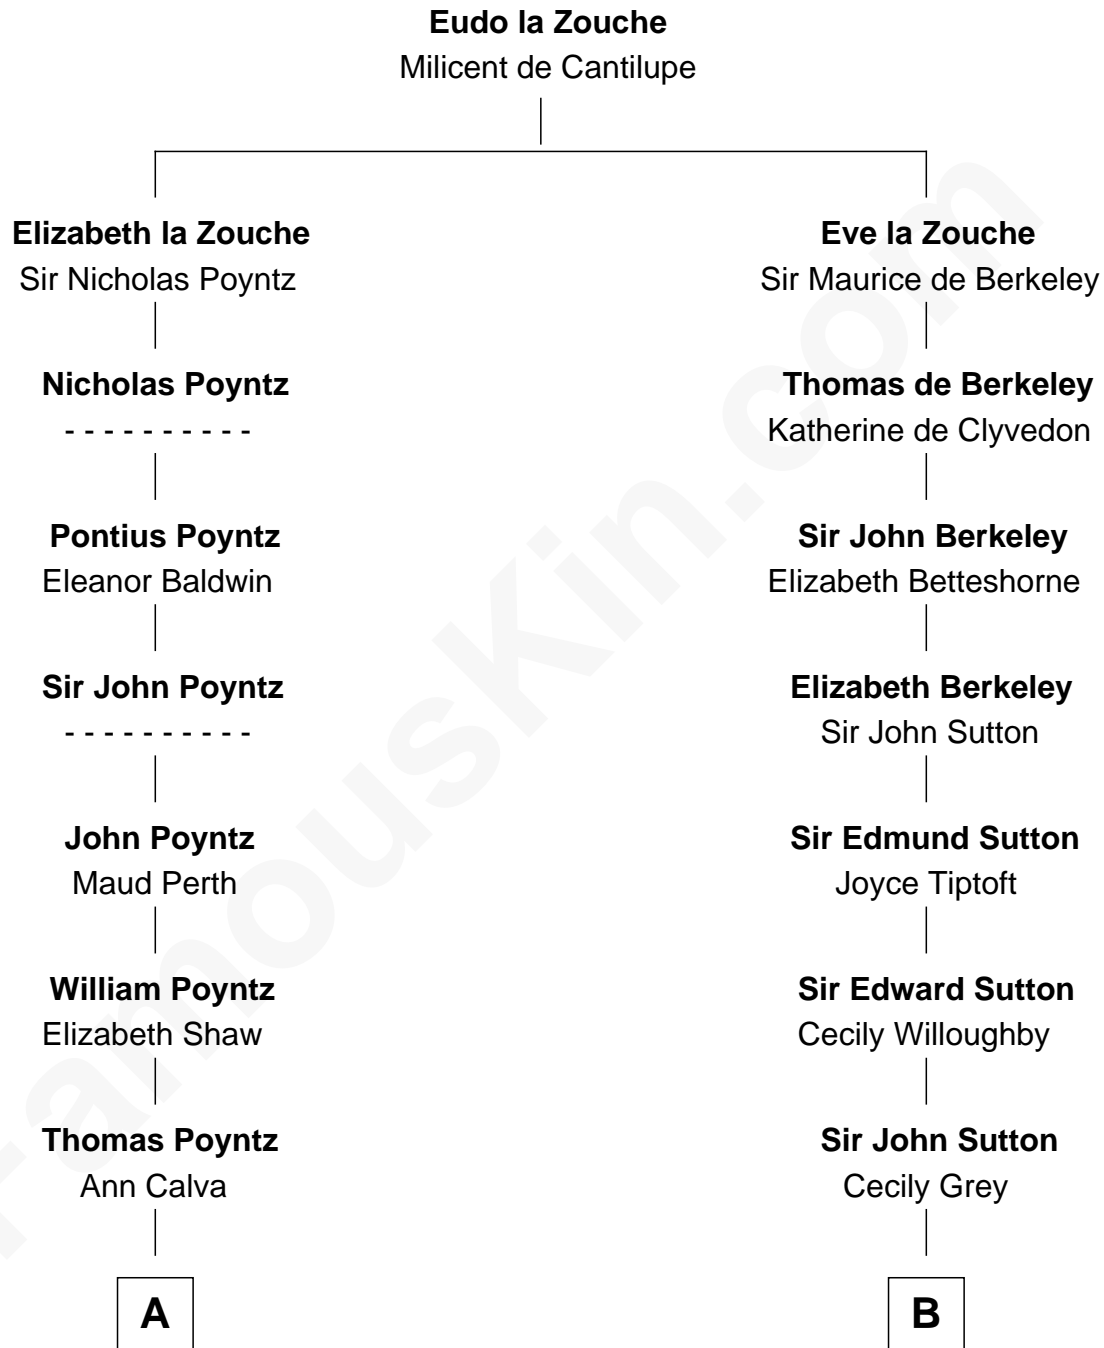

FamousKin.com Relationship Chart of

Truman Capote

Author of In Cold Blood

19th cousin 1 time removed of

James Sherman

27th U.S. Vice-President

C

John Brewer Knox
Lula Margaret Dinkins

Mabel Knox
Archulus Persons

Archulus Persons
Lillie May Faulk

Truman Capote
Author of In Cold Blood

D

Frances Lucretia Williams
Richard Winslow Sherman

Mary Frances Sherman
Richard Updike Sherman

James Sherman
27th U.S. Vice-President