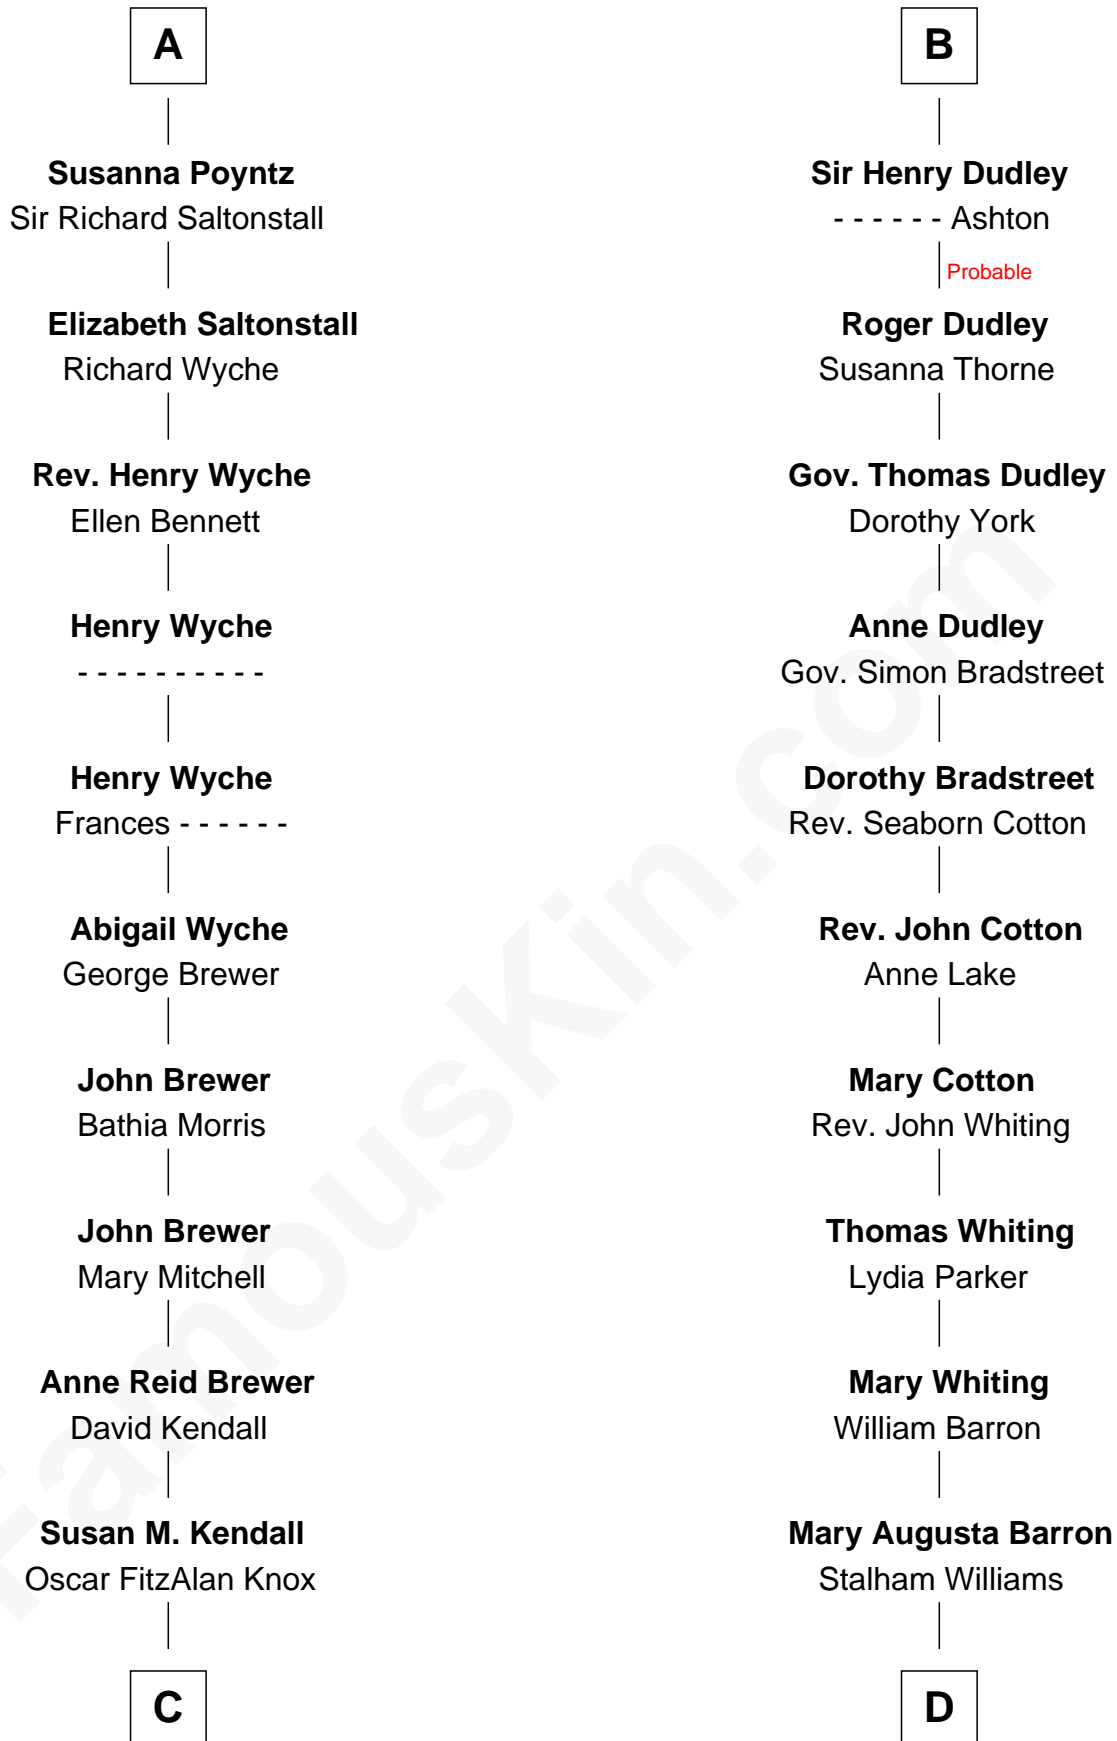

FamousKin.com Relationship Chart of

Truman Capote

Author of In Cold Blood

19th cousin 1 time removed of

James Sherman

27th U.S. Vice-President

C

John Brewer Knox
Lula Margaret Dinkins

Mabel Knox
Archulus Persons

Archulus Persons
Lillie May Faulk

Truman Capote
Author of In Cold Blood

D

Frances Lucretia Williams
Richard Winslow Sherman

Mary Frances Sherman
Richard Updike Sherman

James Sherman
27th U.S. Vice-President