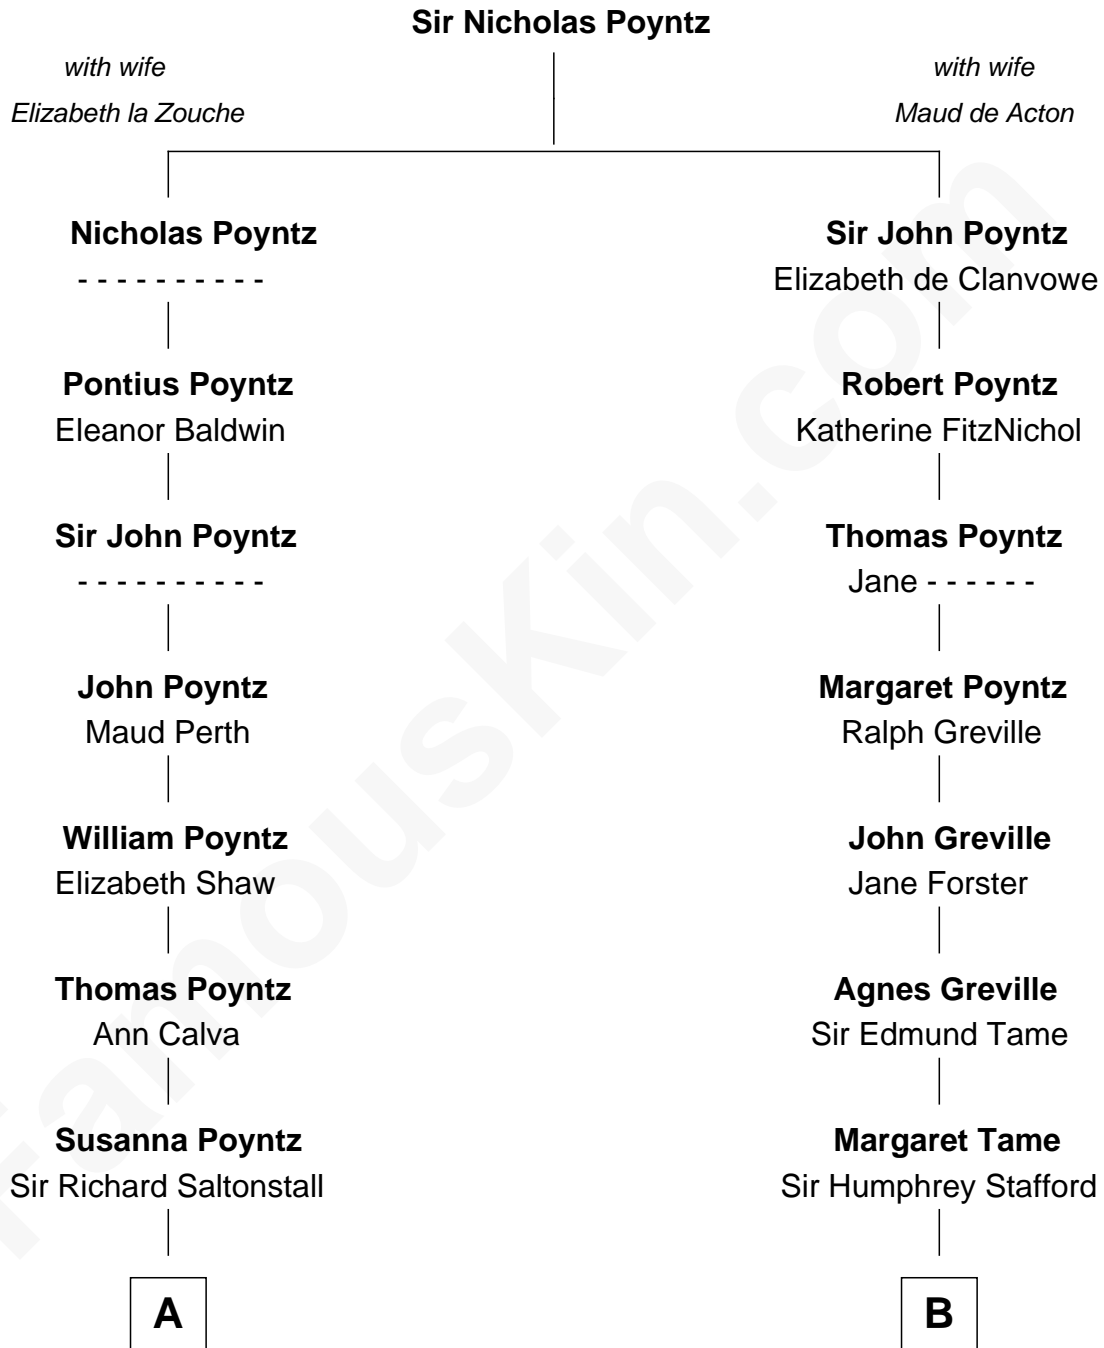

# FamousKin.com Relationship Chart of

**Truman Capote**

*Author of In Cold Blood*

19th cousin 1 time removed of

**Adlai Stevenson III**

*U.S. Senator from Illinois*

**C**

**Mabel Knox**  
Archulus Persons

**Archulus Persons**  
Lillie May Faulk

**Truman Capote**  
*Author of In Cold Blood*

**D**

**William Borden**  
Mary DeGama Whiting

**John Borden**  
Ellen Wallace Waller

**Ellen Borden**  
Adlai Ewing Stevenson

**Adlai Stevenson III**  
*U.S. Senator from Illinois*

FamousKin.com