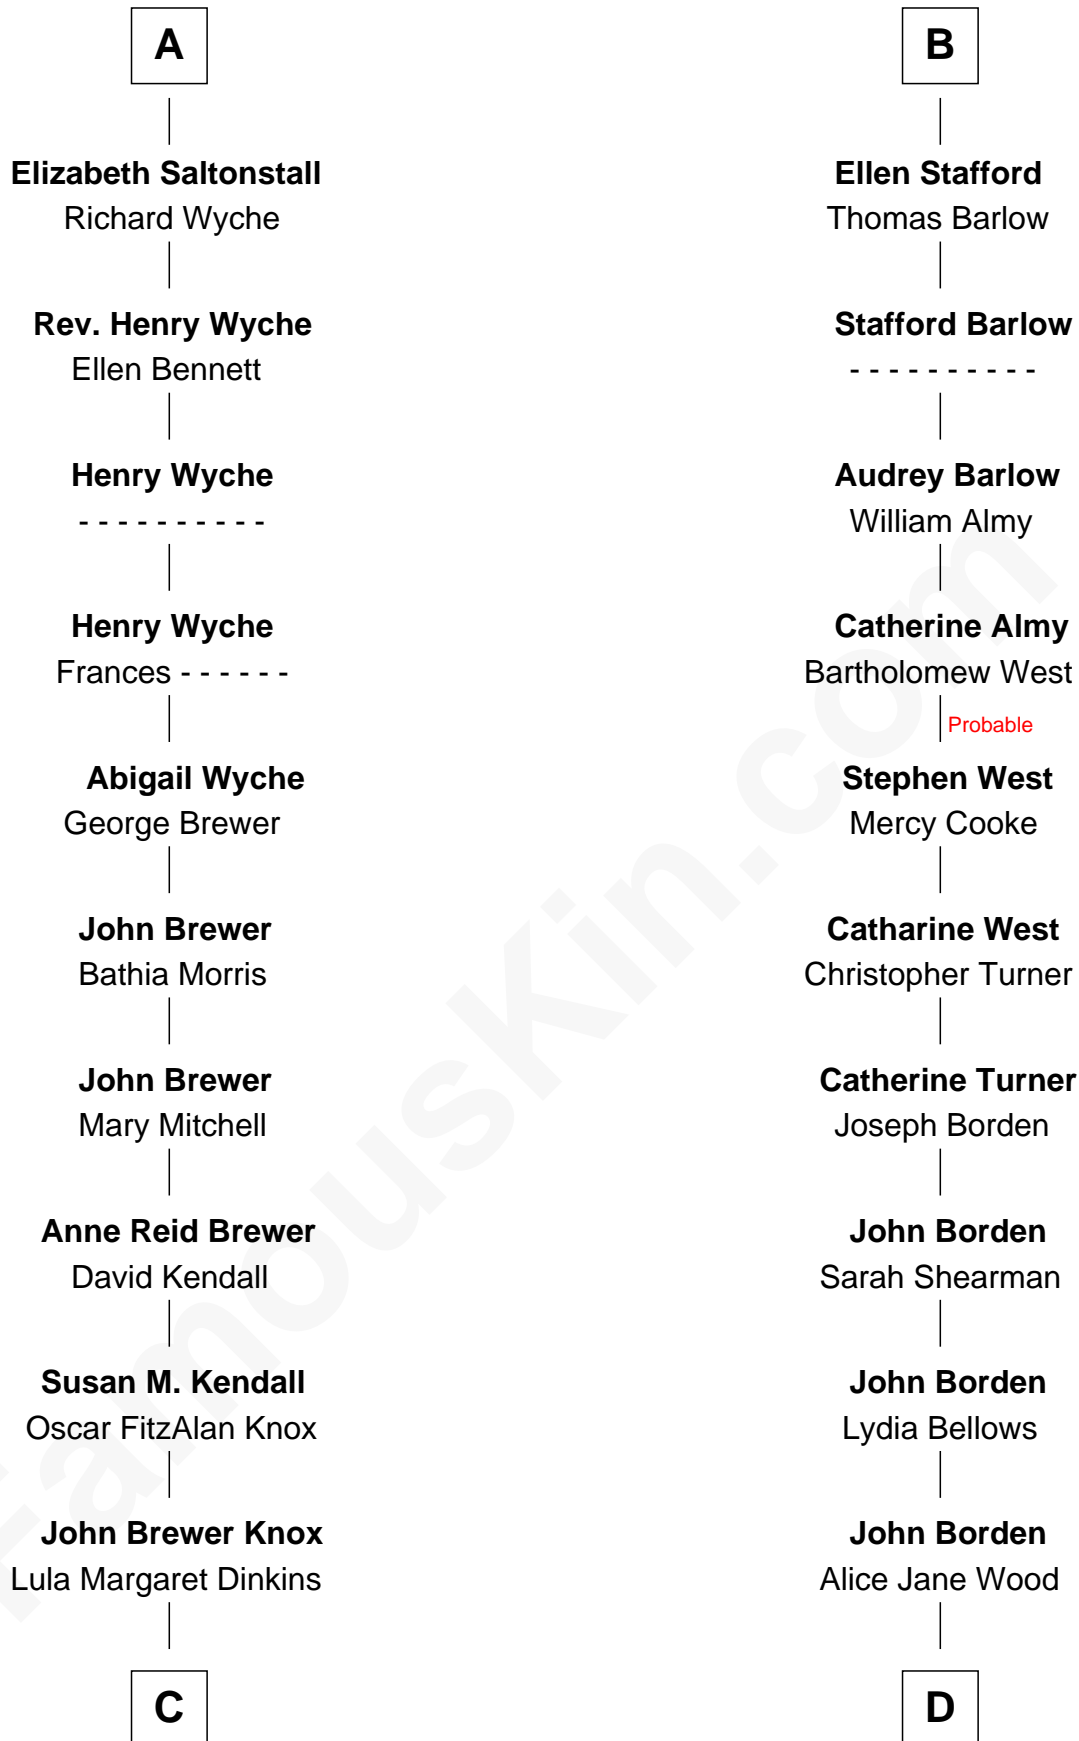

# FamousKin.com Relationship Chart of

**Truman Capote**

*Author of In Cold Blood*

19th cousin 1 time removed of

**Adlai Stevenson III**

*U.S. Senator from Illinois*

**C**

**Mabel Knox**  
Archulus Persons

**Archulus Persons**  
Lillie May Faulk

**Truman Capote**  
*Author of In Cold Blood*

**D**

**William Borden**  
Mary DeGama Whiting

**John Borden**  
Ellen Wallace Waller

**Ellen Borden**  
Adlai Ewing Stevenson

**Adlai Stevenson III**  
*U.S. Senator from Illinois*

FamousKin.com