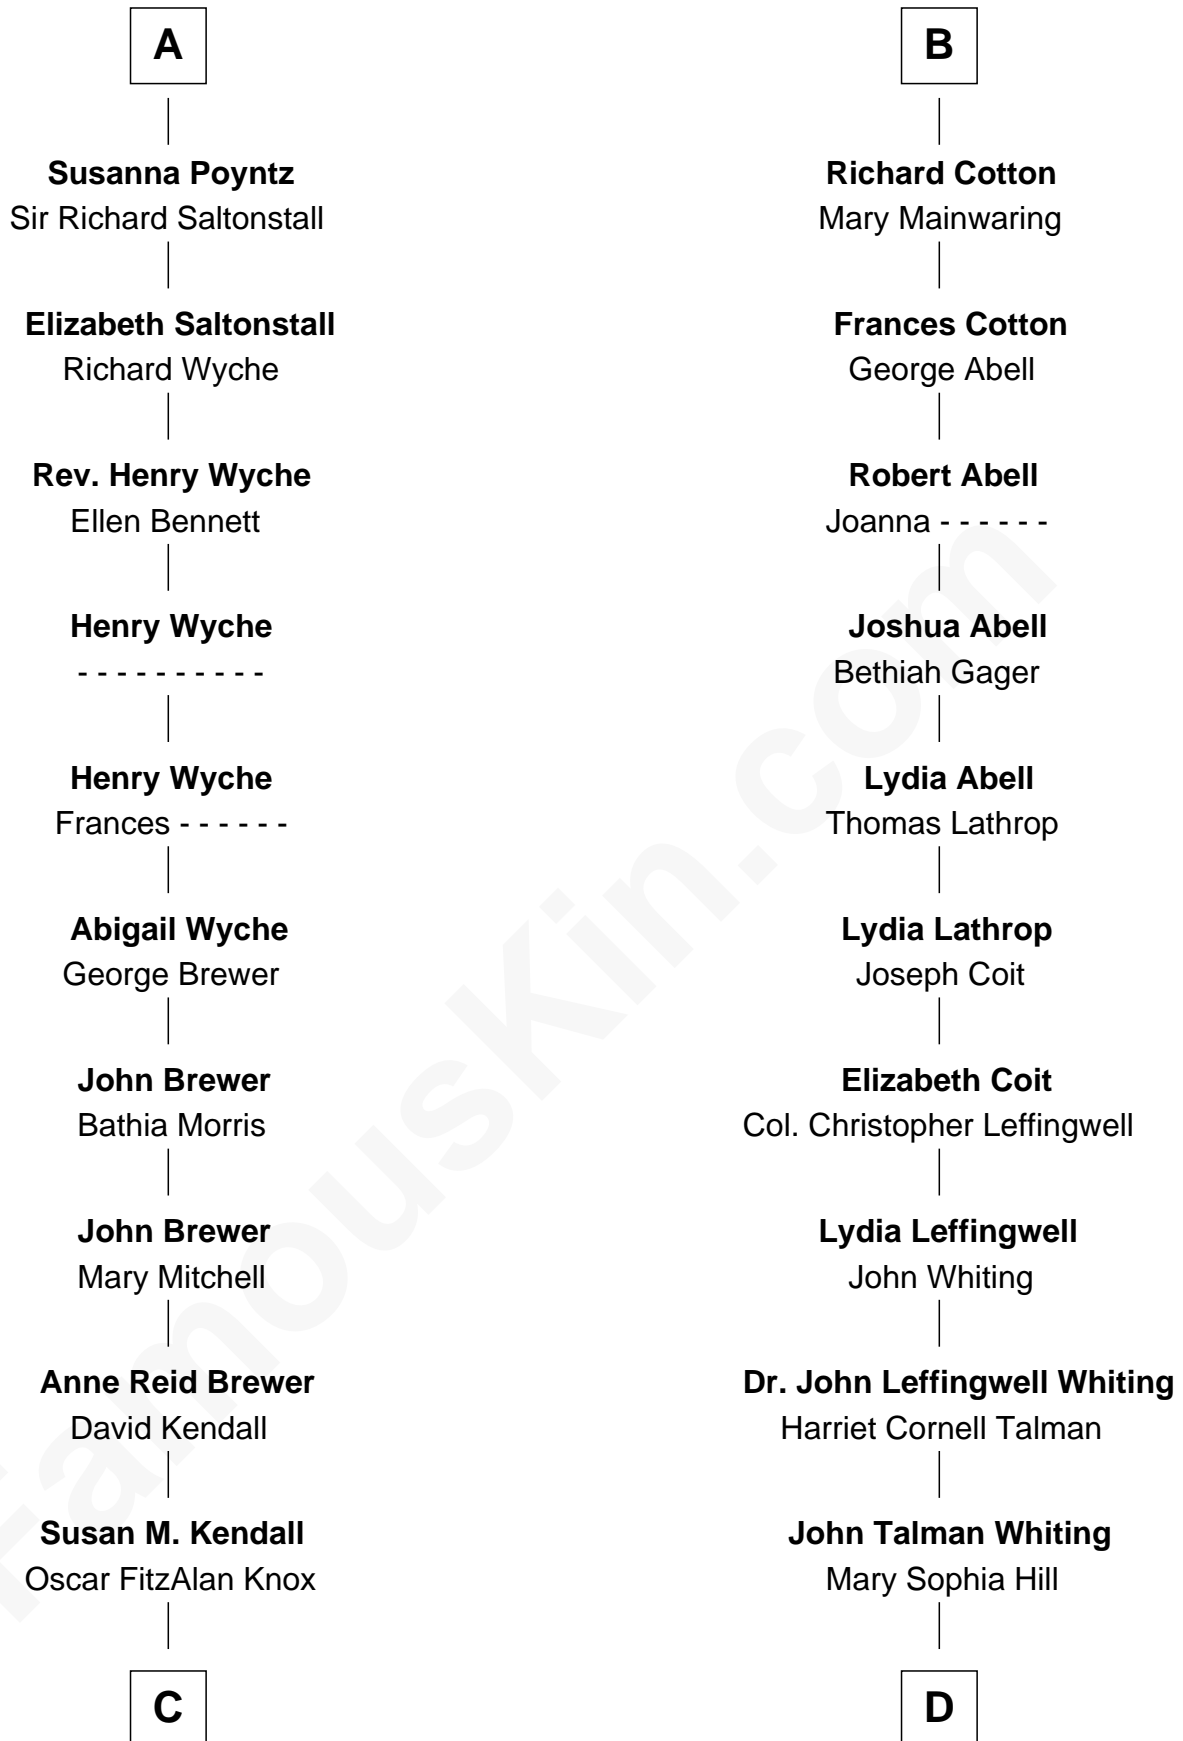

# FamousKin.com Relationship Chart of

**Truman Capote**

*Author of In Cold Blood*

20th cousin of

**Adlai Stevenson III**

*U.S. Senator from Illinois*

**Eudo la Zouche**  
Milicent de Cantilupe

**Elizabeth la Zouche**  
Sir Nicholas Poyntz

**Nicholas Poyntz**  
-----

**Pontius Poyntz**  
Eleanor Baldwin

**Sir John Poyntz**  
-----

**John Poyntz**  
Maud Perth

**William Poyntz**  
Elizabeth Shaw

**Thomas Poyntz**  
Ann Calva

**A**

**Eve la Zouche**  
Sir Maurice de Berkeley

**Thomas de Berkeley**  
Katherine de Clyvedon

**Sir John Berkeley**  
Elizabeth Betteshorne

**Elizabeth Berkeley**  
Sir John Sutton

**Jane Sutton**  
Thomas Mainwaring

**Cecily Mainwaring**  
John Cotton

**Sir George Cotton**  
Mary Onley

**B**

**C**

**John Brewer Knox**  
Lula Margaret Dinkins

**Mabel Knox**  
Archulus Persons

**Archulus Persons**  
Lillie May Faulk

**Truman Capote**  
*Author of In Cold Blood*