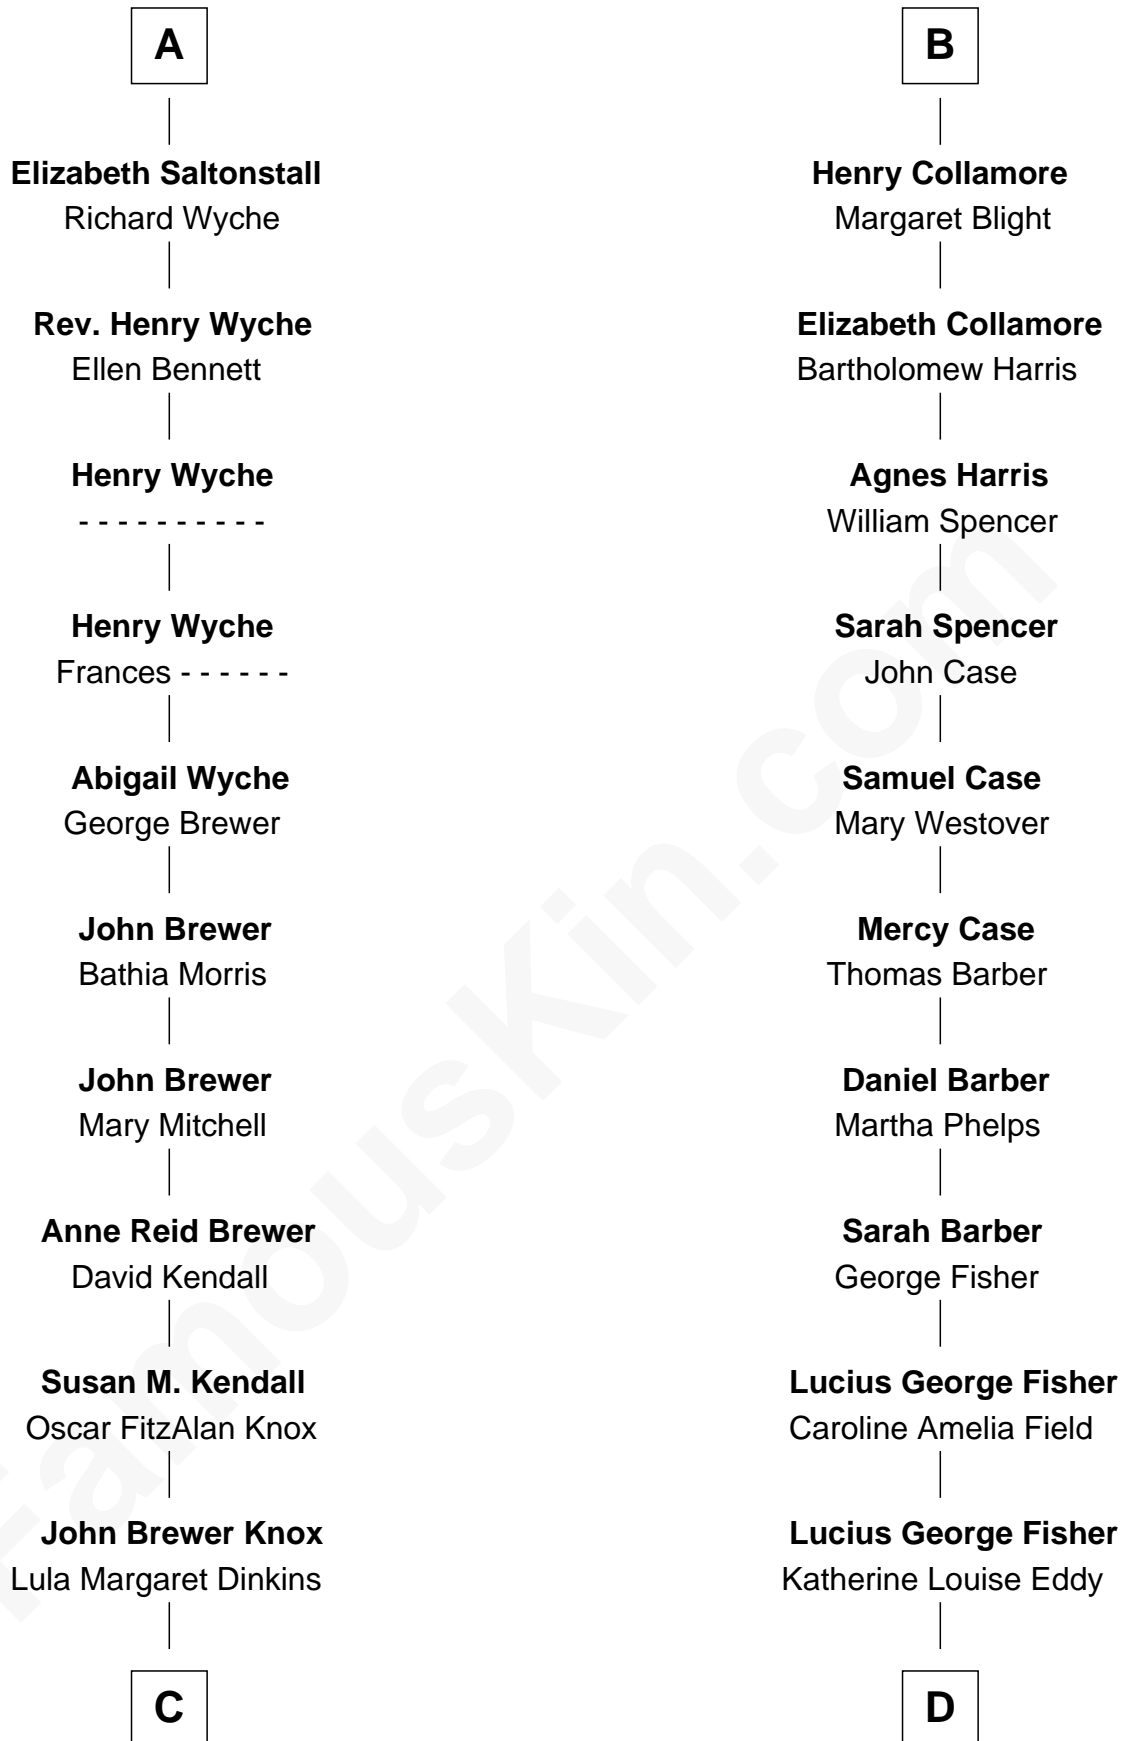

FamousKin.com Relationship Chart of

Truman Capote

Author of In Cold Blood

19th cousin 1 time removed of

Jodie Foster

Movie Actress

C

Mabel Knox
Archulus Persons

Archulus Persons
Lillie May Faulk

Truman Capote
Author of In Cold Blood

D

Alice Eddy Fisher
Alexis Caldwell Foster

Lucius Fisher Foster
Constance Marie Robertson

Lucius Fisher Foster
Evelyn Della Almond

Jodie Foster
Movie Actress