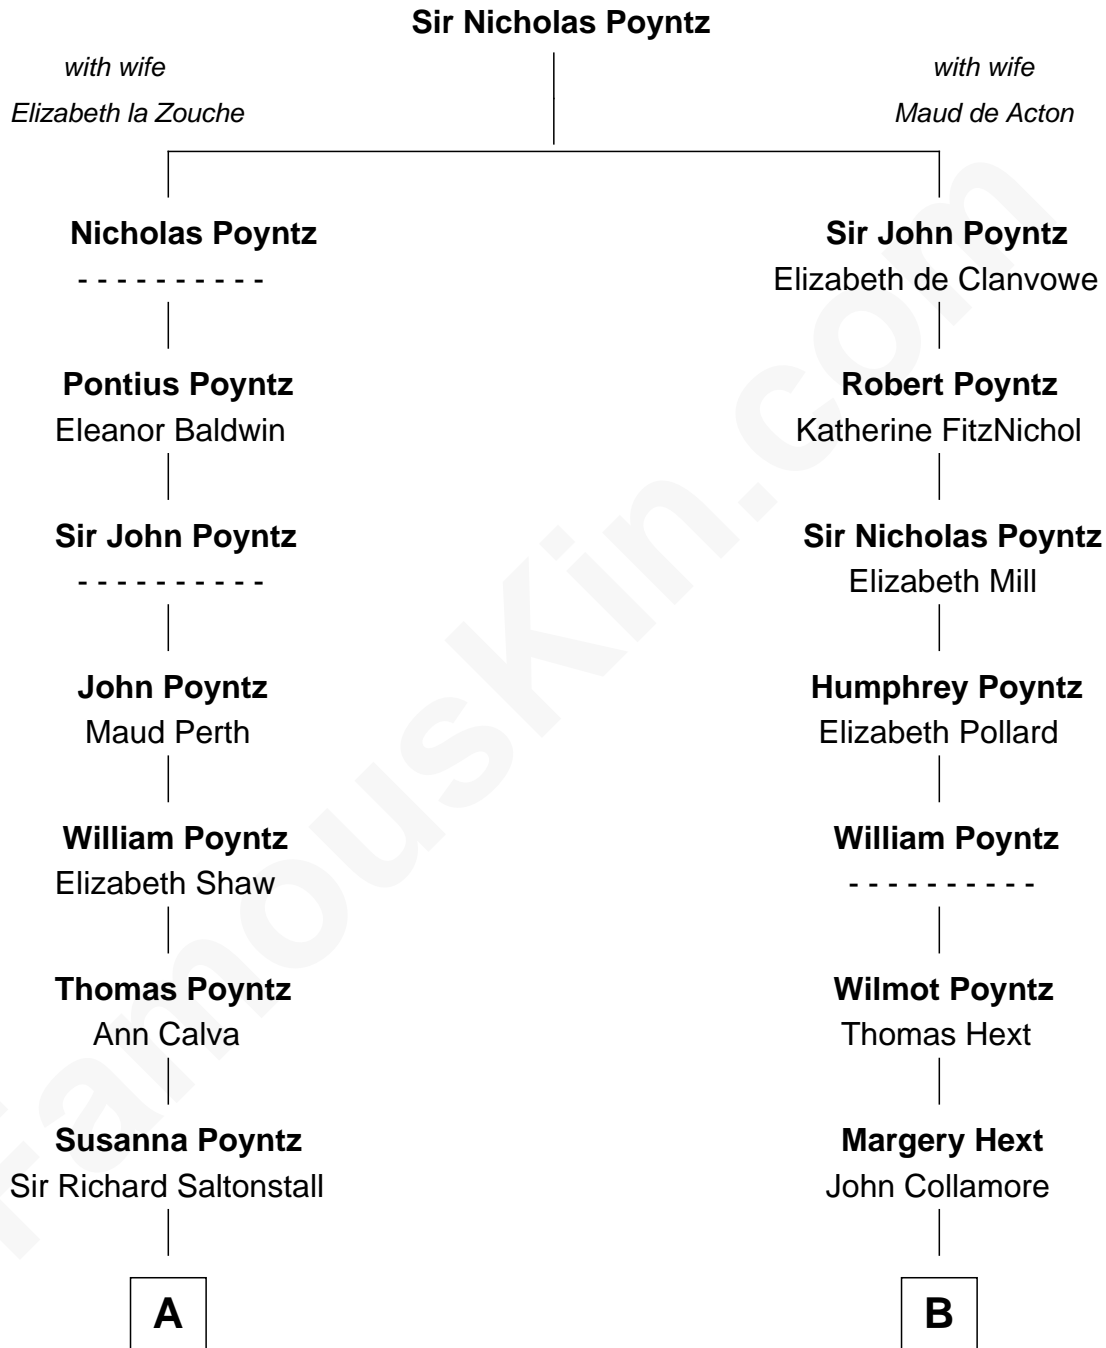

FamousKin.com Relationship Chart of

Truman Capote

Author of In Cold Blood

19th cousin 1 time removed of

Jodie Foster

Movie Actress

C

Mabel Knox
Archulus Persons

Archulus Persons
Lillie May Faulk

Truman Capote
Author of In Cold Blood

D

Alice Eddy Fisher
Alexis Caldwell Foster

Lucius Fisher Foster
Constance Marie Robertson

Lucius Fisher Foster
Evelyn Della Almond

Jodie Foster
Movie Actress