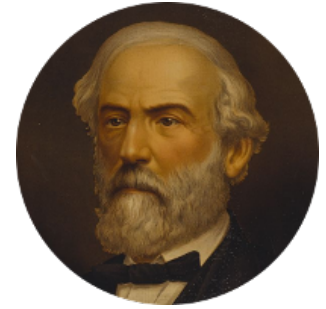

FamousKin.com Relationship Chart of

Truman Capote

Author of In Cold Blood

18th cousin 2 times removed of

General Robert E. Lee

Confederate Army - U.S. Civil War

C

John Brewer Knox
Lula Margaret Dinkins

Mabel Knox
Archulus Persons

Archulus Persons
Lillie May Faulk

Truman Capote
Author of In Cold Blood

D

Maj. Gen. Henry Lee
Anne Hill Carter

General Robert E. Lee
Confederate Army - U.S. Civil War

FamousKin.com