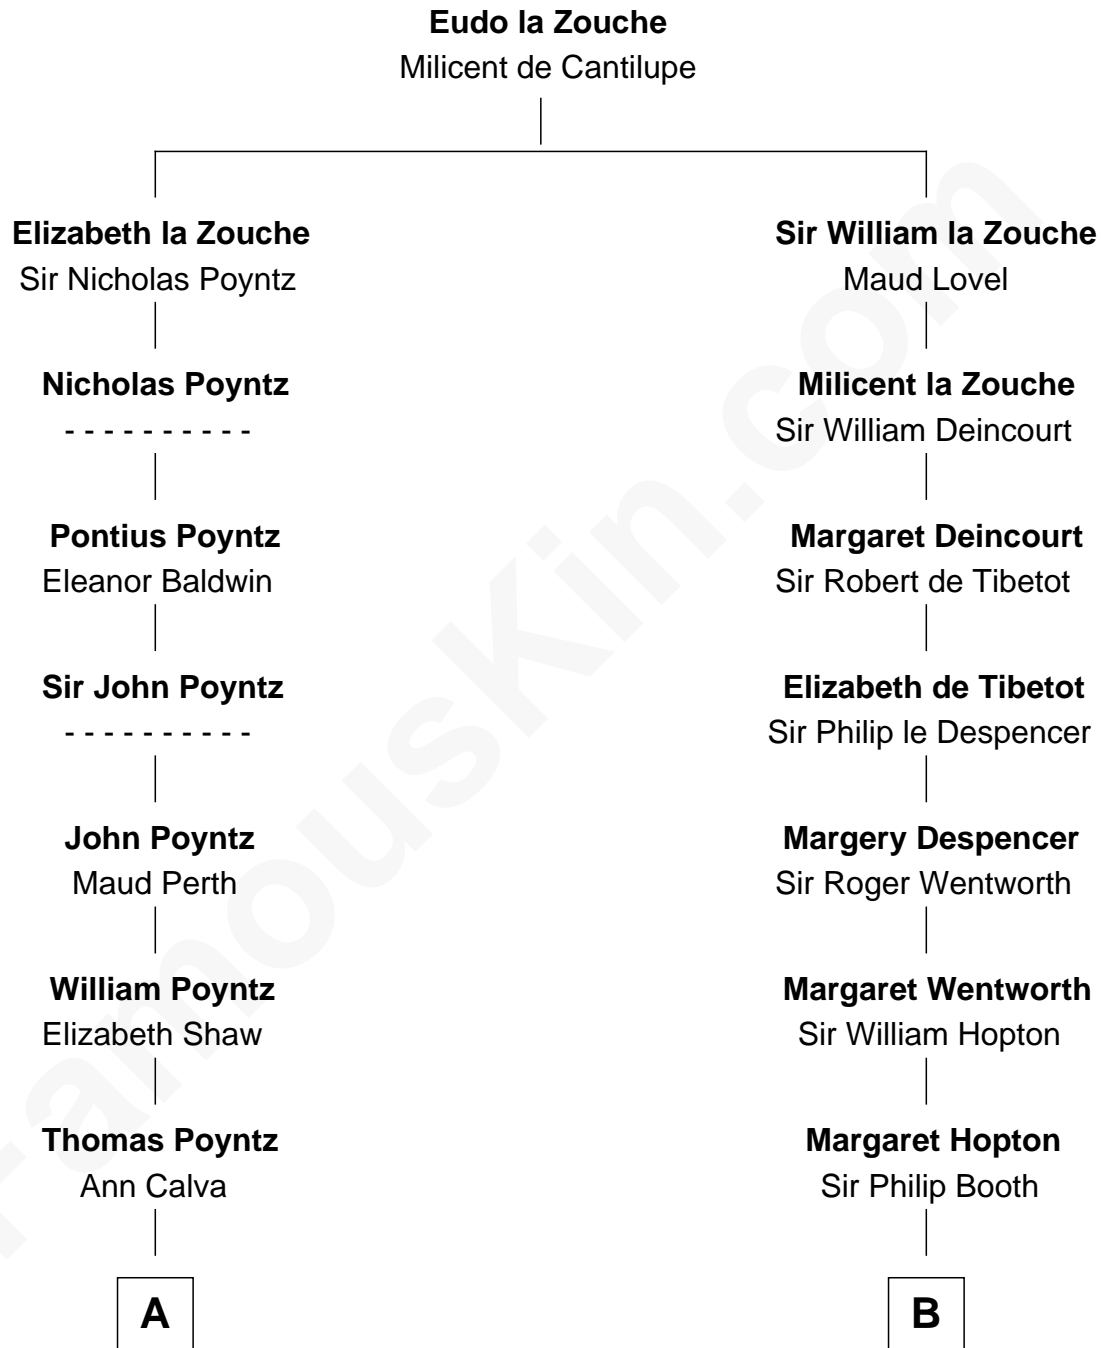

FamousKin.com Relationship Chart of

Truman Capote

Author of In Cold Blood

18th cousin 2 times removed of

General Robert E. Lee

Confederate Army - U.S. Civil War

C

John Brewer Knox
Lula Margaret Dinkins

Mabel Knox
Archulus Persons

Archulus Persons
Lillie May Faulk

Truman Capote
Author of In Cold Blood

D

Maj. Gen. Henry Lee
Anne Hill Carter

General Robert E. Lee
Confederate Army - U.S. Civil War

FamousKin.com