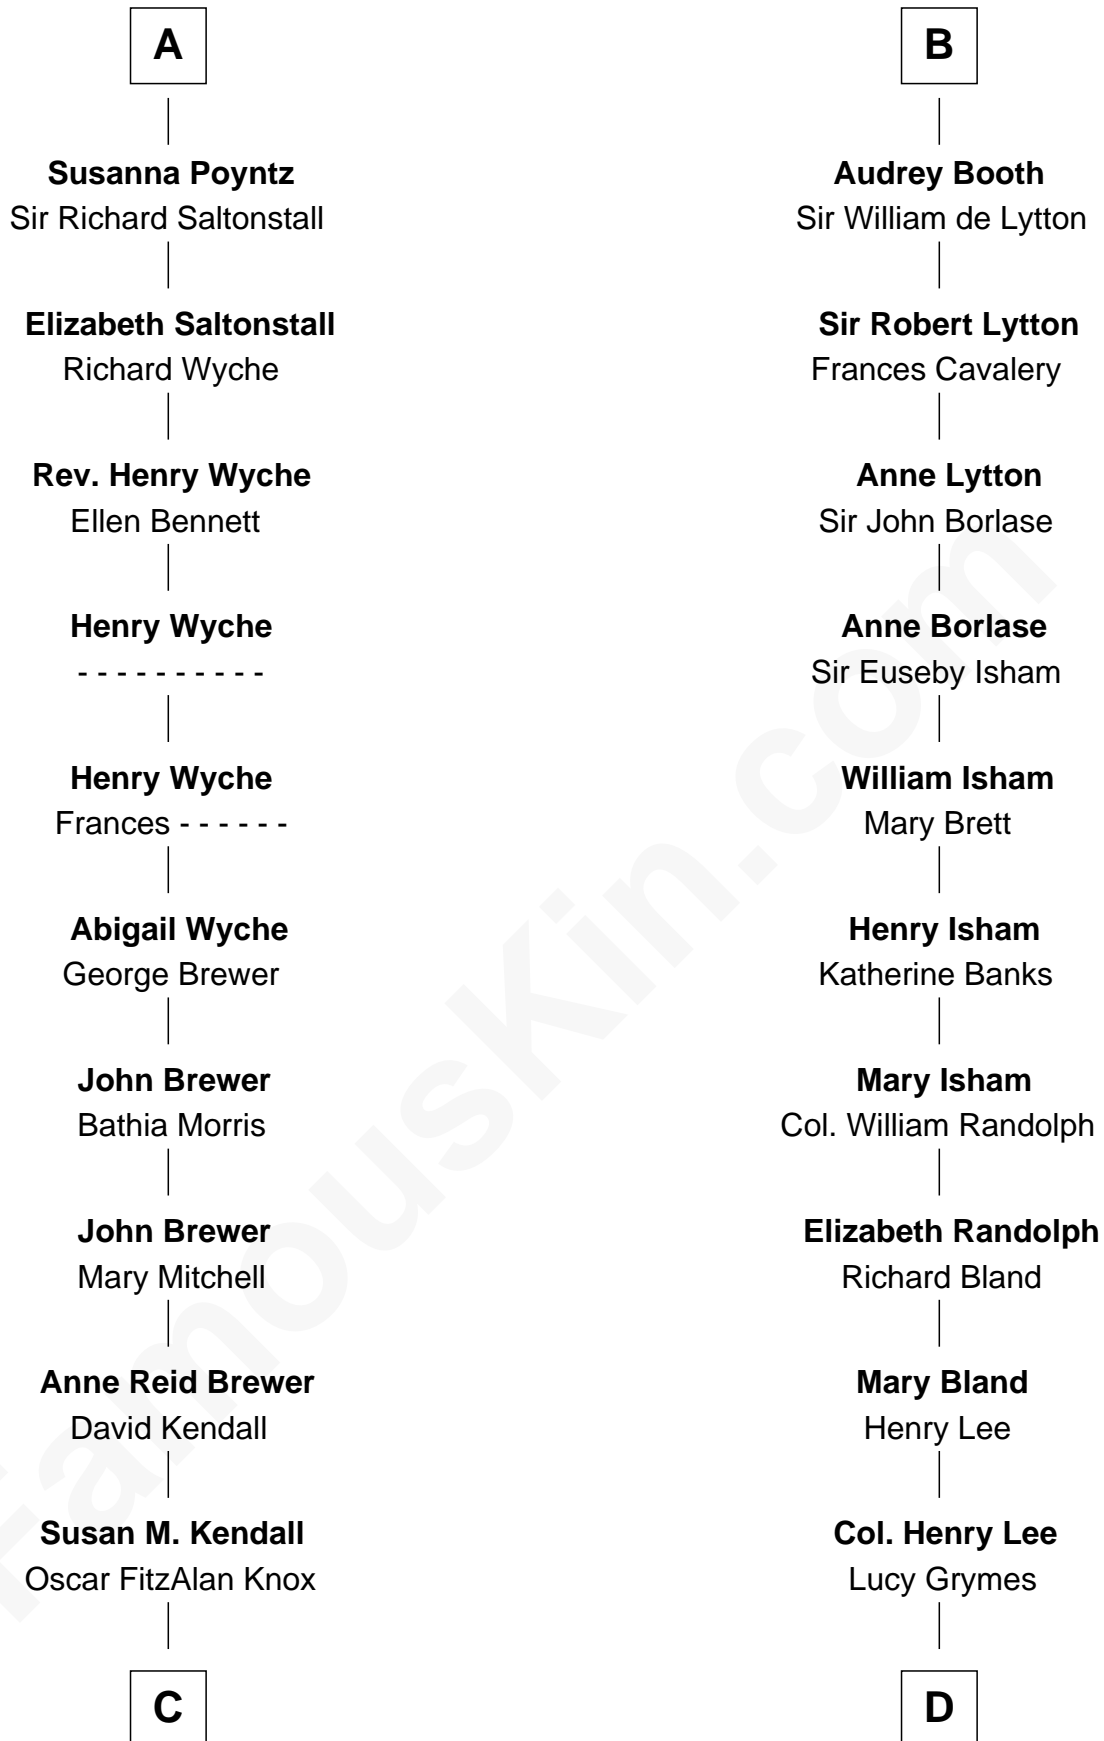

FamousKin.com Relationship Chart of

Truman Capote

Author of In Cold Blood

18th cousin 2 times removed of

General Robert E. Lee

Confederate Army - U.S. Civil War

C

John Brewer Knox
Lula Margaret Dinkins

Mabel Knox
Archulus Persons

Archulus Persons
Lillie May Faulk

Truman Capote
Author of In Cold Blood

D

Maj. Gen. Henry Lee
Anne Hill Carter

General Robert E. Lee
Confederate Army - U.S. Civil War

FamousKin.com