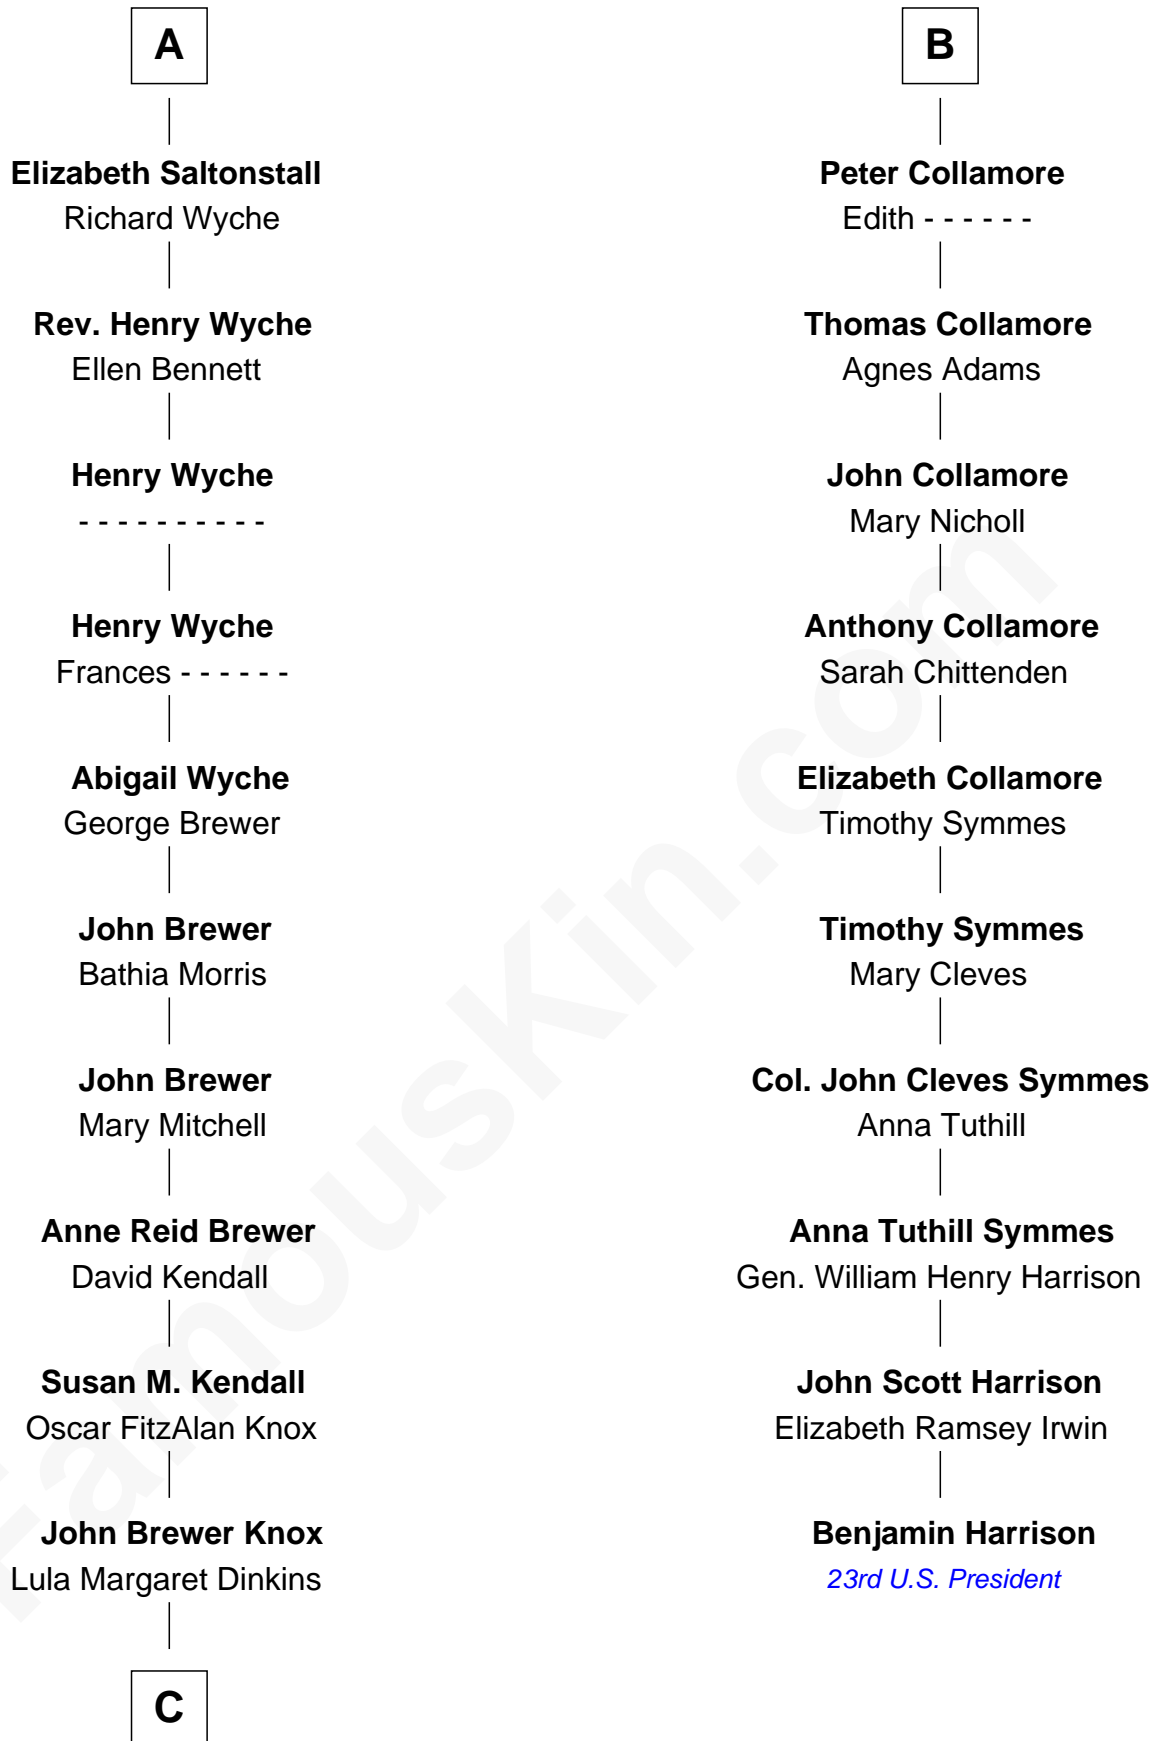

# FamousKin.com Relationship Chart of

**Truman Capote**

*Author of In Cold Blood*

16th cousin 3 times removed of

**Benjamin Harrison**

*23rd U.S. President*

**Robert Poyntz**

Katherine FitzNichol

**Sir John Poyntz**

**Sir Nicholas Poyntz**

Elizabeth Mill

-----  
**John Poyntz**

Maud Perth

**Humphrey Poyntz**

Elizabeth Pollard

**William Poyntz**

Elizabeth Shaw

**William Poyntz**

-----

**Thomas Poyntz**

Ann Calva

**Wilmot Poyntz**

Thomas Hext

**Susanna Poyntz**

Sir Richard Saltonstall

**Margery Hext**

John Collamore

**A**

**B**

**C**