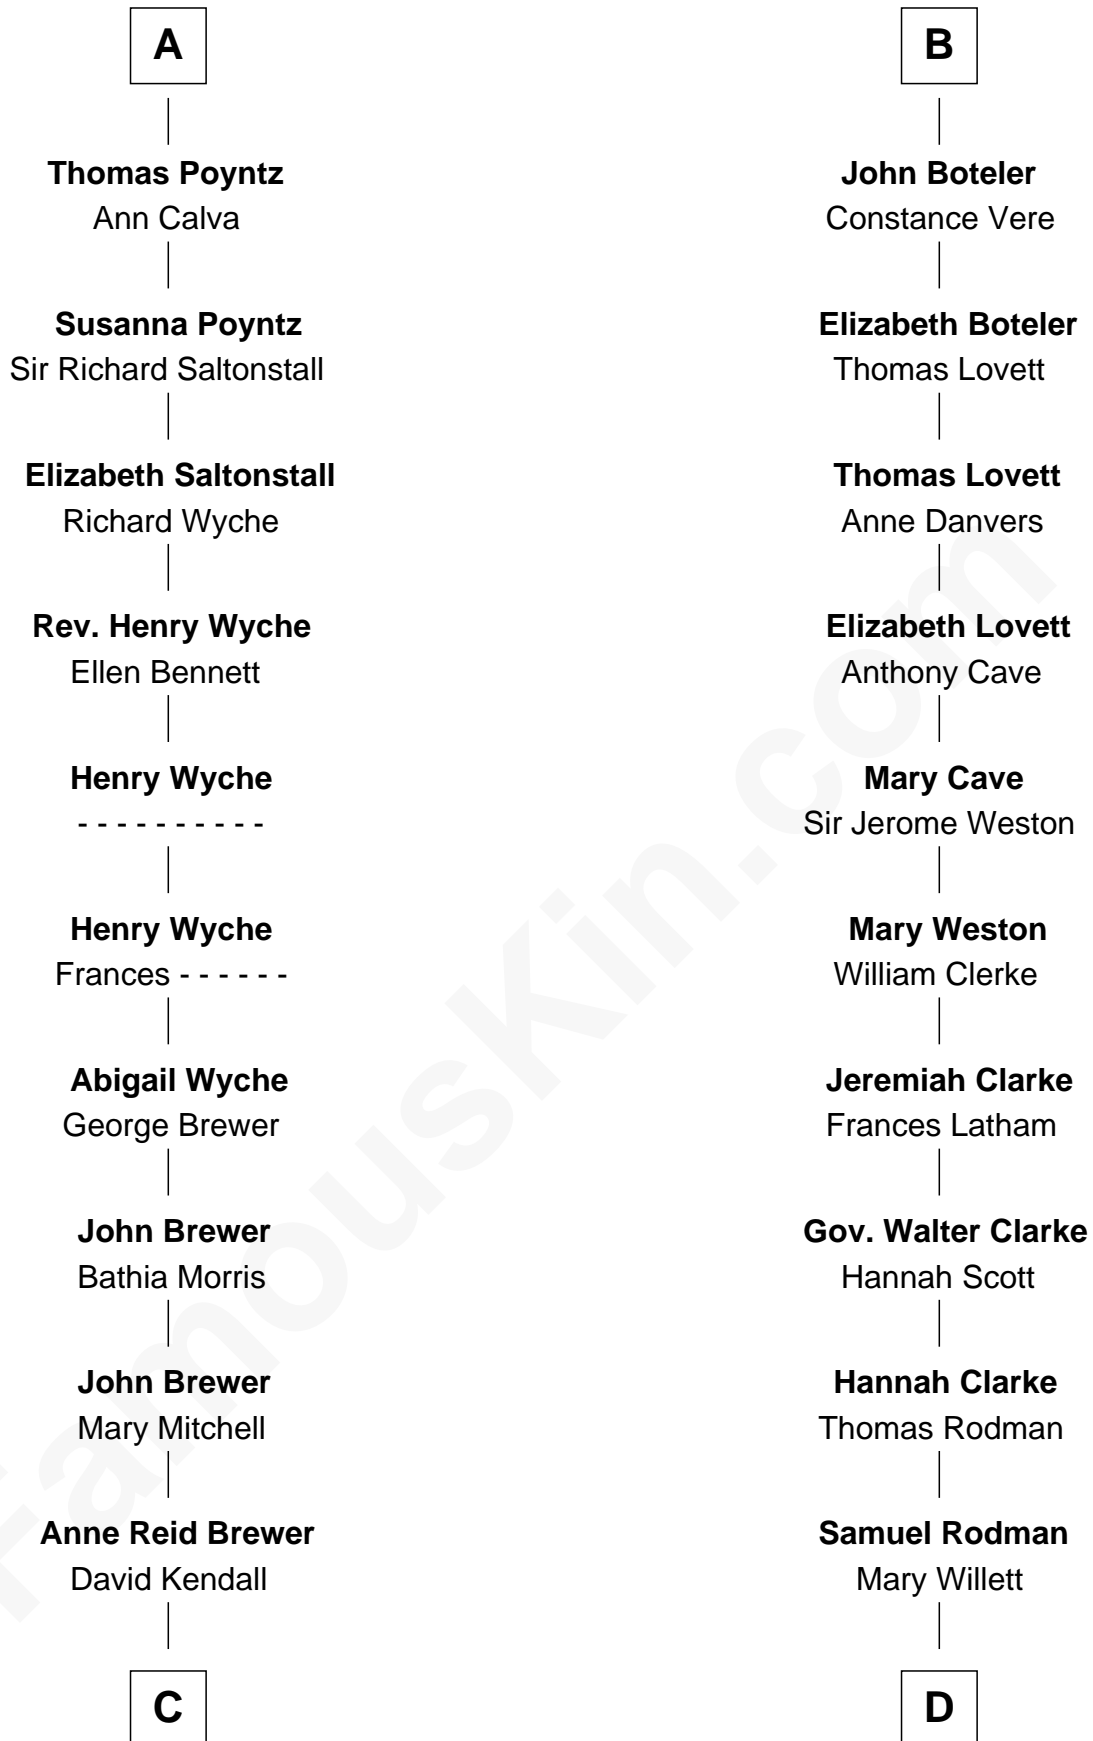

# FamousKin.com Relationship Chart of

**Truman Capote**

*Author of In Cold Blood*

20th cousin 1 time removed of

**Joseph Wharton**

*Founder of the Wharton School of Business*

**C**

**Susan M. Kendall**  
Oscar FitzAlan Knox

**John Brewer Knox**  
Lula Margaret Dinkins

**Mabel Knox**  
Archulus Persons

**Archulus Persons**  
Lillie May Faulk

**Truman Capote**  
*Author of In Cold Blood*

**D**

**Thomas Rodman**  
Mary Borden

**Hannah Rodman**  
Samuel Rowland Fisher

**Deborah Fisher**  
William Wharton

**Joseph Wharton**  
*Founder, Wharton School of Business*