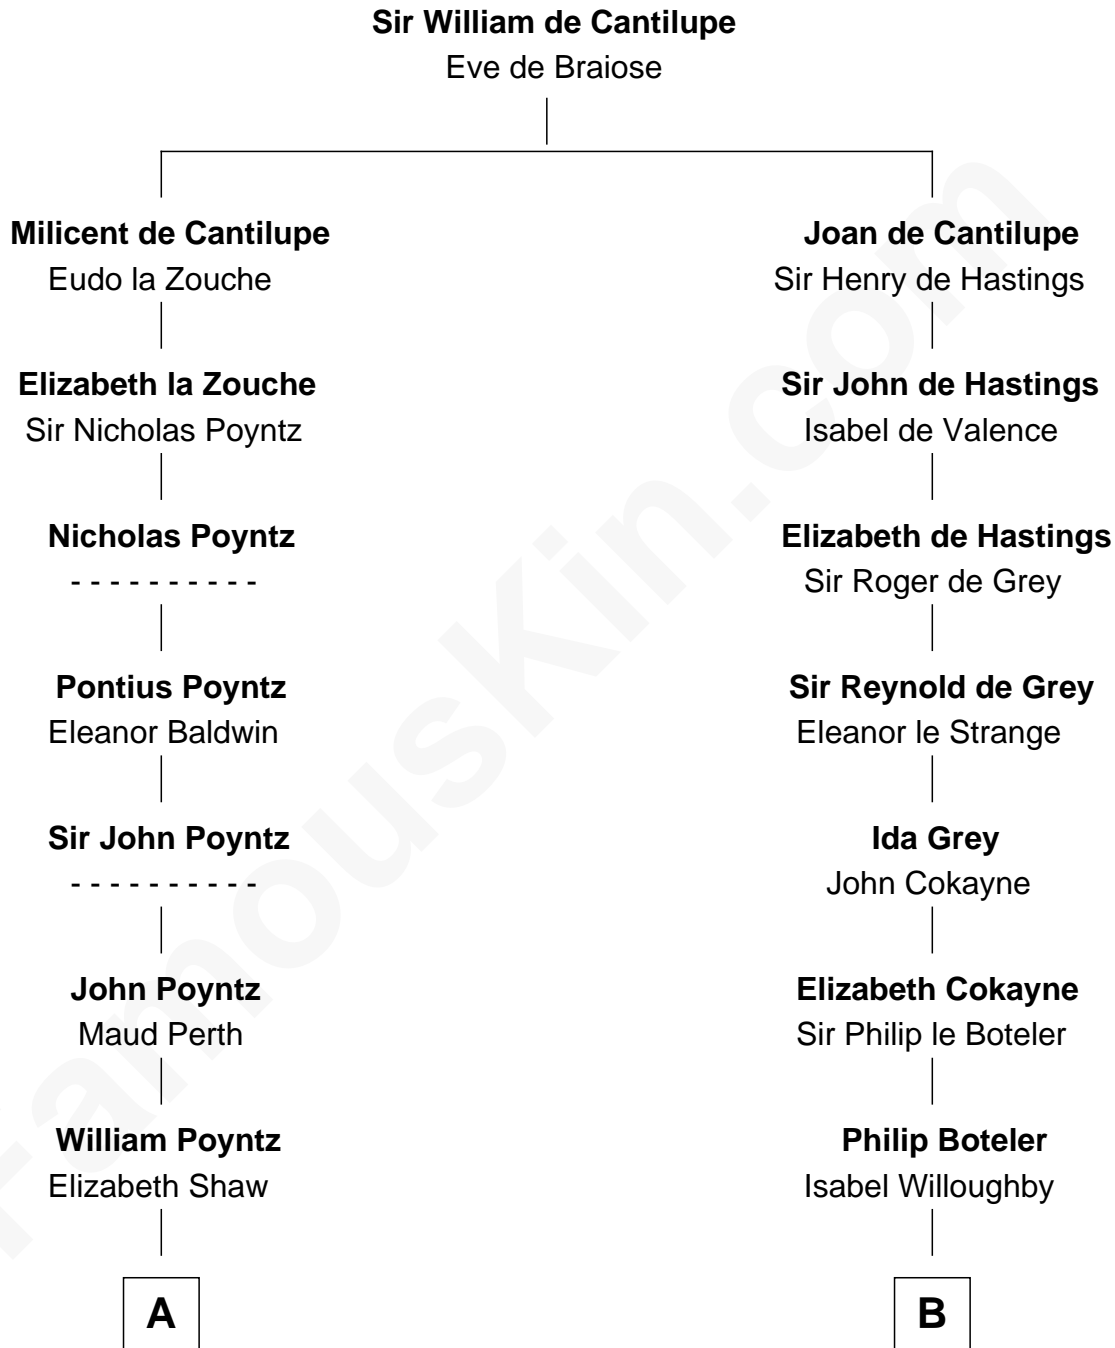

# FamousKin.com Relationship Chart of

**Truman Capote**

*Author of In Cold Blood*

20th cousin 1 time removed of

**Joseph Wharton**

*Founder of the Wharton School of Business*

**C**

**Susan M. Kendall**  
Oscar FitzAlan Knox

**John Brewer Knox**  
Lula Margaret Dinkins

**Mabel Knox**  
Archulus Persons

**Archulus Persons**  
Lillie May Faulk

**Truman Capote**  
*Author of In Cold Blood*

**D**

**Thomas Rodman**  
Mary Borden

**Hannah Rodman**  
Samuel Rowland Fisher

**Deborah Fisher**  
William Wharton

**Joseph Wharton**  
*Founder, Wharton School of Business*