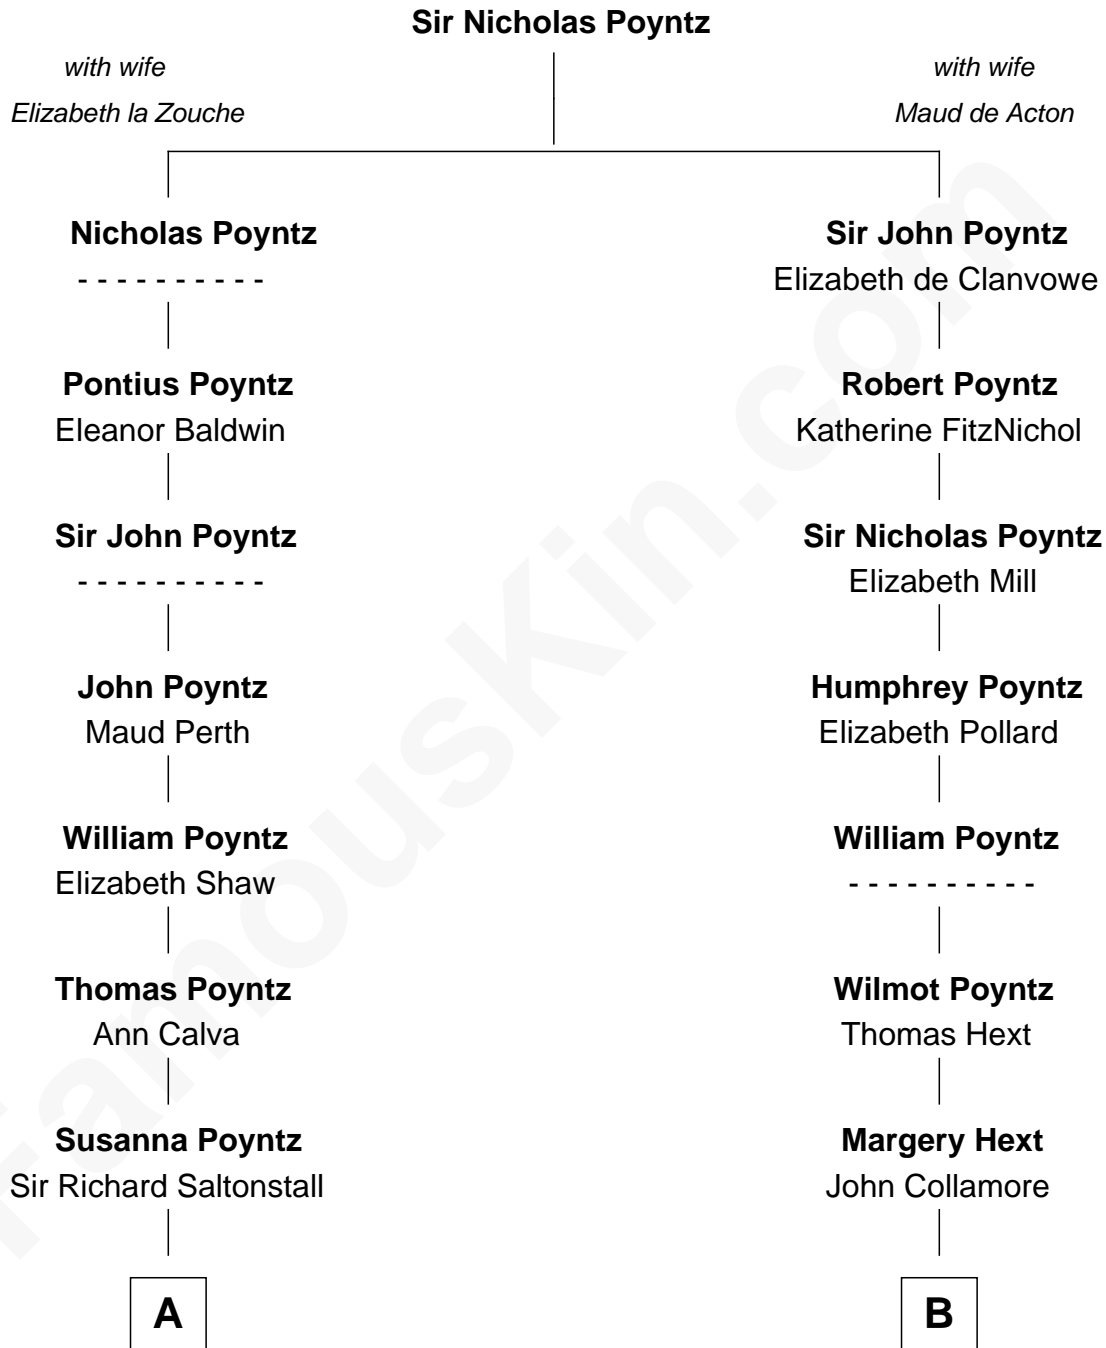

FamousKin.com

Relationship Chart of Truman Capote

Author of In Cold Blood

16th cousin 3 times removed of

Harriet Beecher Stowe

Author of Uncle Tom's Cabin

C

—
Mabel Knox
Archulus Persons

—
Archulus Persons
Lillie May Faulk

—
Truman Capote
Author of [In Cold Blood](#)

FamousKin.com