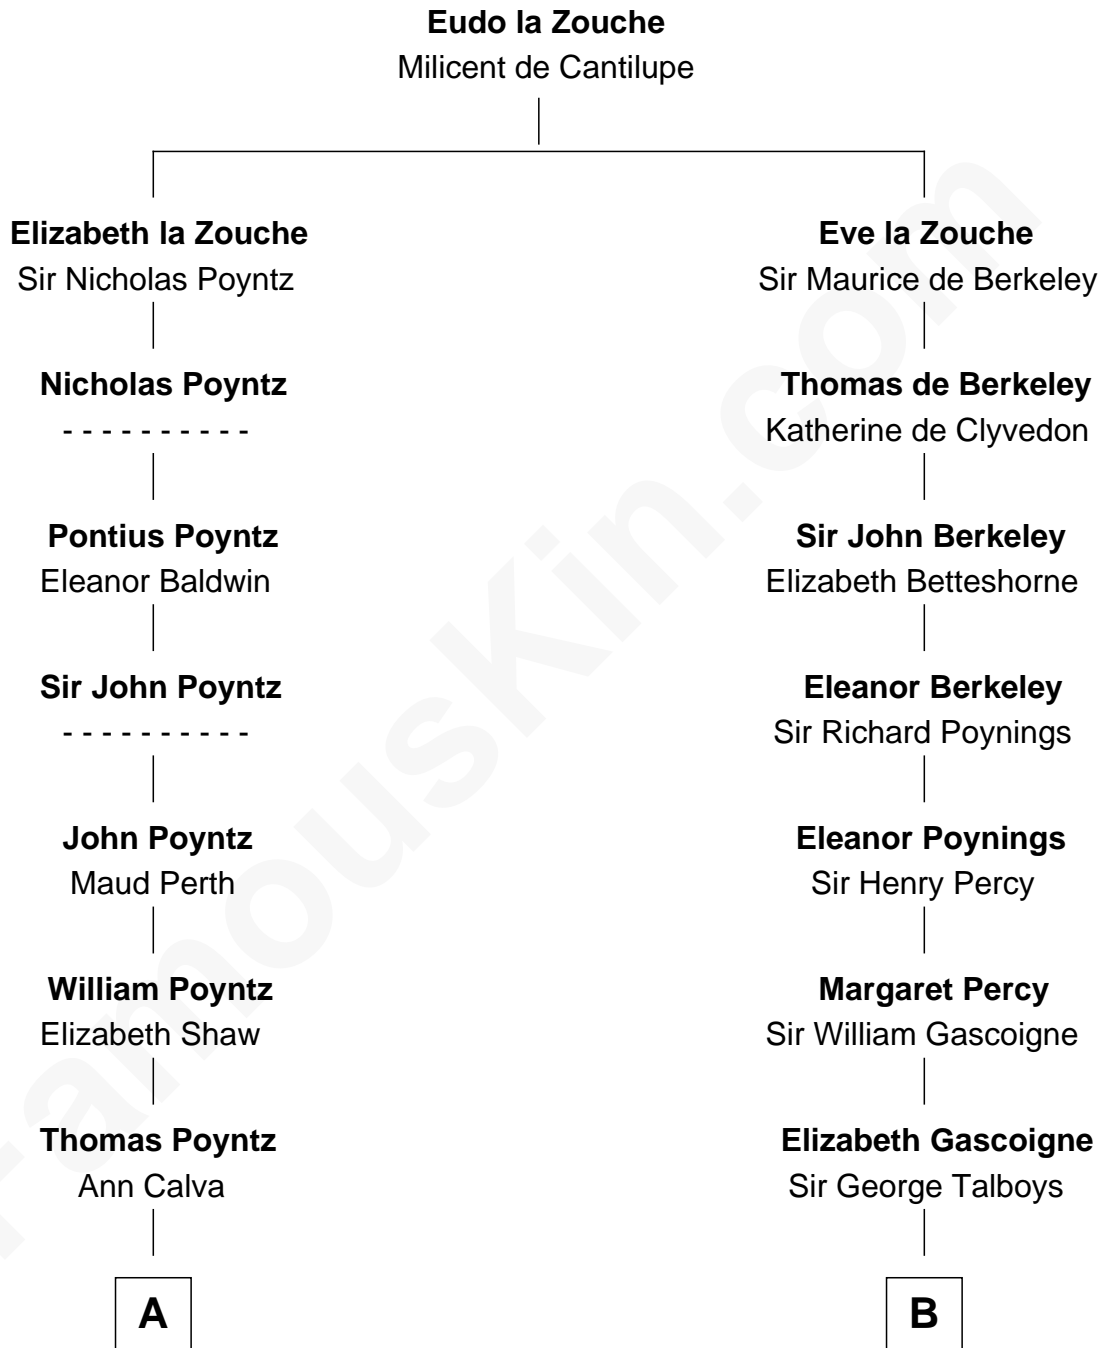

# FamousKin.com Relationship Chart of

**Truman Capote**

*Author of In Cold Blood*

15th cousin 5 times removed of

**Meriwether Lewis**

*Lewis and Clark Expedition*

**C**

—  
**John Brewer Knox**  
Lula Margaret Dinkins

—  
**Mabel Knox**  
Archulus Persons

—  
**Archulus Persons**  
Lillie May Faulk

—  
**Truman Capote**  
*Author of In Cold Blood*

FamousKin.com