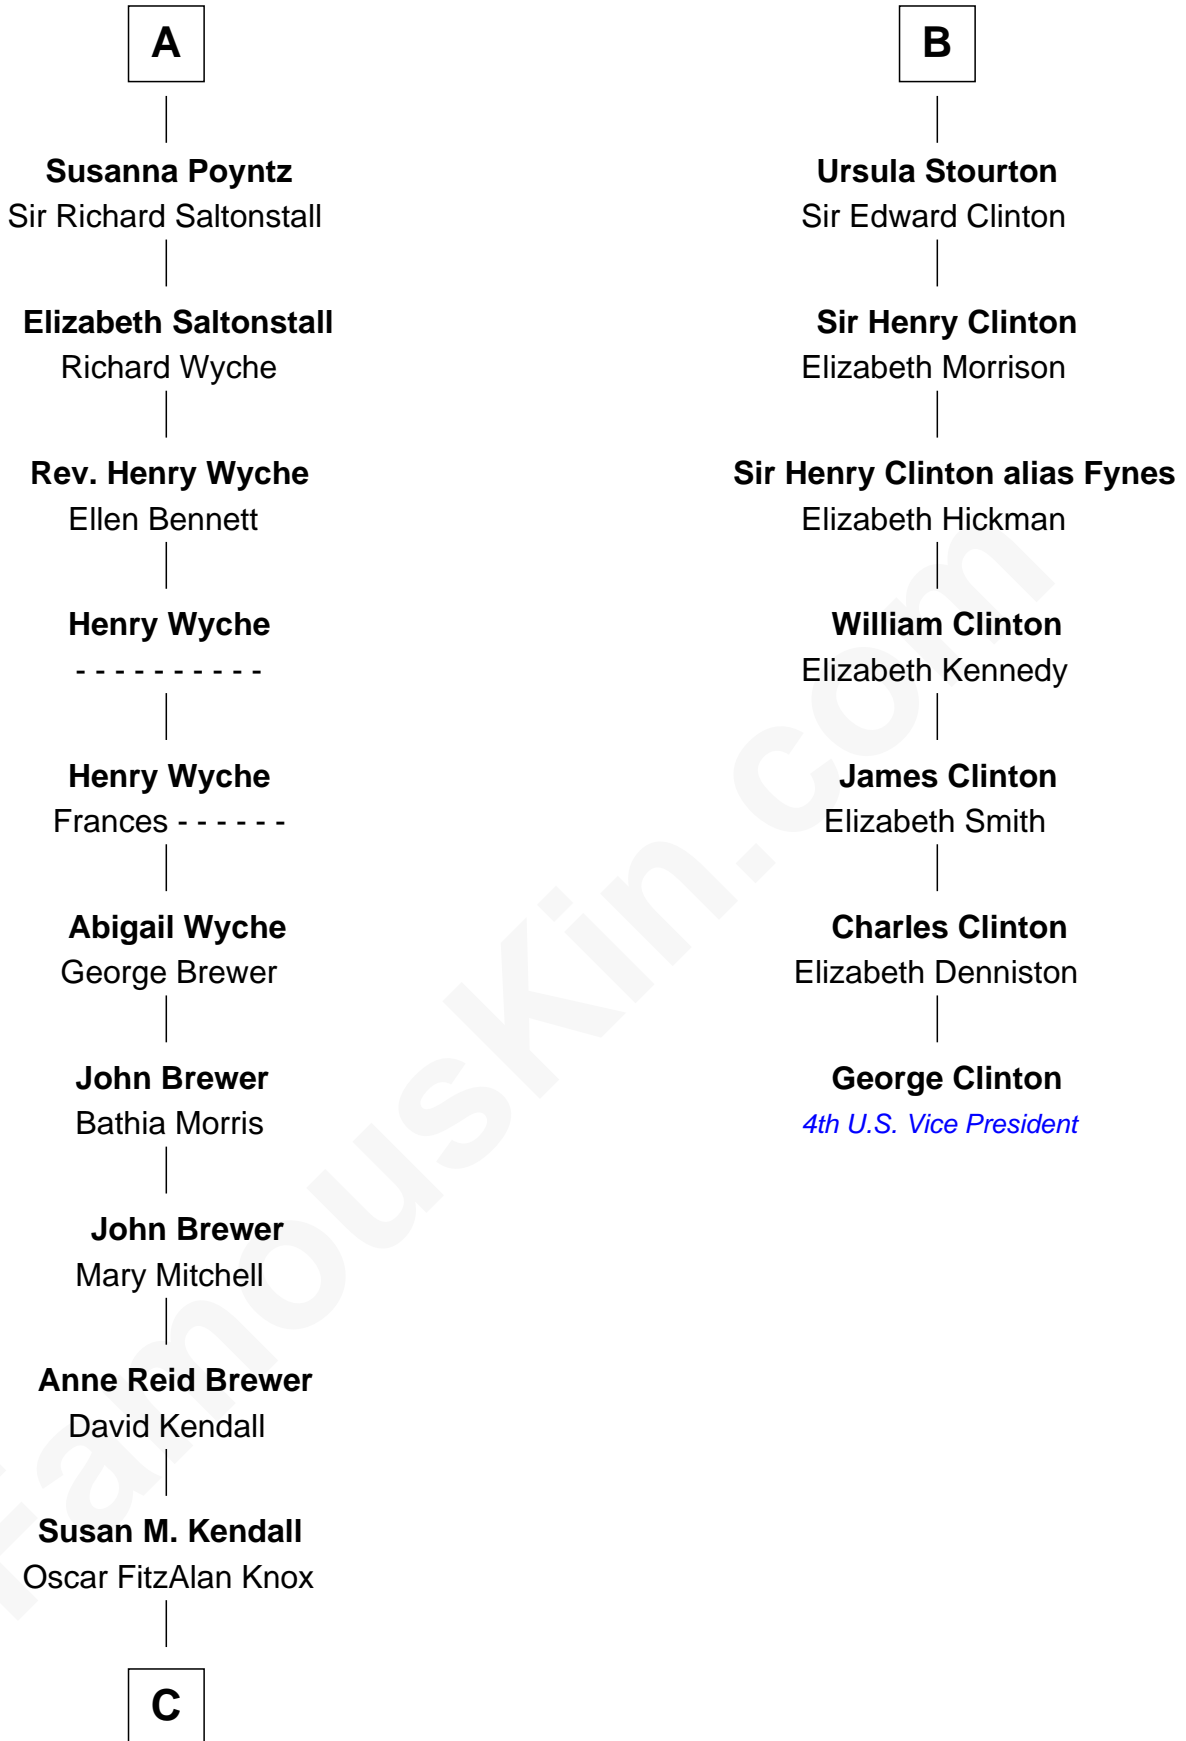

# FamousKin.com Relationship Chart of

**Truman Capote**

*Author of In Cold Blood*

13th cousin 7 times removed of

**George Clinton**

*4th U.S. Vice President*

**Eudo la Zouche**  
Milicent de Cantilupe

**Elizabeth la Zouche**  
Sir Nicholas Poyntz

**Nicholas Poyntz**  
-----

**Pontius Poyntz**  
Eleanor Baldwin

**Sir John Poyntz**  
-----

**John Poyntz**  
Maud Perth

**William Poyntz**  
Elizabeth Shaw

**Thomas Poyntz**  
Ann Calva

**A**

**Eve la Zouche**

Sir Maurice de Berkeley

**Thomas de Berkeley**  
Katherine de Clyvedon

**Sir John Berkeley**  
Elizabeth Betteshorne

**Elizabeth Berkeley**  
Sir John Sutton

**Sir John Sutton Dudley**  
Elizabeth Bramshot

**Edmund Dudley**  
Elizabeth Grey

**Elizabeth Dudley**  
William Stourton

**B**

**C**

—  
**John Brewer Knox**  
Lula Margaret Dinkins

—  
**Mabel Knox**  
Archulus Persons

—  
**Archulus Persons**  
Lillie May Faulk