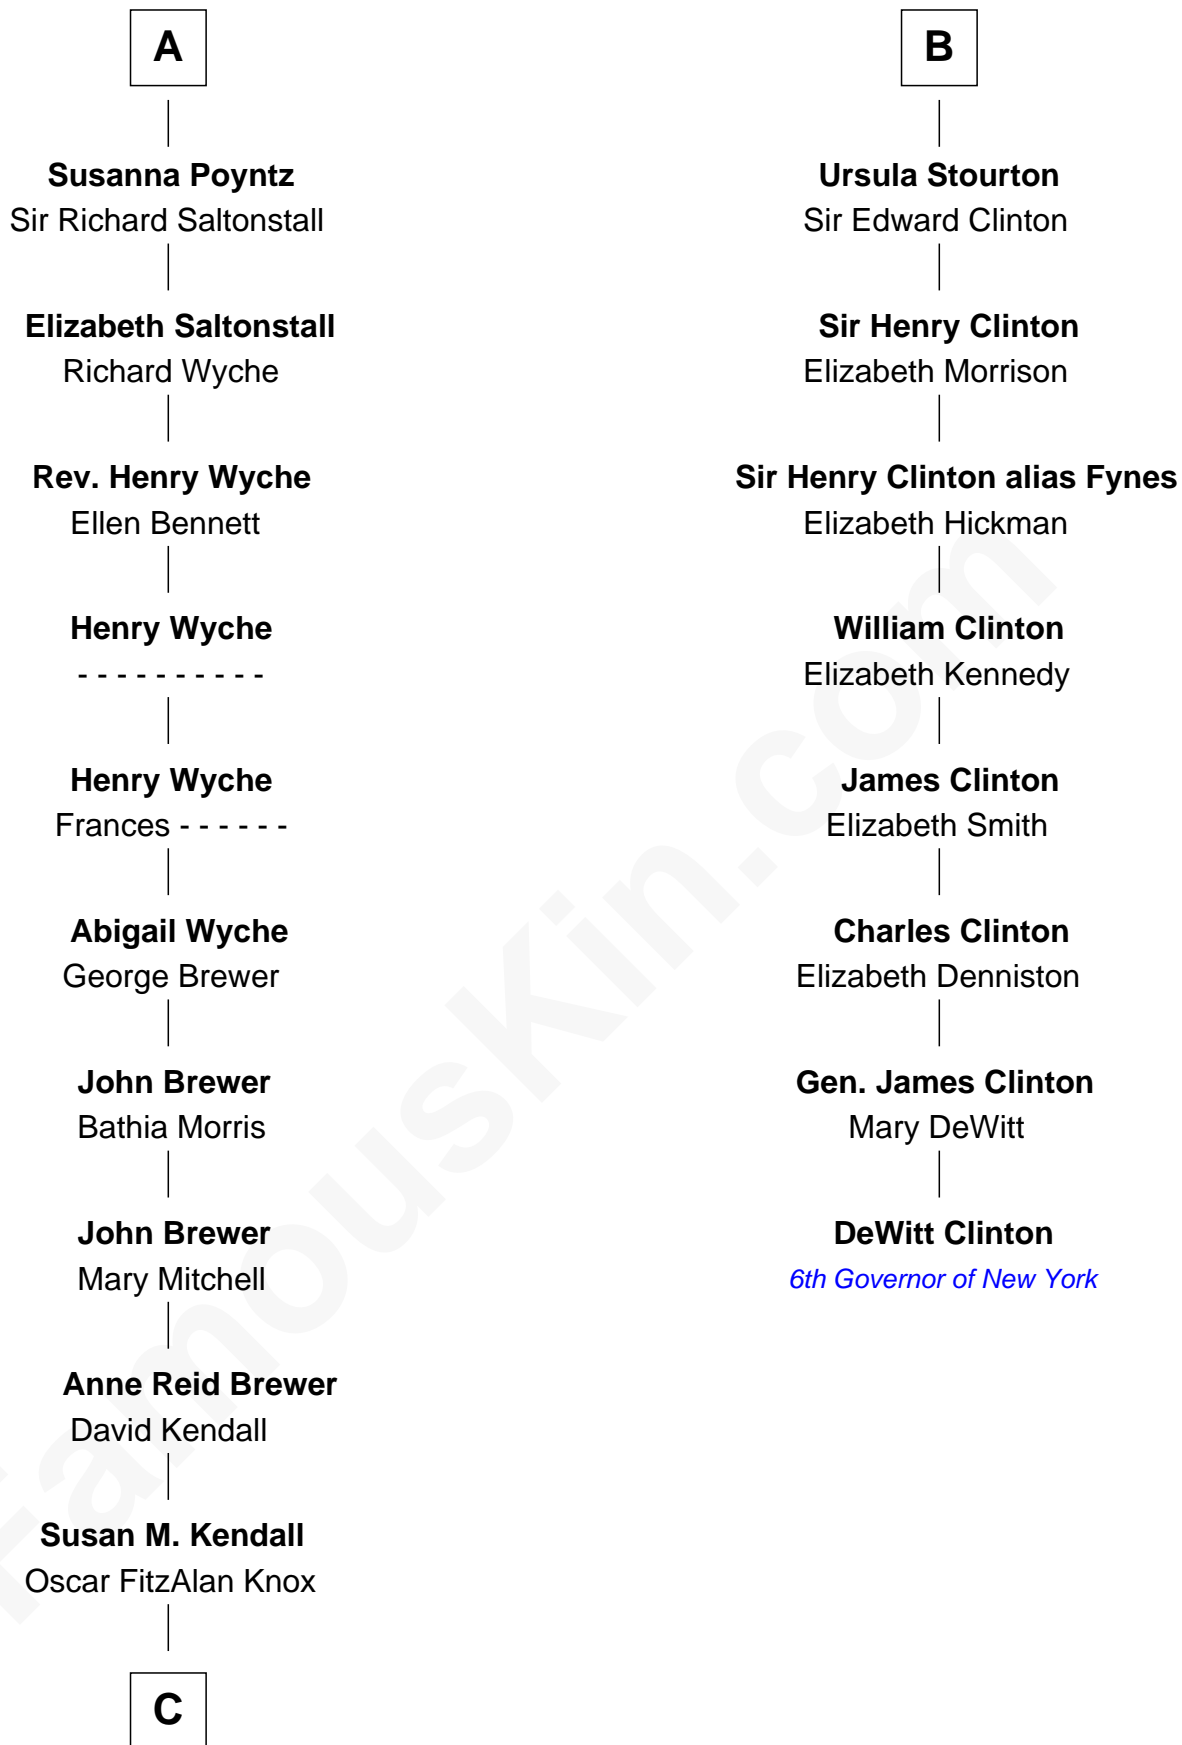

FamousKin.com Relationship Chart of

Truman Capote

Author of In Cold Blood

14th cousin 6 times removed of

DeWitt Clinton

6th Governor of New York

C

—
John Brewer Knox
Lula Margaret Dinkins

—
Mabel Knox
Archulus Persons

—
Archulus Persons
Lillie May Faulk

—
Truman Capote
Author of In Cold Blood

FamousKin.com