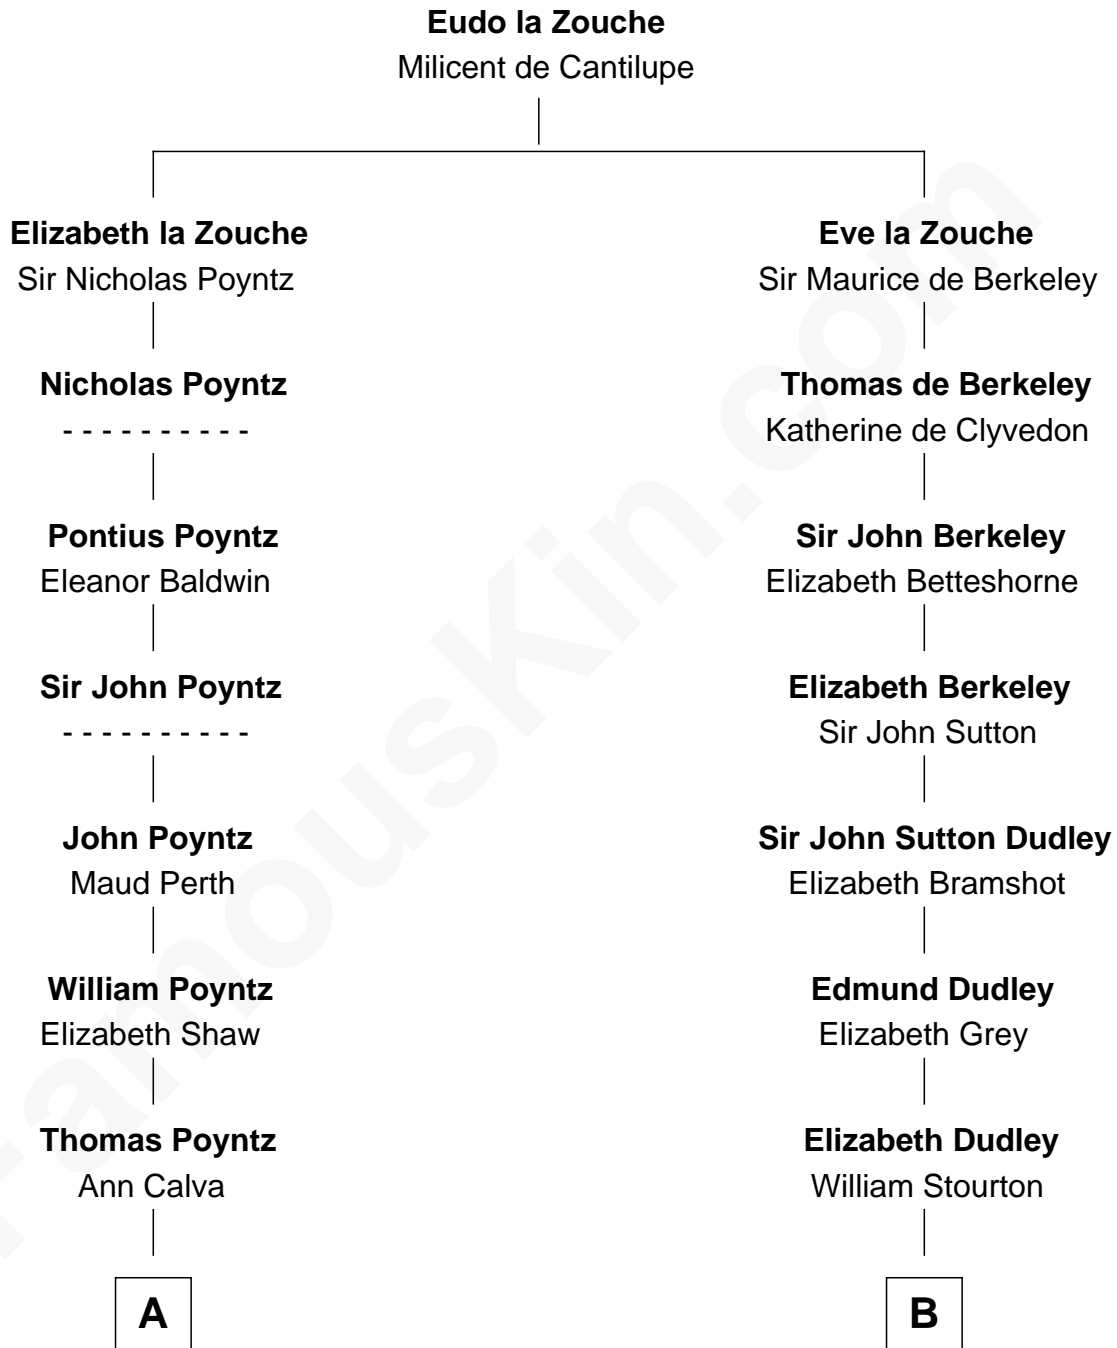

FamousKin.com Relationship Chart of

Truman Capote

Author of In Cold Blood

14th cousin 6 times removed of

DeWitt Clinton

6th Governor of New York

C

—
John Brewer Knox
Lula Margaret Dinkins

—
Mabel Knox
Archulus Persons

—
Archulus Persons
Lillie May Faulk

—
Truman Capote
Author of In Cold Blood

FamousKin.com