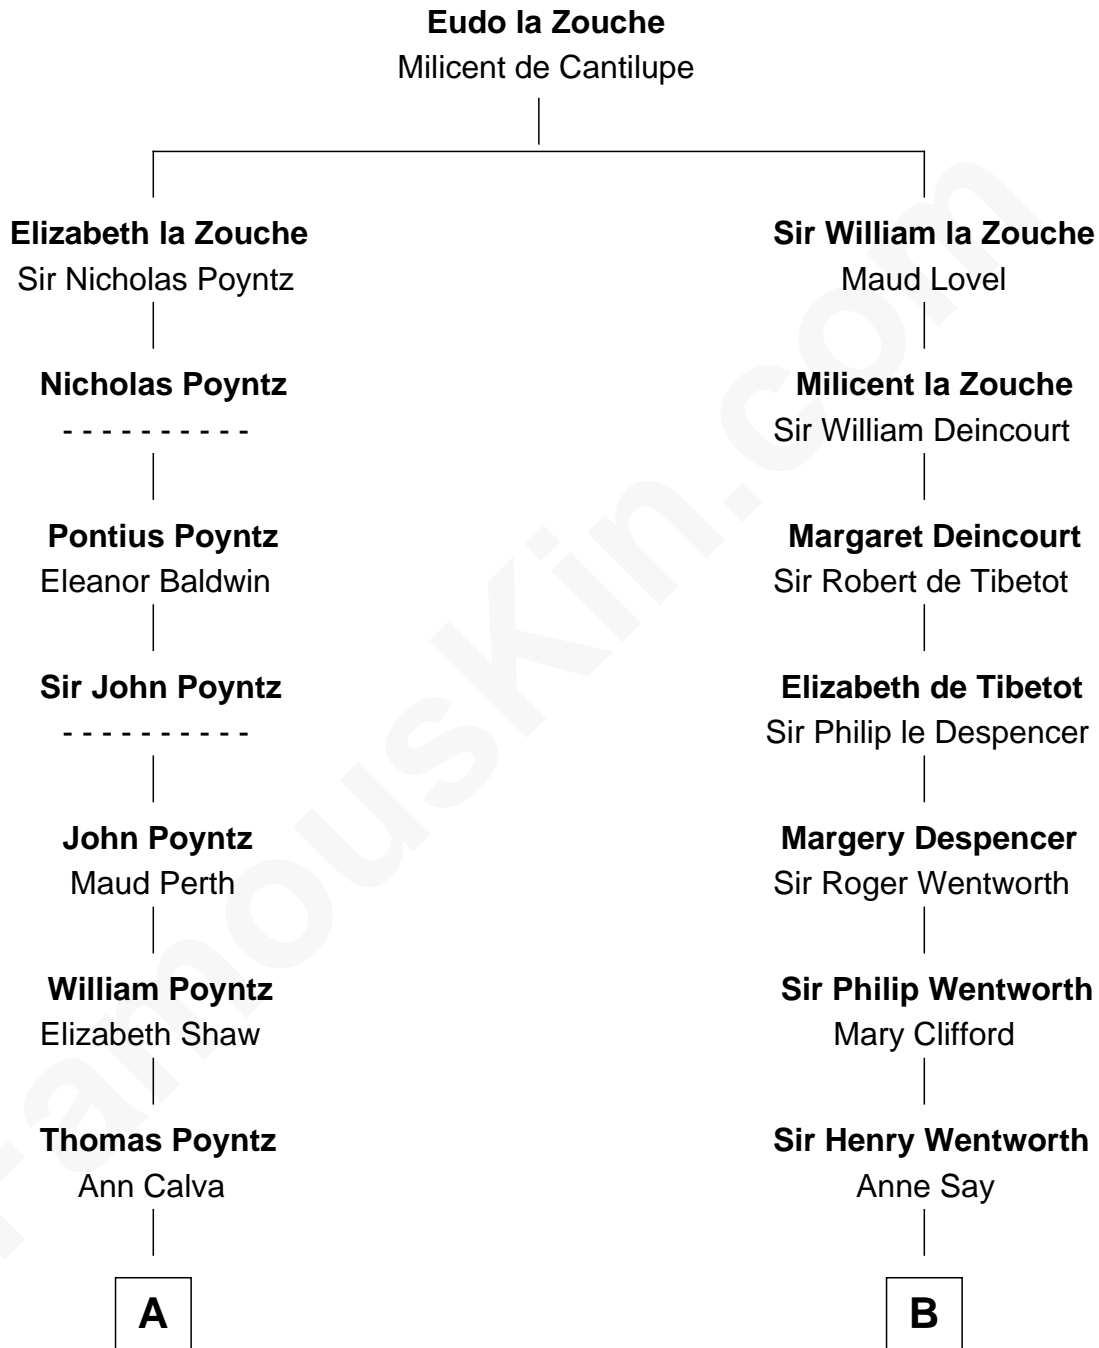

FamousKin.com

Relationship Chart of

Truman Capote

Author of In Cold Blood

17th cousin 3 times removed of

Lt. Gen. James Brudenell

Leader of the "Charge of the Light Brigade"

C

—
John Brewer Knox
Lula Margaret Dinkins

—
Mabel Knox
Archulus Persons

—
Archulus Persons
Lillie May Faulk

—
Truman Capote
Author of In Cold Blood

FamousKin.com