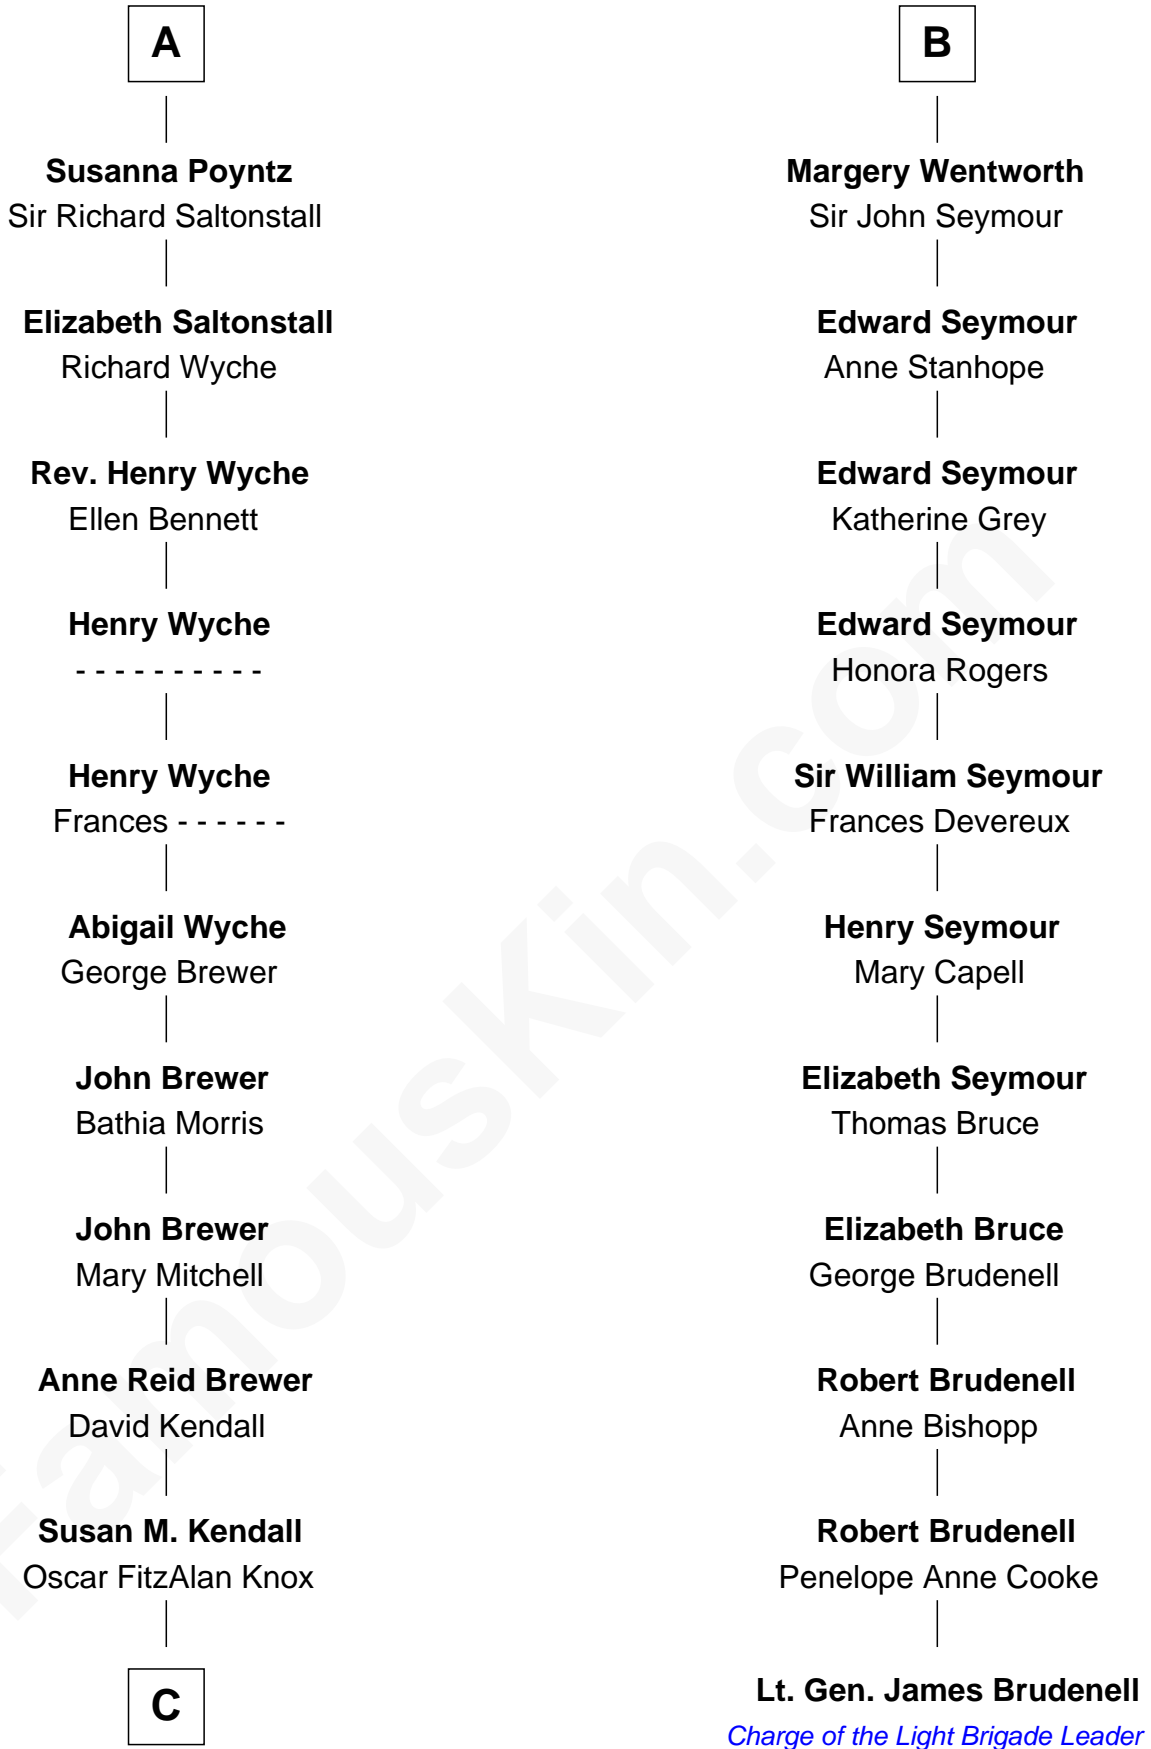

FamousKin.com

Relationship Chart of

Truman Capote

Author of In Cold Blood

17th cousin 3 times removed of

Lt. Gen. James Brudenell

Leader of the "Charge of the Light Brigade"

C

—
John Brewer Knox
Lula Margaret Dinkins

—
Mabel Knox
Archulus Persons

—
Archulus Persons
Lillie May Faulk

—
Truman Capote
Author of In Cold Blood

FamousKin.com