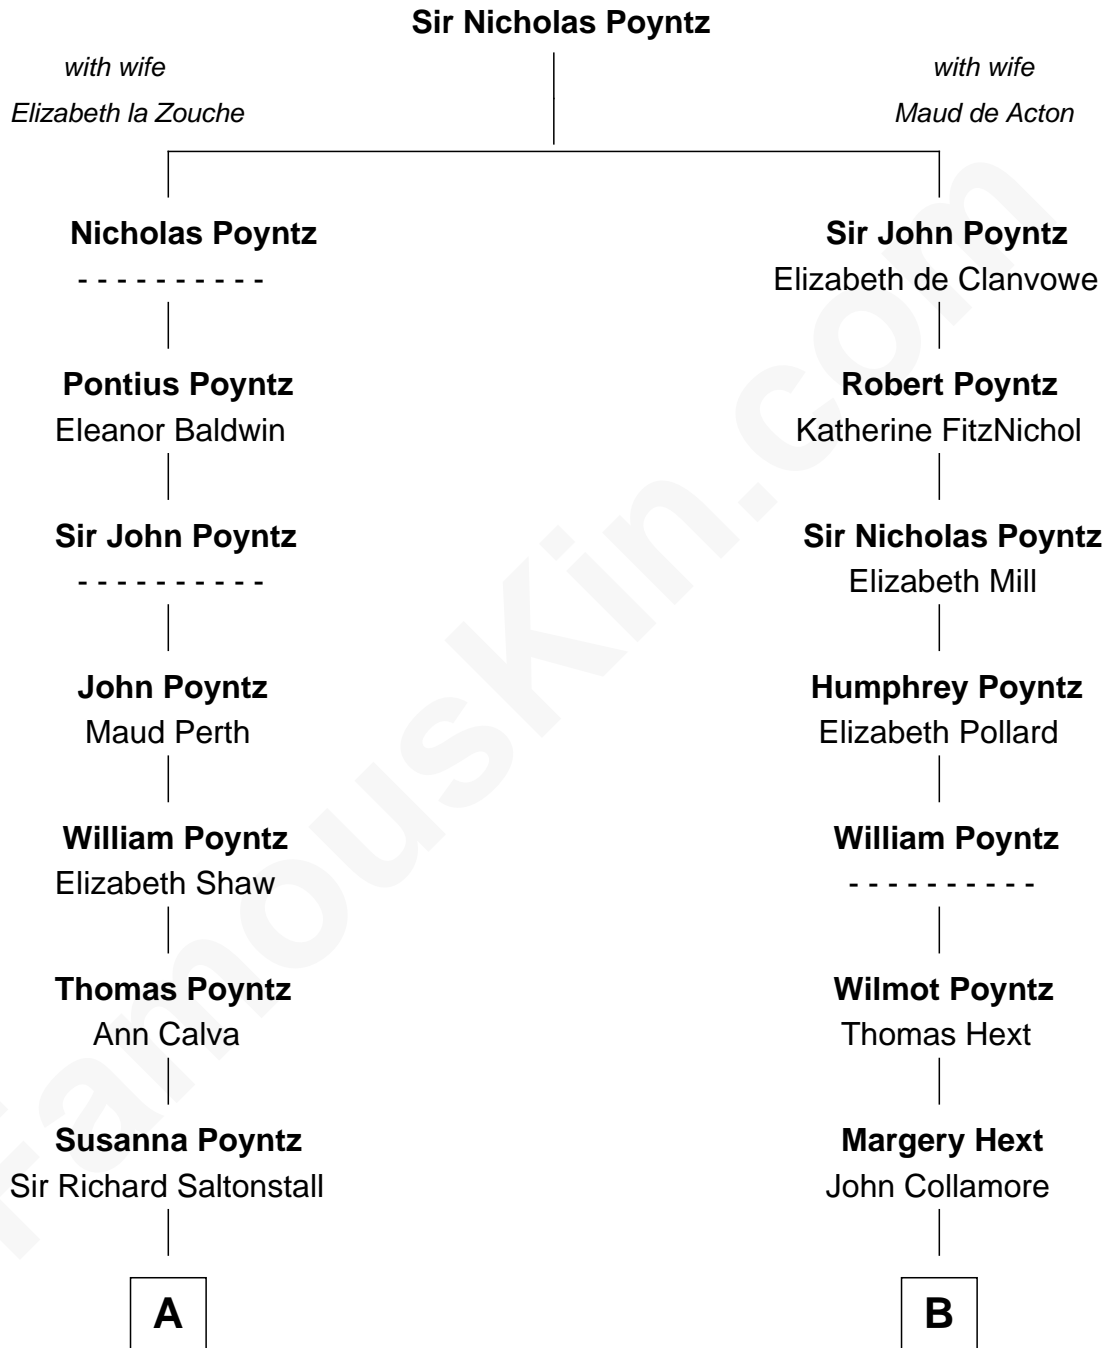

# FamousKin.com Relationship Chart of

**Truman Capote**

*Author of In Cold Blood*

19th cousin 1 time removed of

**Andrew Shue**

*TV Actor*

**C**

**Mabel Knox**  
Archulus Persons

**Archulus Persons**  
Lillie May Faulk

**Truman Capote**  
*Author of In Cold Blood*

**D**

**Harriet Grace Brewster Willcox**  
Alexander Hunter Gunn

**Mary Brewster Gunn**  
Adoniram Judson Wells

**Anne Brewster Wells**  
James William Shue

**Andrew Shue**  
*TV Actor*