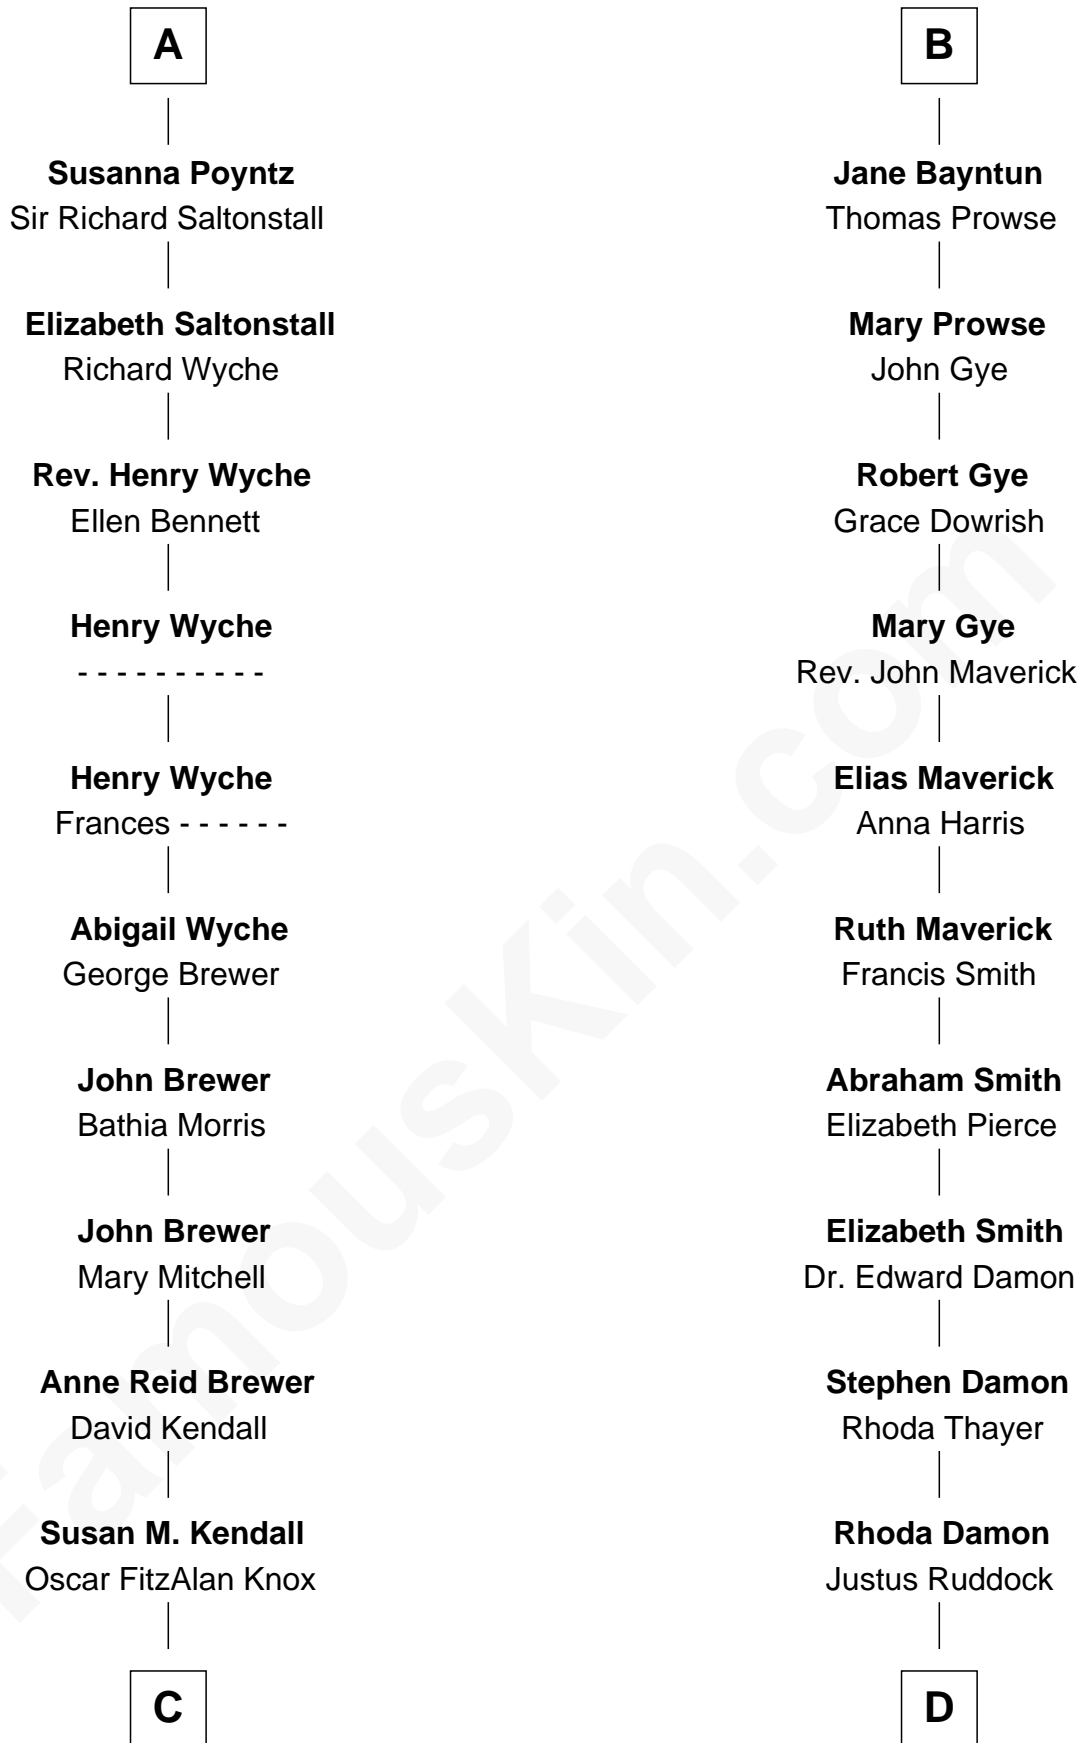

FamousKin.com Relationship Chart of

Truman Capote

Author of In Cold Blood

20th cousin 1 time removed of

Sarah Palin

9th Governor of Alaska

C

John Brewer Knox
Lula Margaret Dinkins

Mabel Knox
Archulus Persons

Archulus Persons
Lillie May Faulk

Truman Capote
Author of In Cold Blood

D

Thomas S. Ruddock
Maria Nancy Newell

May Belle Ruddock
Henry Charles Brandt

Nellie Marie Brandt
Charles Francis Heath

Charles Richard Heath
Sarah Sheeran

Sarah Palin
9th Governor of Alaska

FamousKin.com