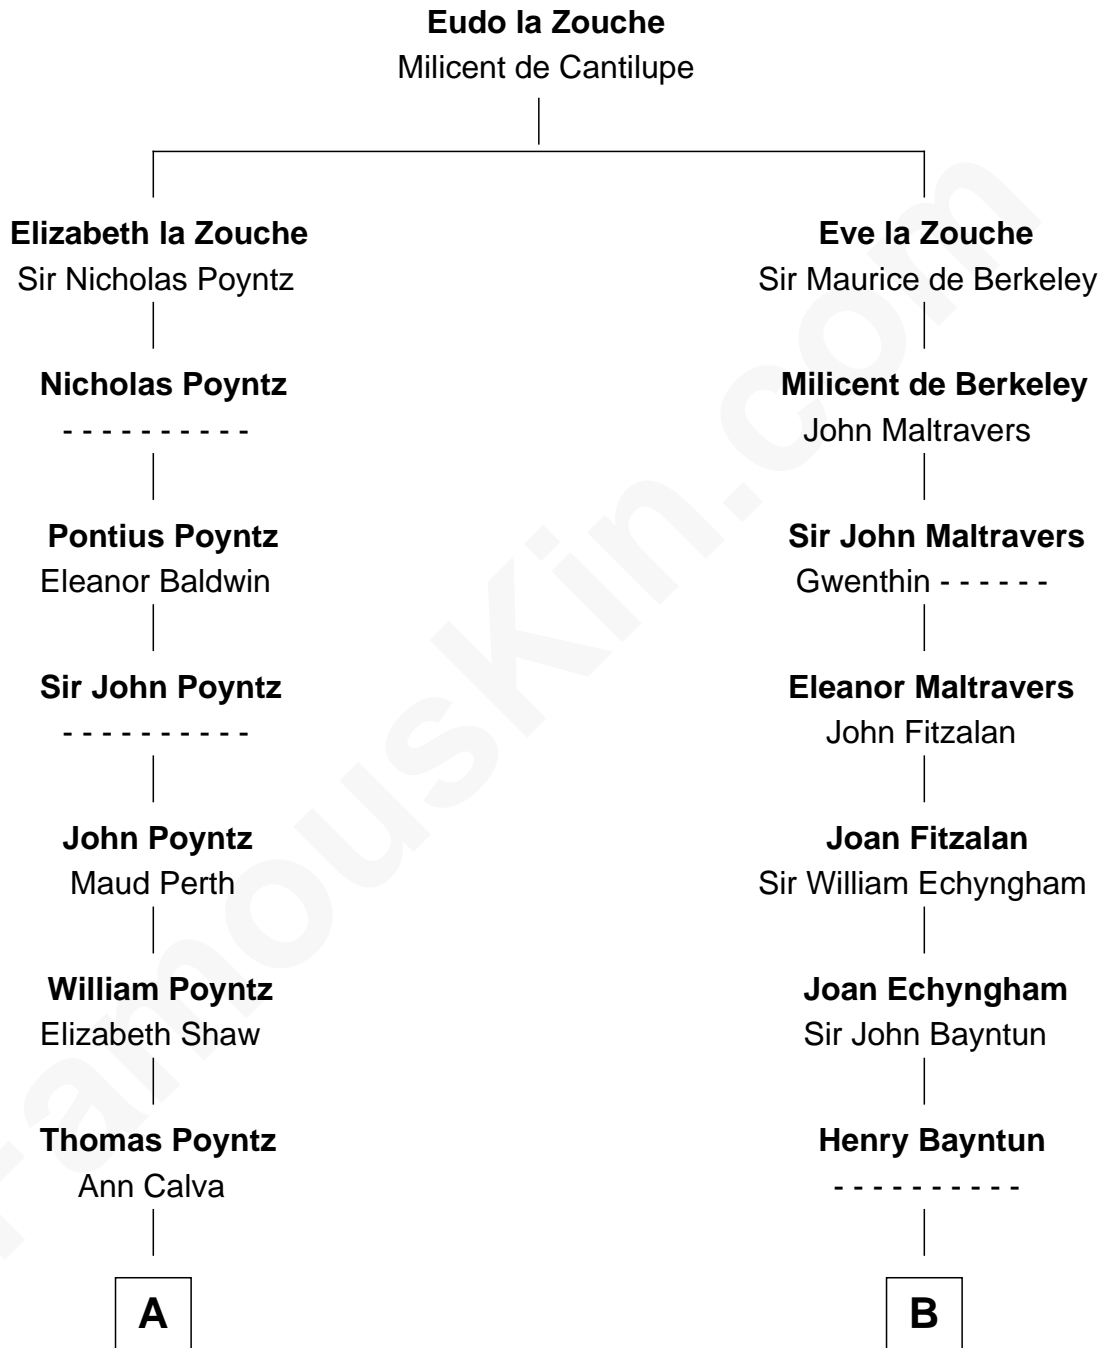

FamousKin.com Relationship Chart of

Truman Capote

Author of In Cold Blood

20th cousin 1 time removed of

Sarah Palin

9th Governor of Alaska

C

John Brewer Knox
Lula Margaret Dinkins

Mabel Knox
Archulus Persons

Archulus Persons
Lillie May Faulk

Truman Capote
Author of In Cold Blood

D

Thomas S. Ruddock
Maria Nancy Newell

May Belle Ruddock
Henry Charles Brandt

Nellie Marie Brandt
Charles Francis Heath

Charles Richard Heath
Sarah Sheeran

Sarah Palin
9th Governor of Alaska

FamousKin.com