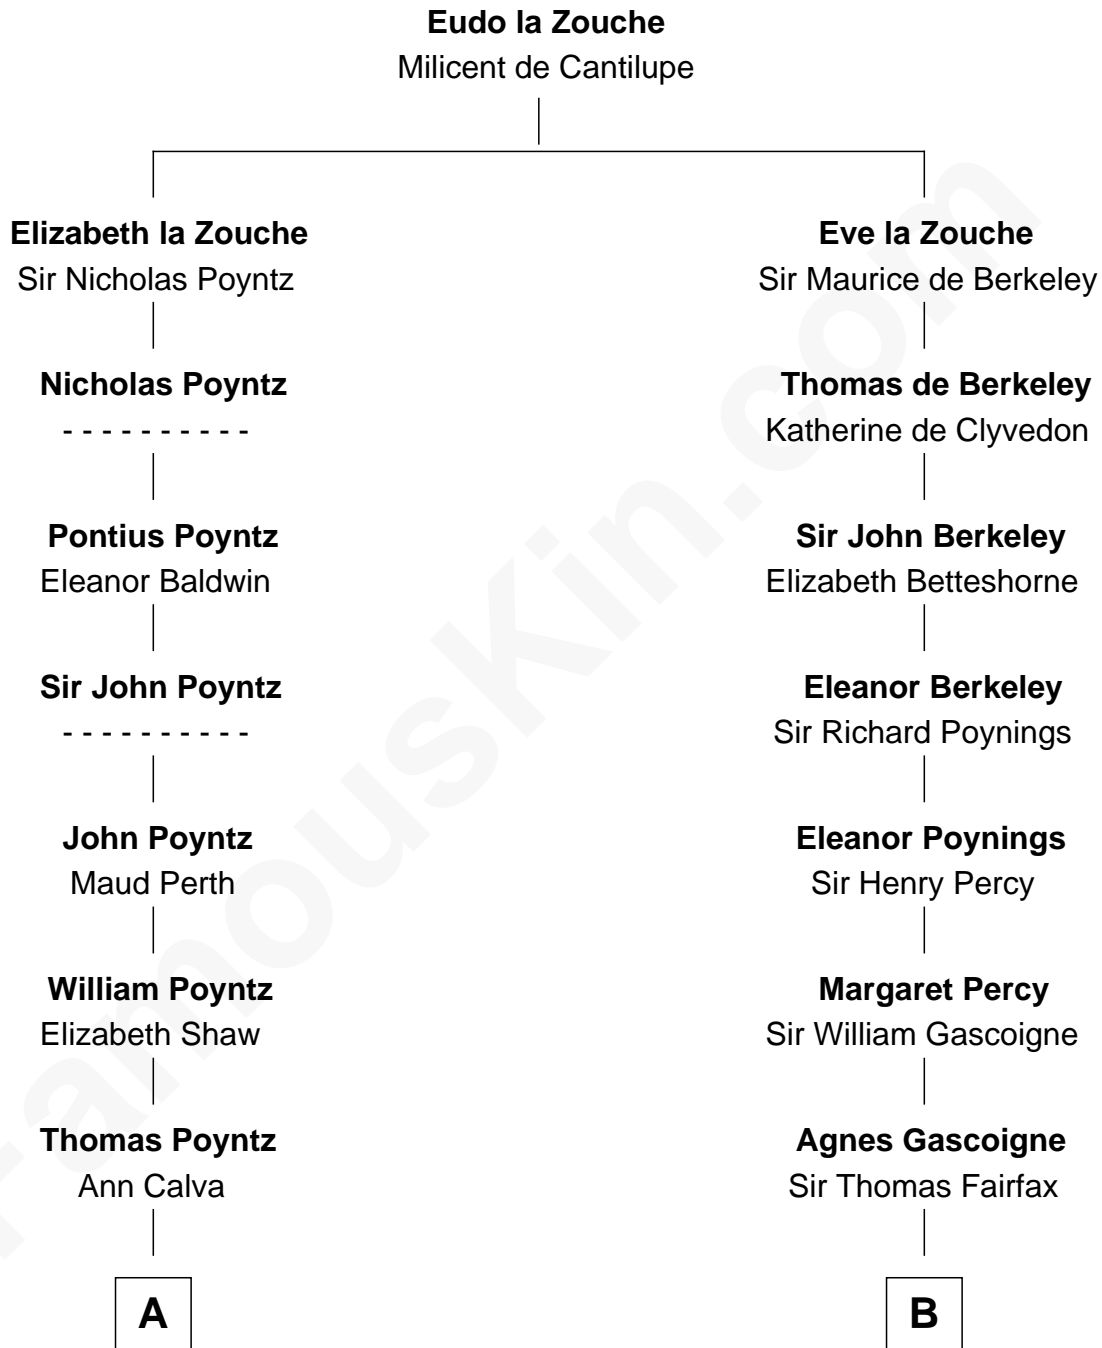

FamousKin.com Relationship Chart of

Truman Capote

Author of In Cold Blood

15th cousin 5 times removed of

Harriet Martineau

Author of The Hour and the Man

C

—
John Brewer Knox
Lula Margaret Dinkins

—
Mabel Knox
Archulus Persons

—
Archulus Persons
Lillie May Faulk

—
Truman Capote
Author of In Cold Blood

FamousKin.com