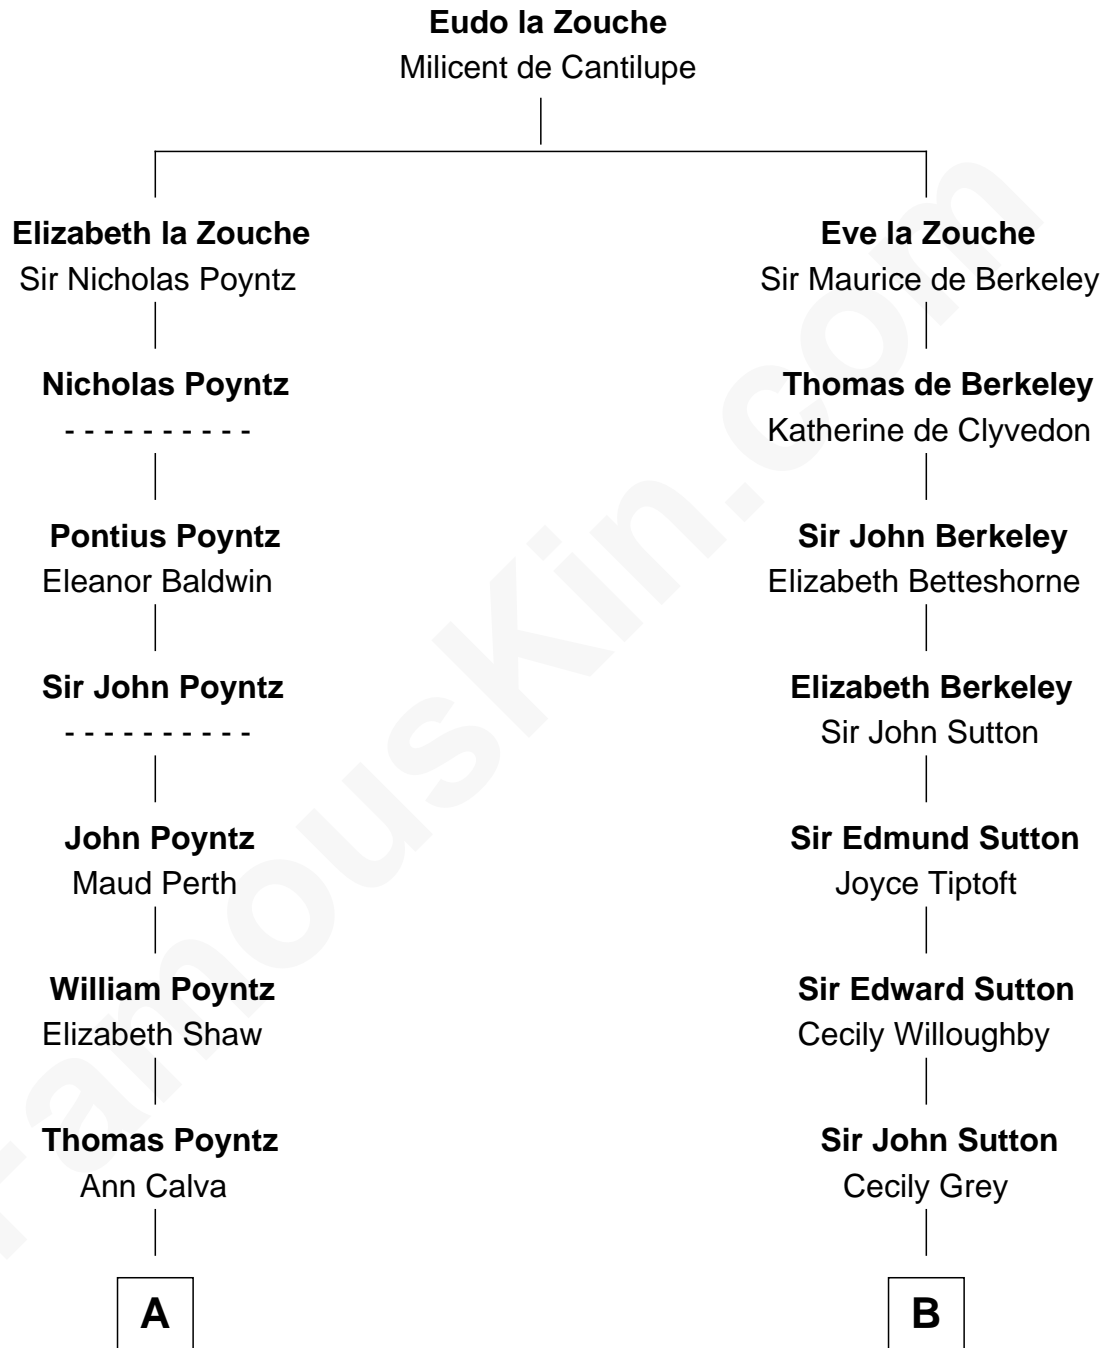

# FamousKin.com

## Relationship Chart of Truman Capote

*Author of In Cold Blood*

17th cousin 3 times removed of

**Oliver Wendell Holmes, Jr.**

*U.S. Supreme Court Justice*

**C**

—  
**John Brewer Knox**  
Lula Margaret Dinkins

—  
**Mabel Knox**  
Archulus Persons

—  
**Archulus Persons**  
Lillie May Faulk

—  
**Truman Capote**  
*Author of In Cold Blood*