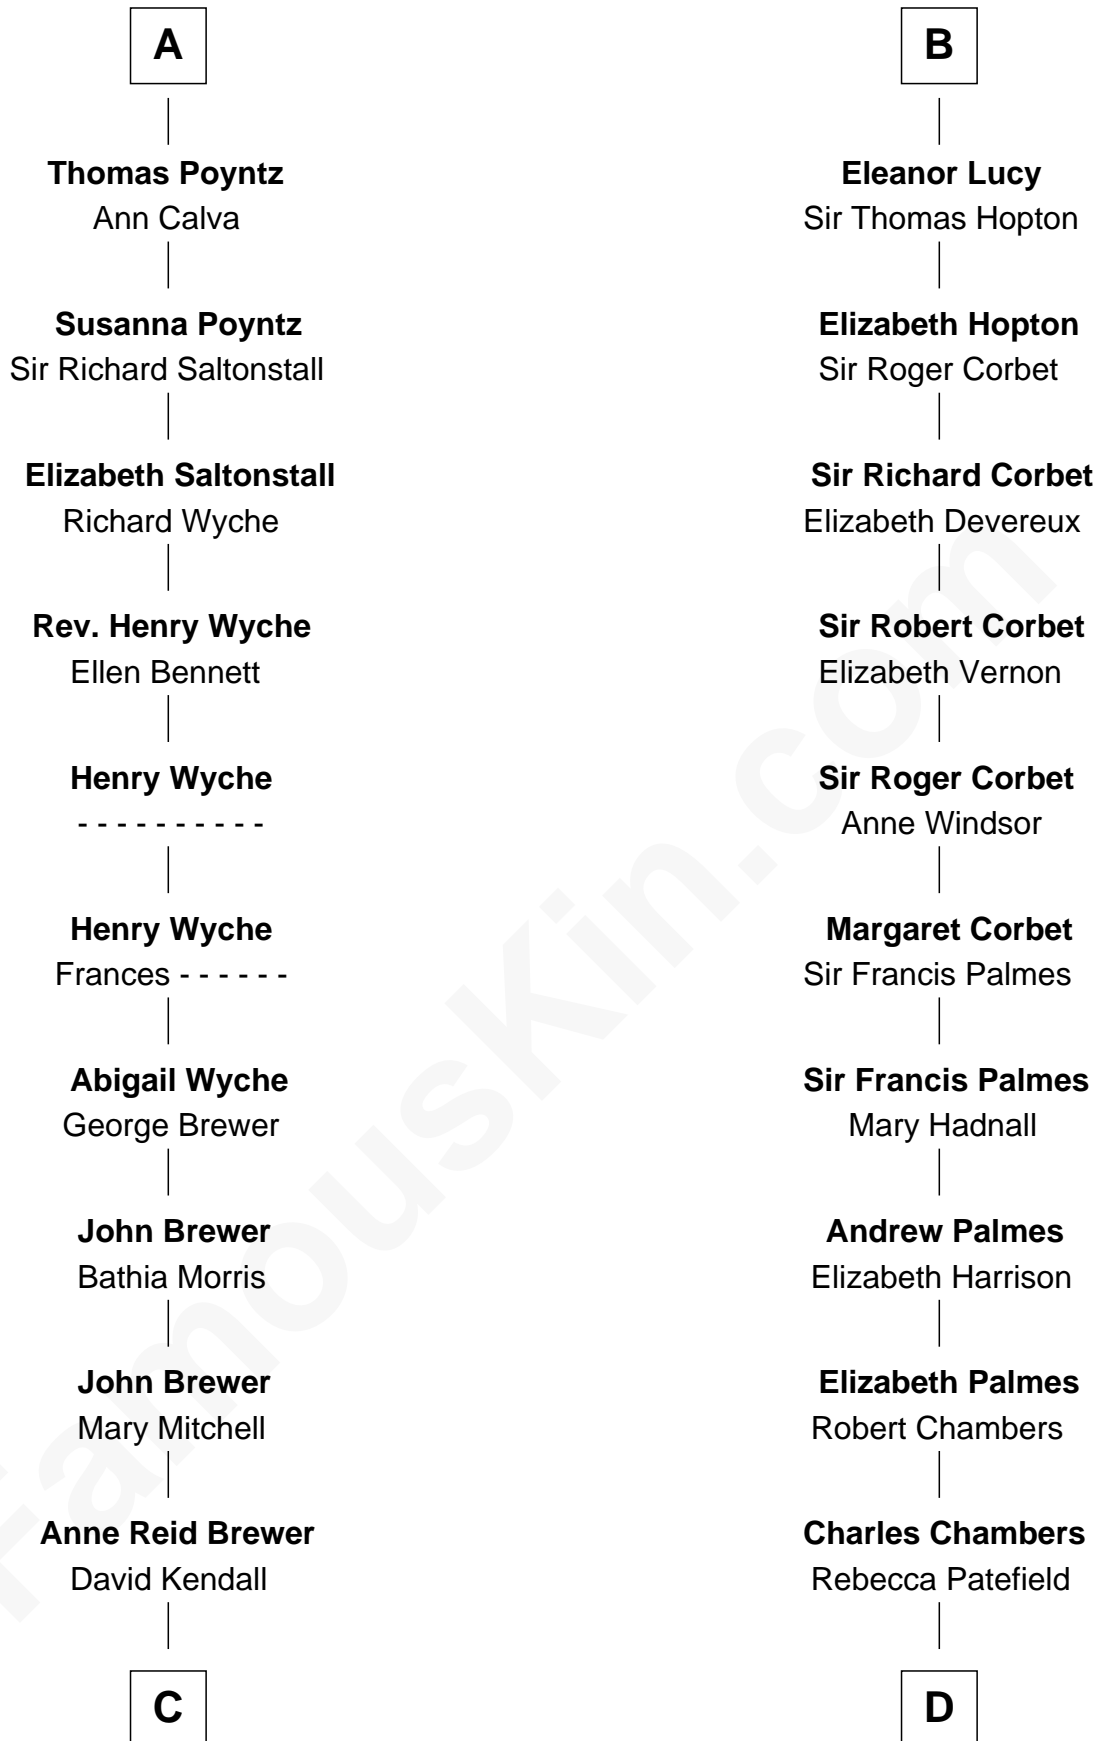

FamousKin.com Relationship Chart of

Truman Capote

Author of In Cold Blood

21st cousin of

James Russell Lowell

American "Fireside" Poet

Sir William de Cantilupe

Eve de Braiose