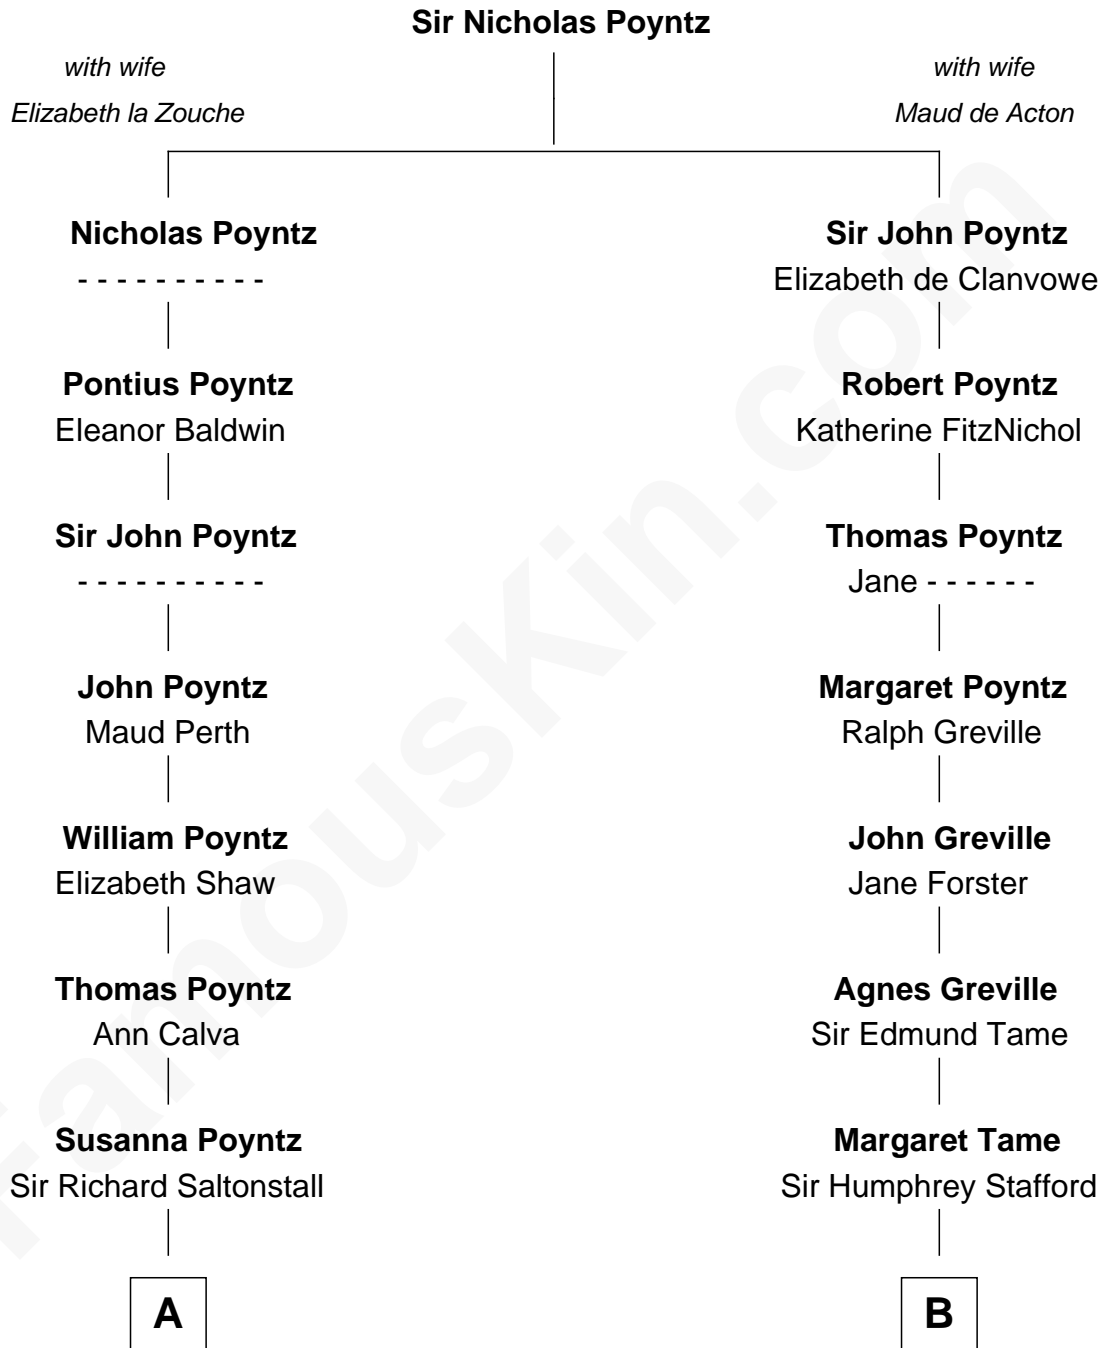

FamousKin.com Relationship Chart of

Truman Capote

Author of In Cold Blood

15th cousin 4 times removed of

Samuel Ward King

15th Governor of Rhode Island

C

—
Mabel Knox
Archulus Persons

—
Archulus Persons
Lillie May Faulk

—
Truman Capote
Author of [In Cold Blood](#)

FamousKin.com