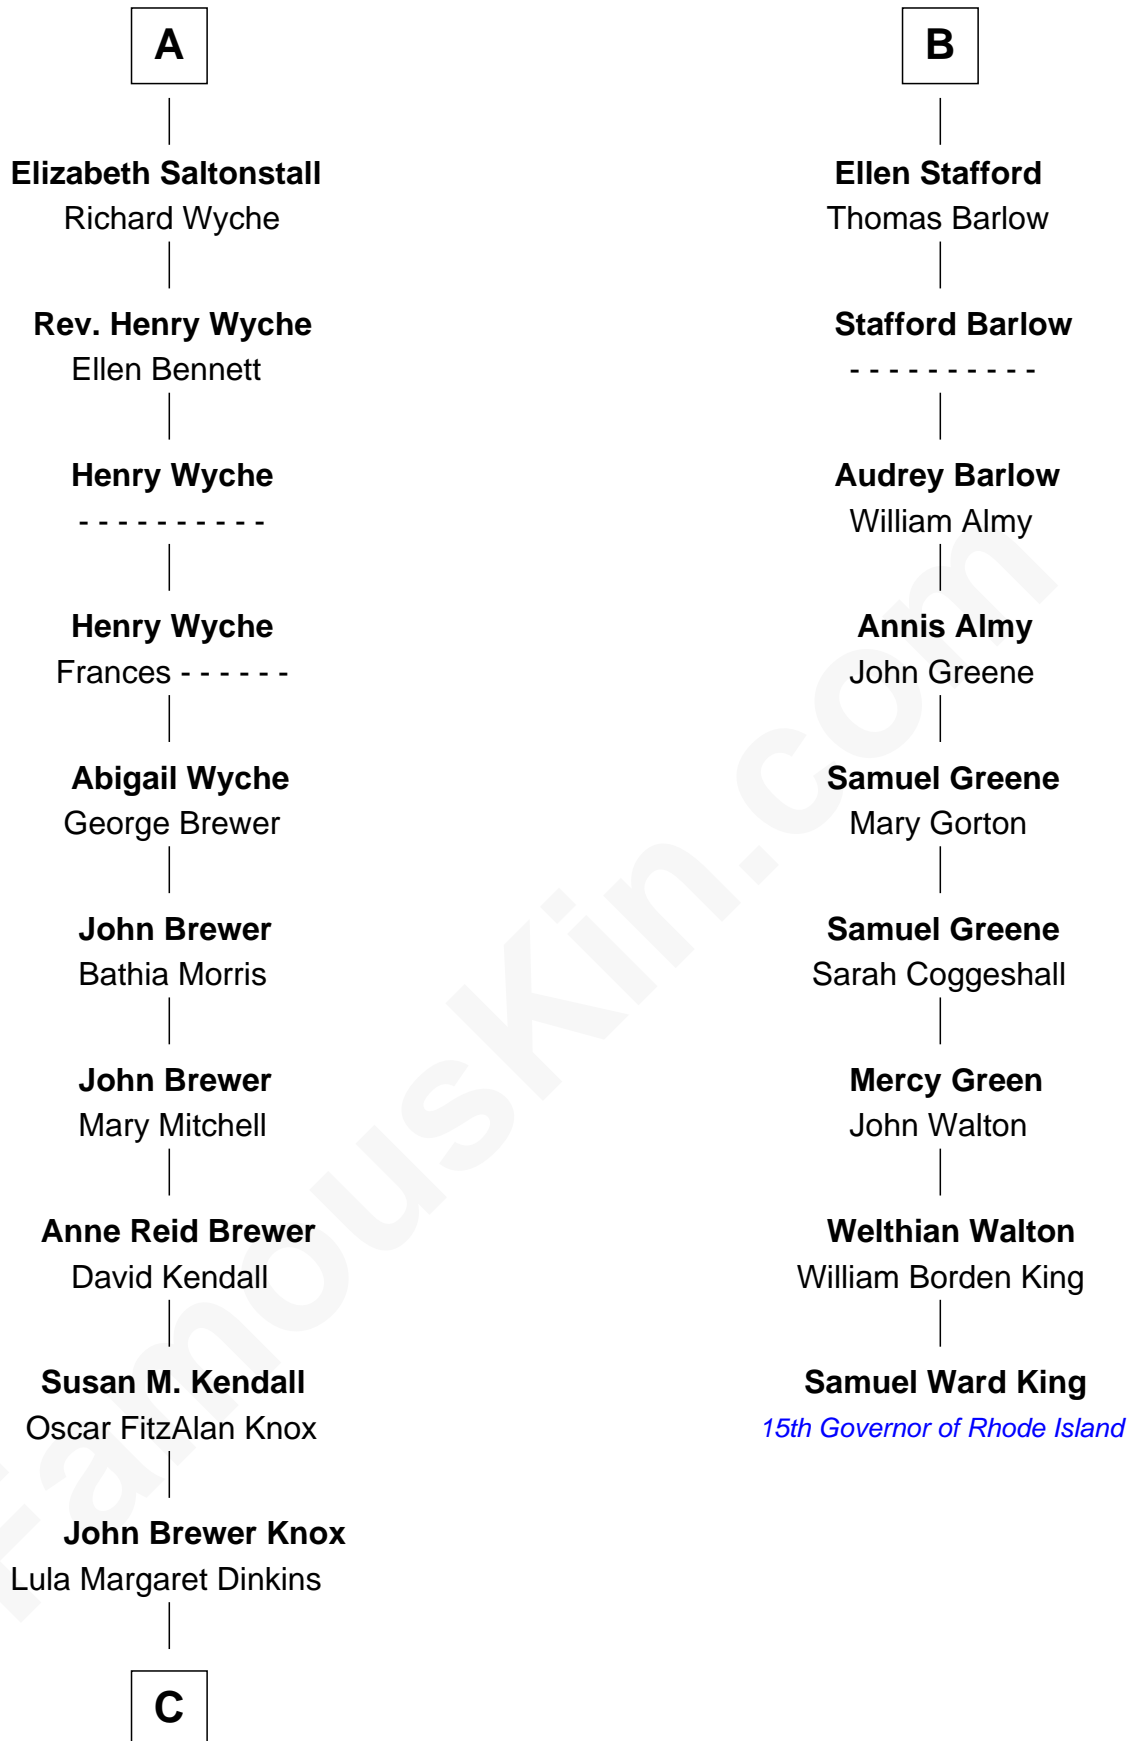

FamousKin.com Relationship Chart of

Truman Capote

Author of In Cold Blood

15th cousin 4 times removed of

Samuel Ward King

15th Governor of Rhode Island

C

—
Mabel Knox
Archulus Persons

—
Archulus Persons
Lillie May Faulk

—
Truman Capote
Author of [In Cold Blood](#)

FamousKin.com