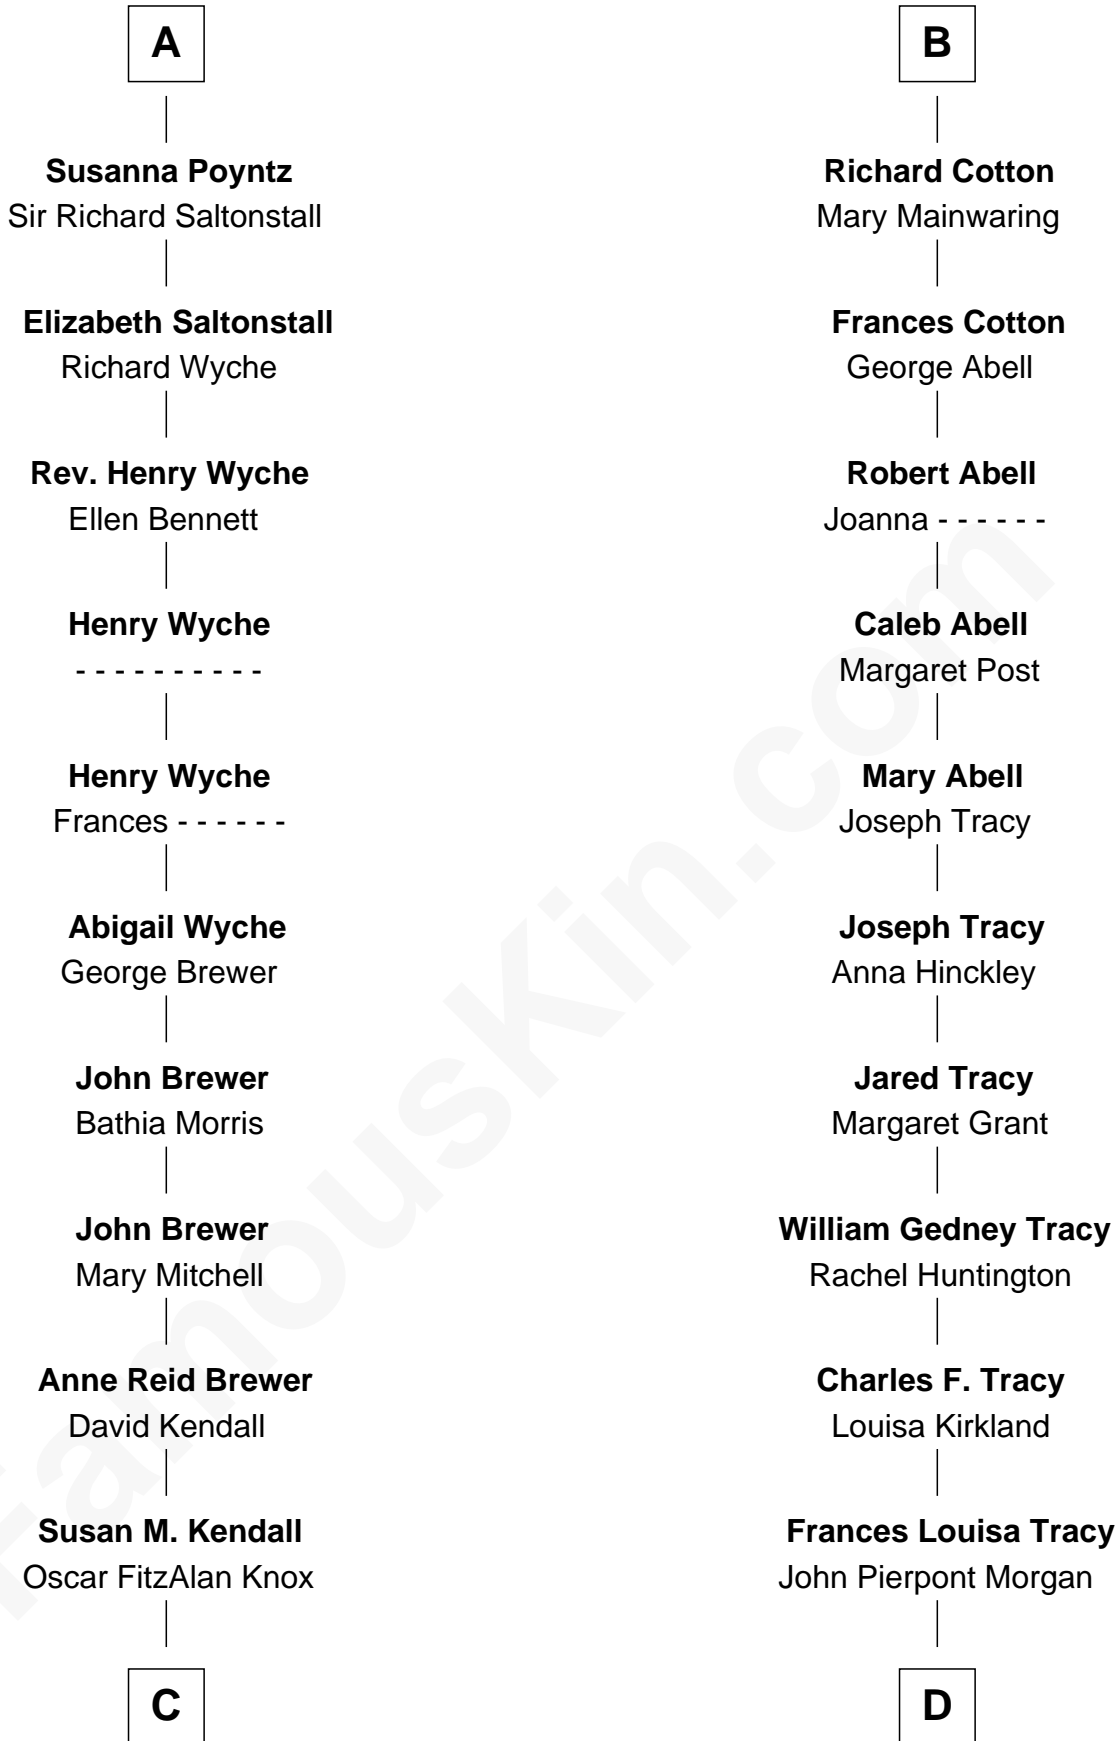

# FamousKin.com Relationship Chart of

**Truman Capote**

*Author of In Cold Blood*

19th cousin 1 time removed of

**John Adams Morgan**

*1952 Olympic Sailing Gold Medalist*

**Eudo la Zouche**  
Milicent de Cantilupe

**Elizabeth la Zouche**  
Sir Nicholas Poyntz

**Nicholas Poyntz**  
-----

**Pontius Poyntz**  
Eleanor Baldwin

**Sir John Poyntz**  
-----

**John Poyntz**  
Maud Perth

**William Poyntz**  
Elizabeth Shaw

**Thomas Poyntz**  
Ann Calva

**A**

**Eve la Zouche**  
Sir Maurice de Berkeley

**Thomas de Berkeley**  
Katherine de Clyvedon

**Sir John Berkeley**  
Elizabeth Betteshorne

**Elizabeth Berkeley**  
Sir John Sutton

**Jane Sutton**  
Thomas Mainwaring

**Cecily Mainwaring**  
John Cotton

**Sir George Cotton**  
Mary Onley

**B**

**C**

**John Brewer Knox**  
Lula Margaret Dinkins

**Mabel Knox**  
Archulus Persons

**Archulus Persons**  
Lillie May Faulk

**Truman Capote**  
*Author of In Cold Blood*