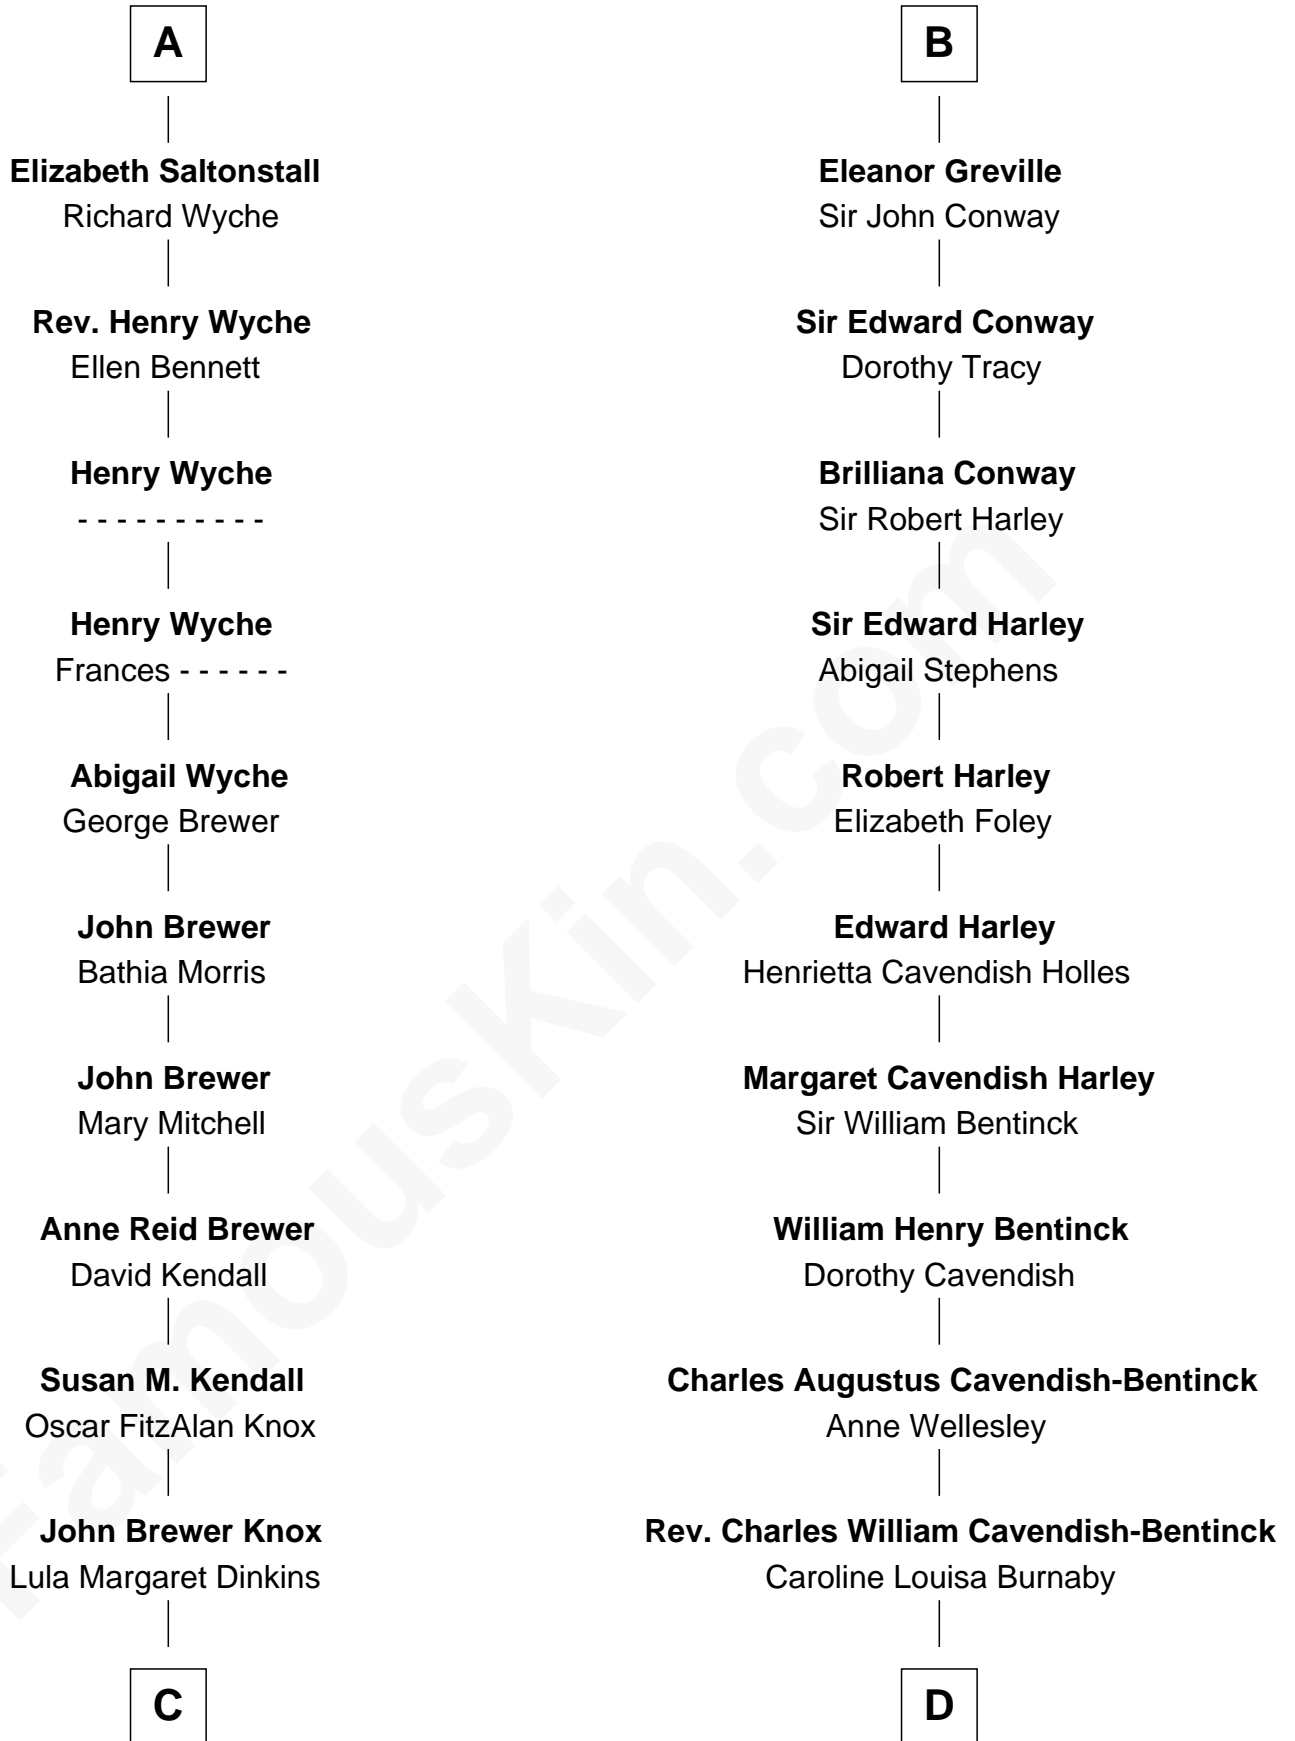

# FamousKin.com Relationship Chart of

**Truman Capote**

*Author of In Cold Blood*

19th cousin of

**Queen Elizabeth II**

*Queen of the United Kingdom*

**C**

**Mabel Knox**  
Archulus Persons

**Archulus Persons**  
Lillie May Faulk

**Truman Capote**  
*Author of [In Cold Blood](#)*

**D**

**Cecilia Nina Cavendish-Bentinck**  
Claude George Bowes-Lyon

**Elizabeth Bowes-Lyon**  
George VI, King of the United Kingdom

**Queen Elizabeth II**  
*Queen of the [United Kingdom](#)*

FamousKin.com