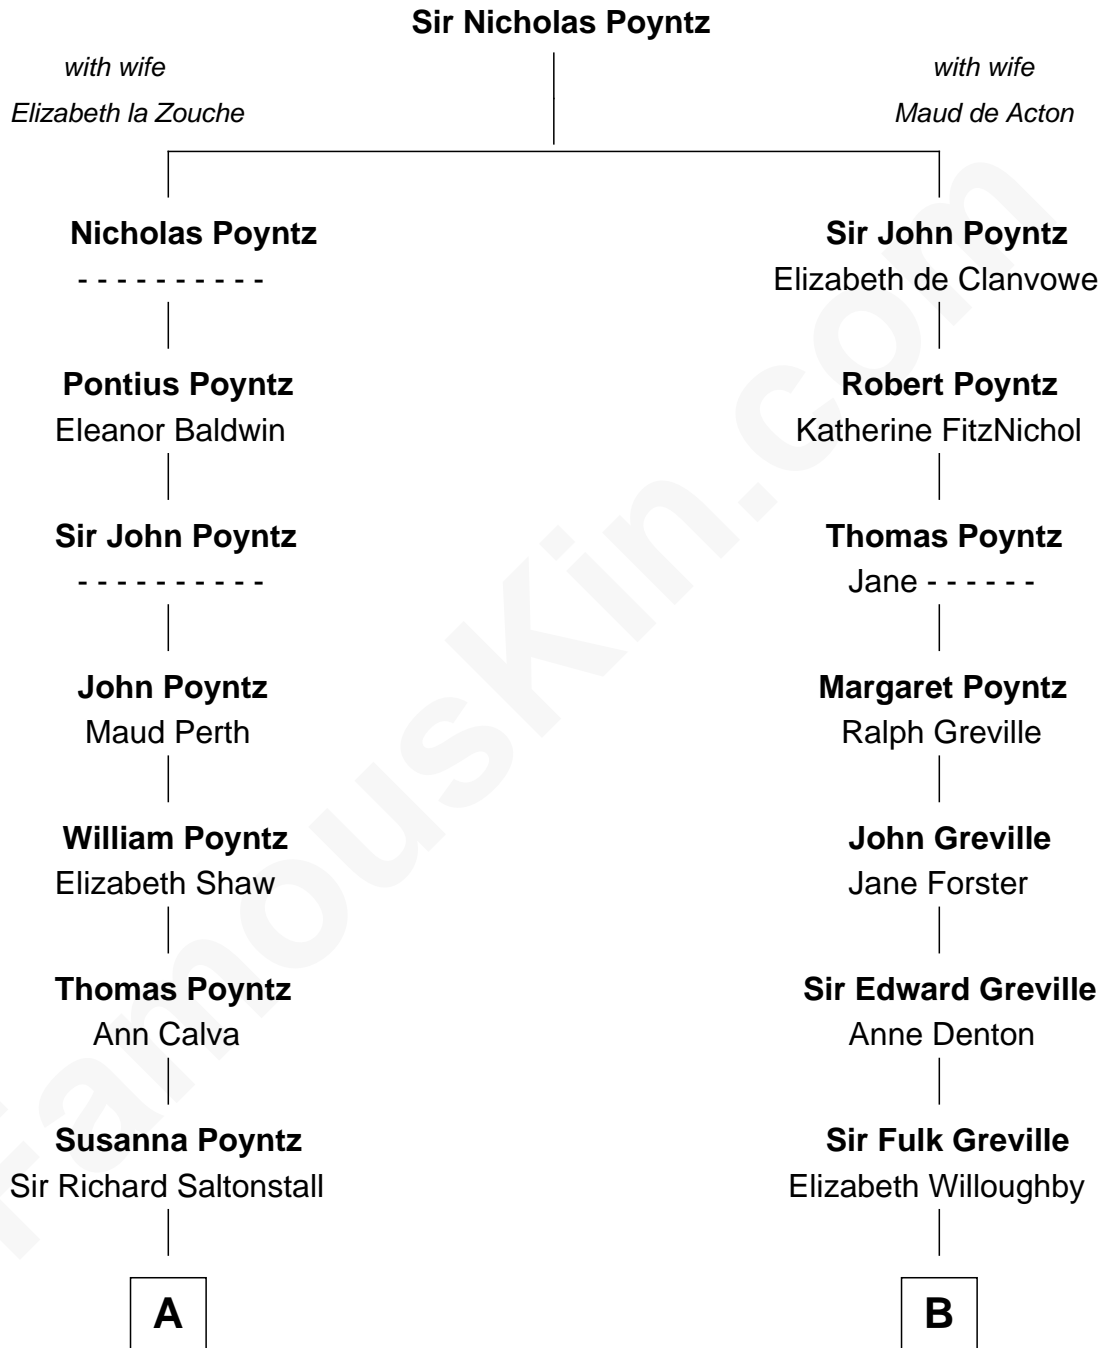

# FamousKin.com Relationship Chart of

**Truman Capote**

*Author of In Cold Blood*

19th cousin of

**Queen Elizabeth II**

*Queen of the United Kingdom*

**C**

**Mabel Knox**  
Archulus Persons

**Archulus Persons**  
Lillie May Faulk

**Truman Capote**  
*Author of [In Cold Blood](#)*

**D**

**Cecilia Nina Cavendish-Bentinck**  
Claude George Bowes-Lyon

**Elizabeth Bowes-Lyon**  
George VI, King of the United Kingdom

**Queen Elizabeth II**  
*Queen of the [United Kingdom](#)*

FamousKin.com