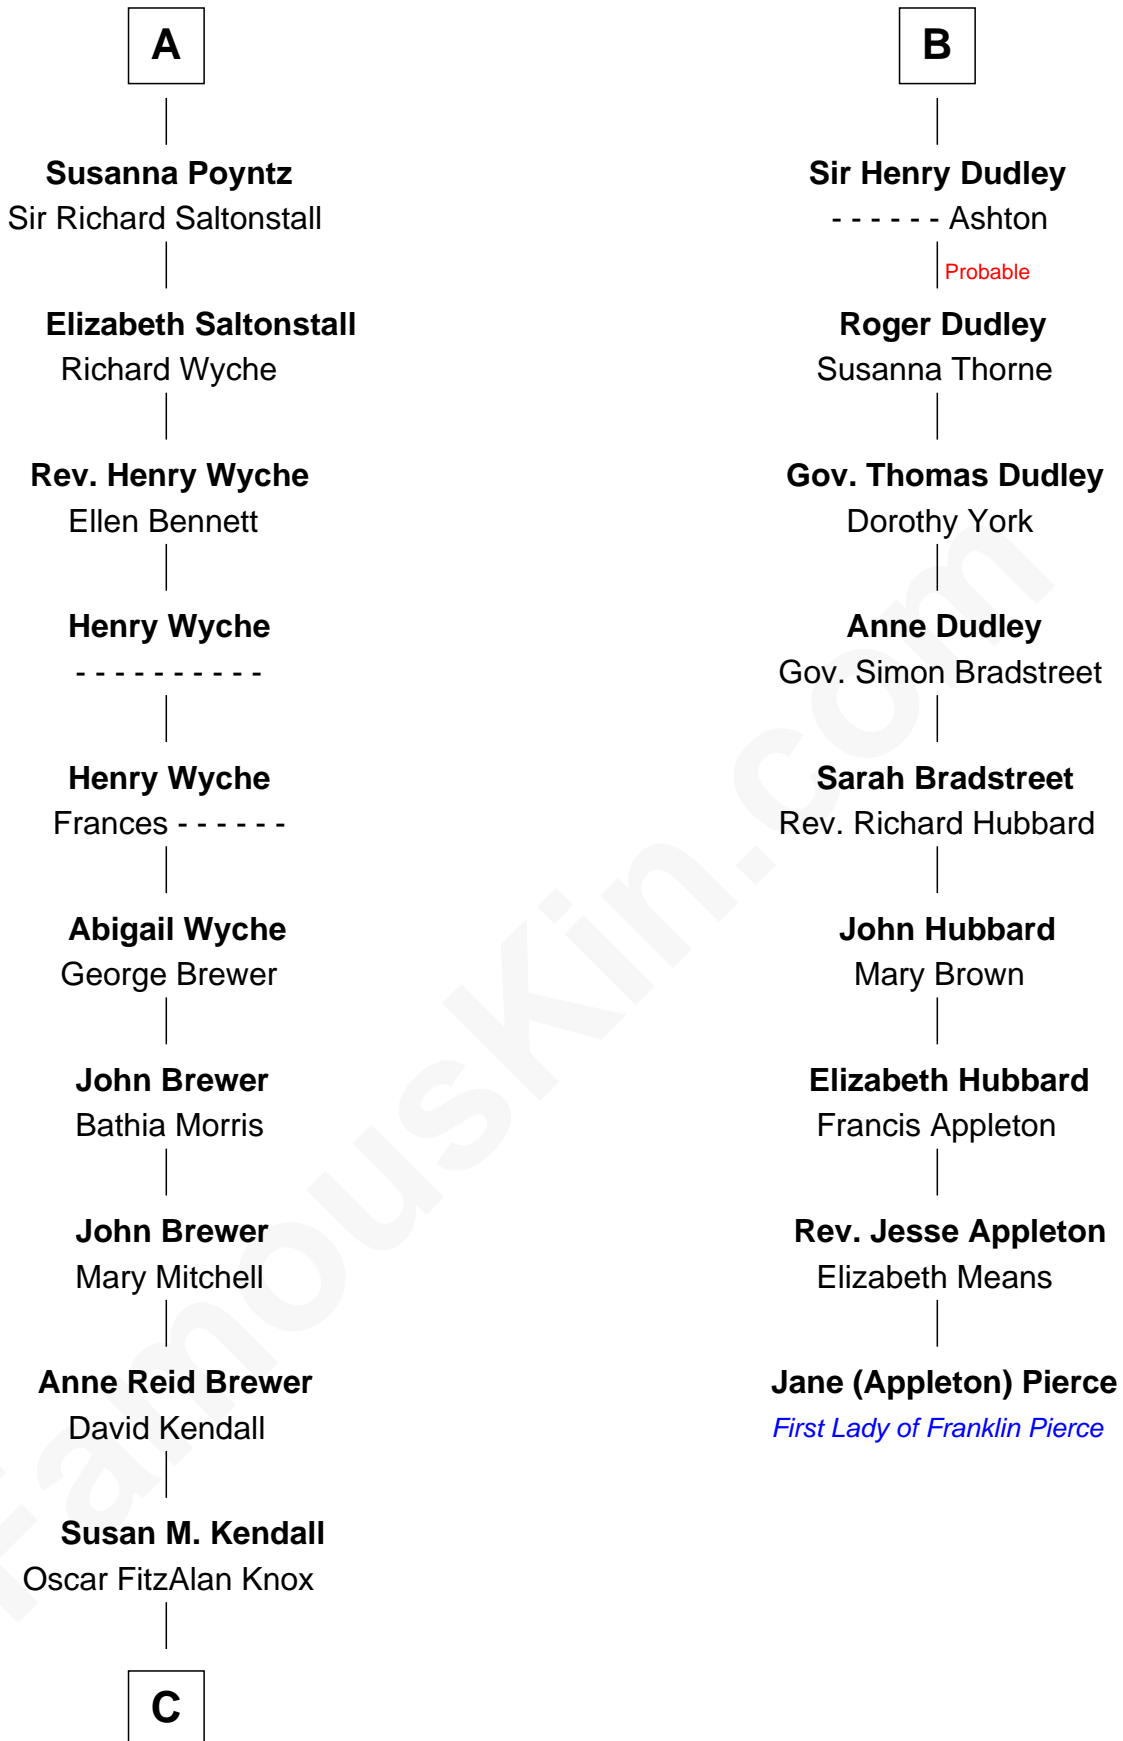

FamousKin.com

Relationship Chart of Truman Capote

Author of In Cold Blood

15th cousin 5 times removed of

Jane (Appleton) Pierce

First Lady of President Franklin Pierce

C

—
John Brewer Knox
Lula Margaret Dinkins

—
Mabel Knox
Archulus Persons

—
Archulus Persons
Lillie May Faulk

—
Truman Capote
Author of In Cold Blood

FamousKin.com