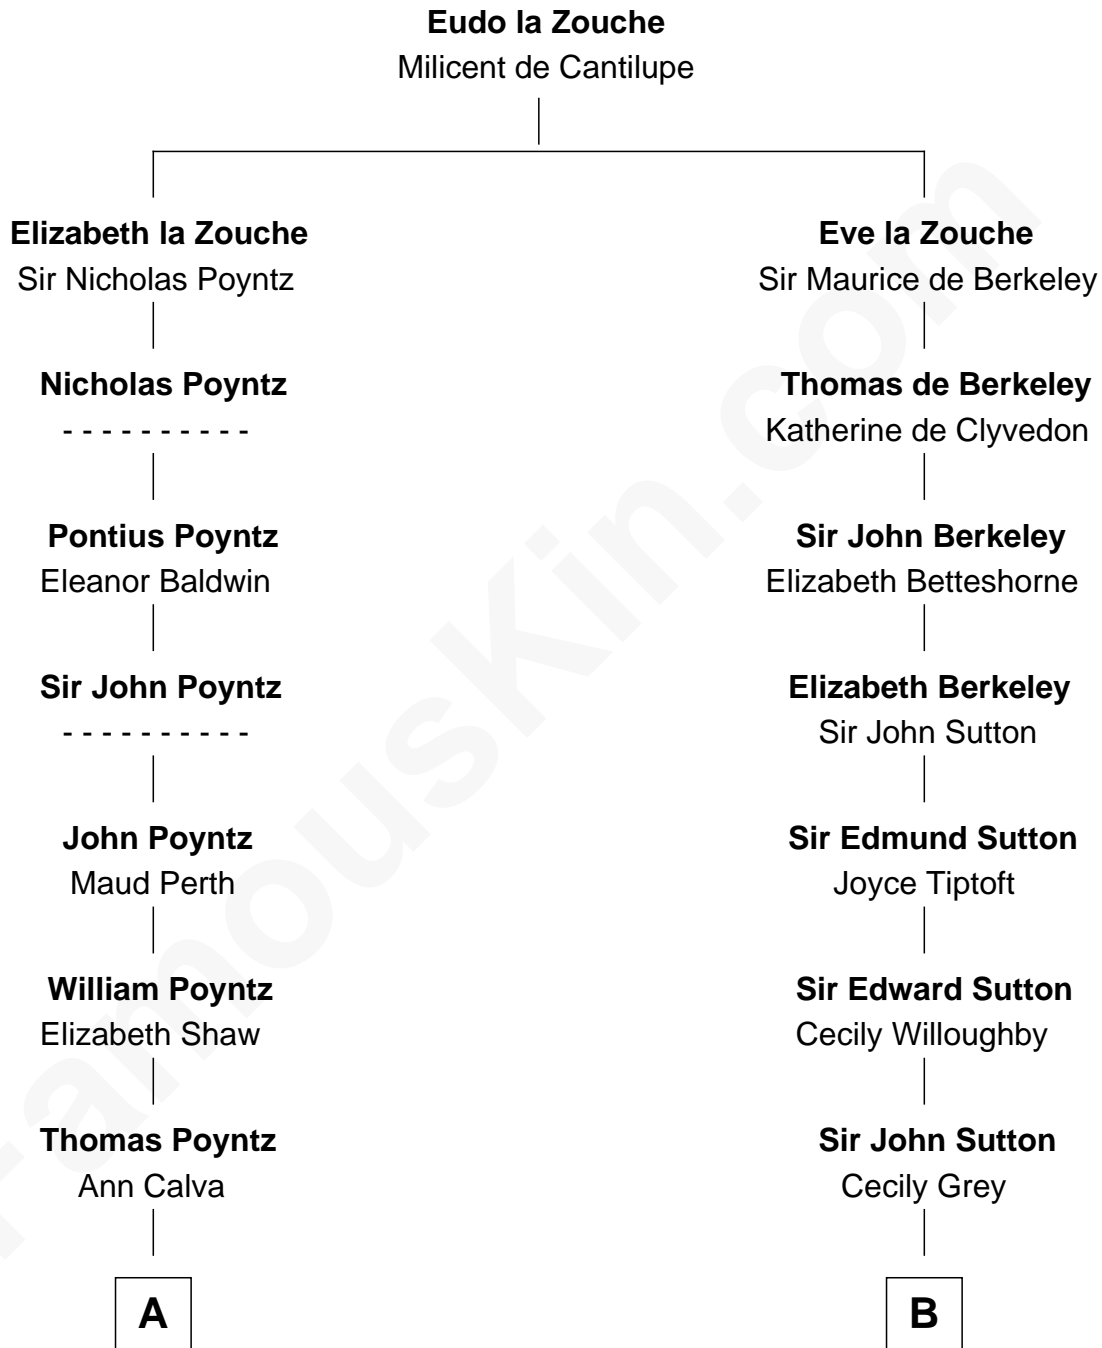

FamousKin.com

Relationship Chart of Truman Capote

Author of In Cold Blood

15th cousin 5 times removed of

Jane (Appleton) Pierce

First Lady of President Franklin Pierce

C

—
John Brewer Knox
Lula Margaret Dinkins

—
Mabel Knox
Archulus Persons

—
Archulus Persons
Lillie May Faulk

—
Truman Capote
Author of In Cold Blood

FamousKin.com