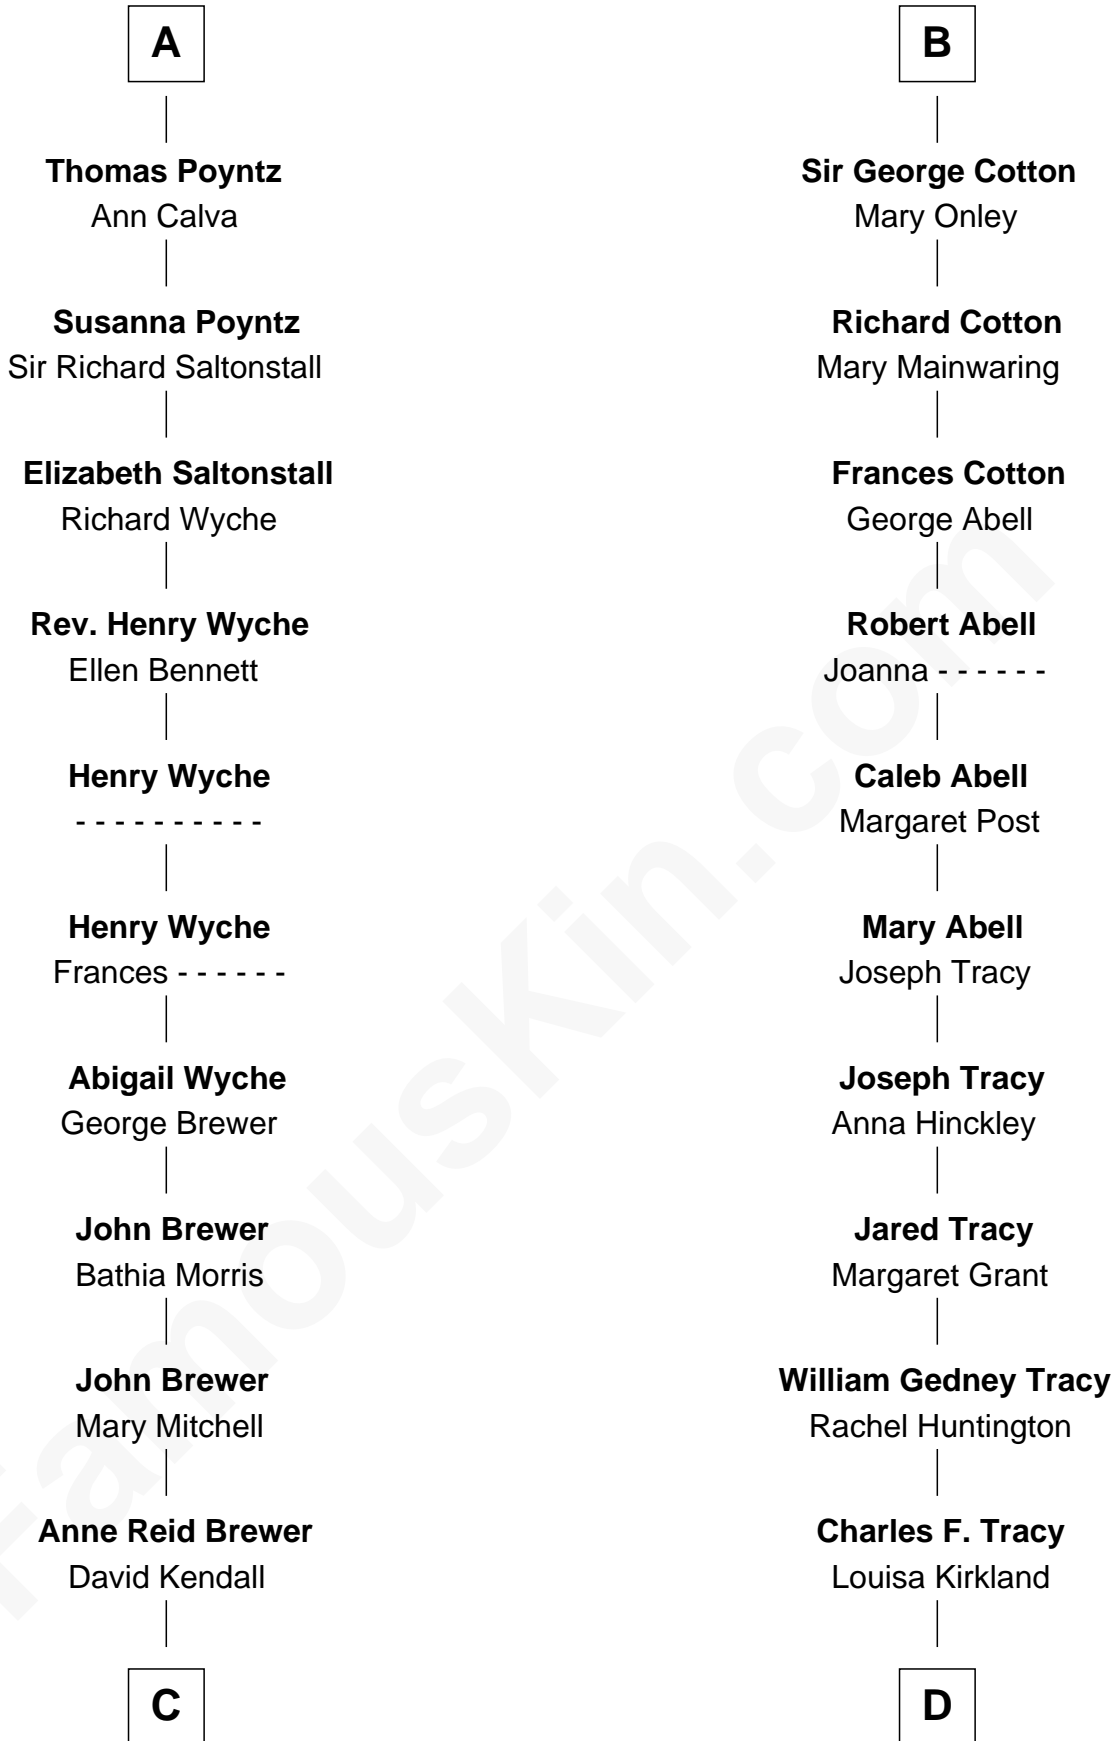

# FamousKin.com Relationship Chart of

**Truman Capote**

*Author of In Cold Blood*

19th cousin 2 times removed of

**Henry Sturgis Morgan**

*Co-Founder of Morgan Stanley*

**Sir William de Cantilupe**

Eve de Braiose

**John Poyntz**

Maud Perth

**William Poyntz**

Elizabeth Shaw

**A**

**Milicent de Cantilupe**

Eudo la Zouche

**Eve la Zouche**

Sir Maurice de Berkeley

**Thomas de Berkeley**

Katherine de Clyvedon

**Sir John Berkeley**

Elizabeth Betteshorne

**Elizabeth Berkeley**

Sir John Sutton

**Jane Sutton**

Thomas Mainwaring

**Cecily Mainwaring**

John Cotton

**B**

**C**

**Susan M. Kendall**  
Oscar FitzAlan Knox

**John Brewer Knox**  
Lula Margaret Dinkins

**Mabel Knox**  
Archulus Persons