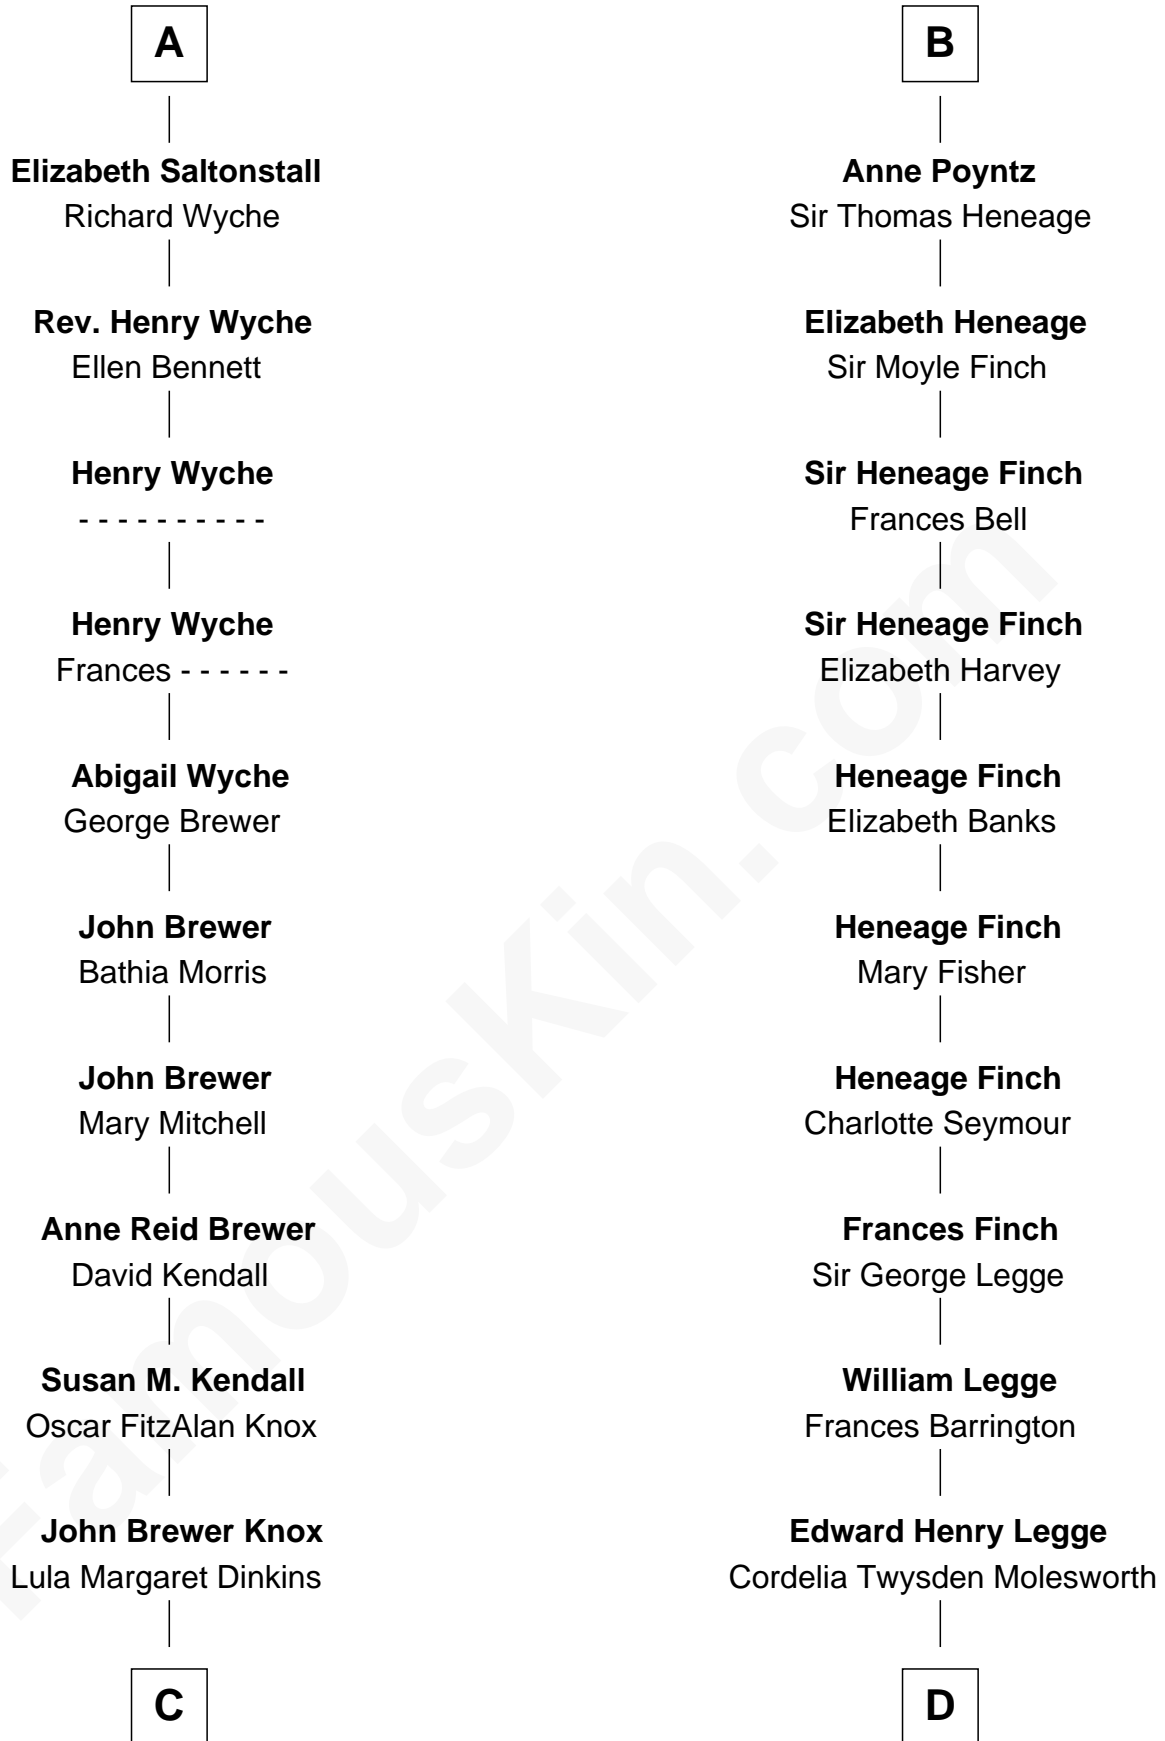

FamousKin.com Relationship Chart of

Truman Capote

Author of In Cold Blood

19th cousin 1 time removed of

Kit Harington

TV Actor - "Game of Thrones"

C

Mabel Knox
Archulus Persons