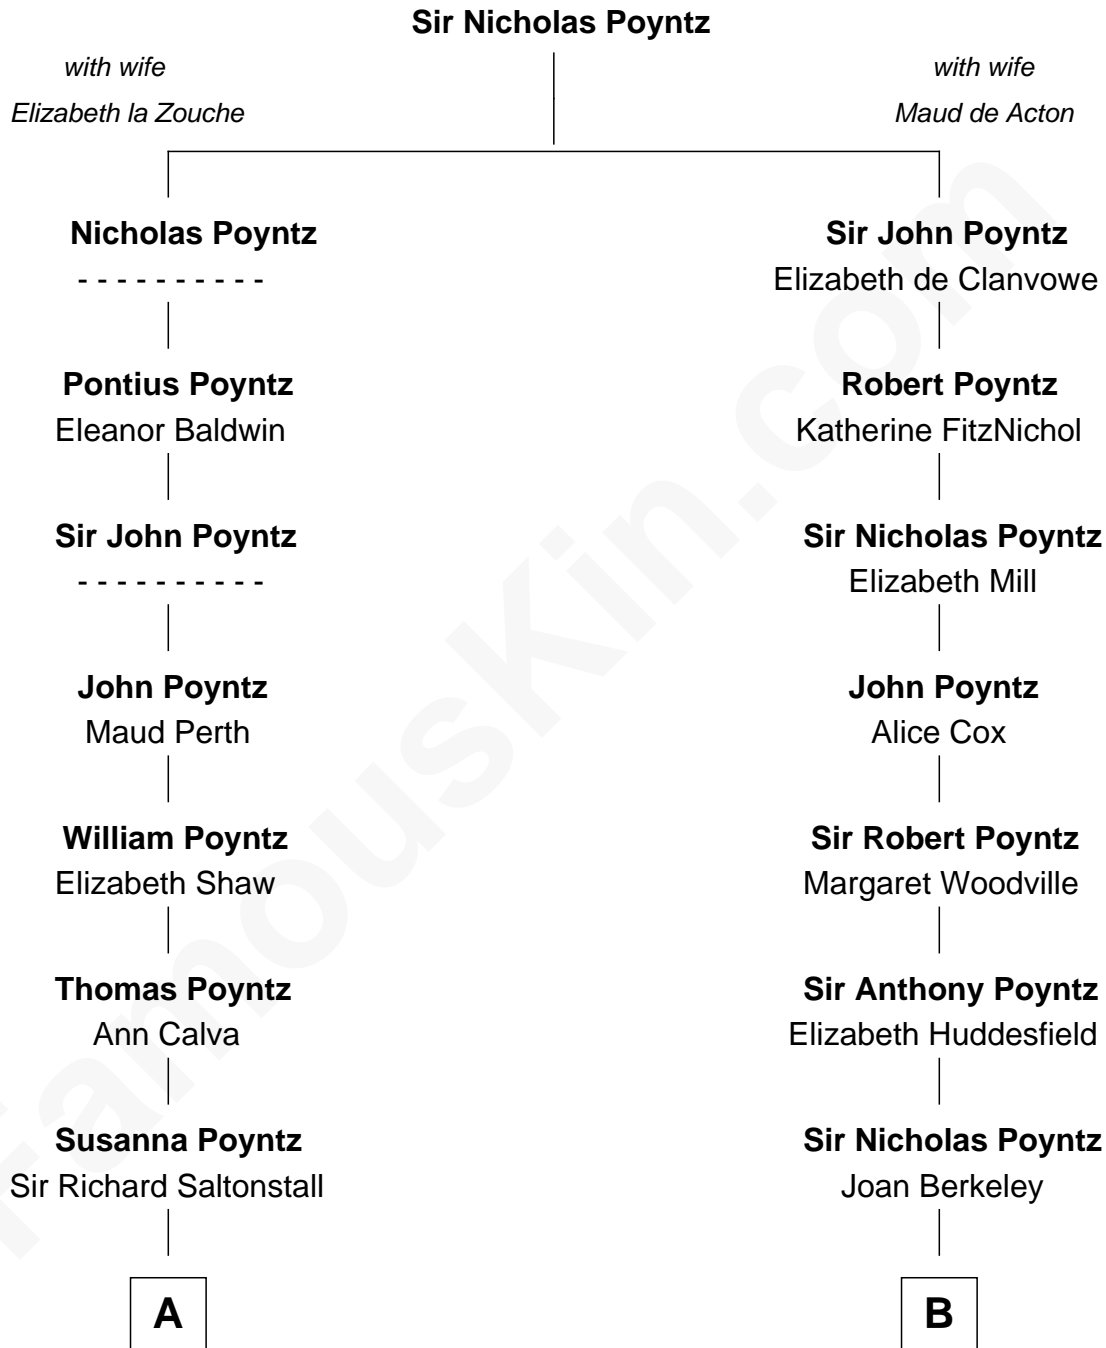

FamousKin.com Relationship Chart of

Truman Capote

Author of In Cold Blood

19th cousin 1 time removed of

Kit Harington

TV Actor - "Game of Thrones"

C

Mabel Knox
Archulus Persons