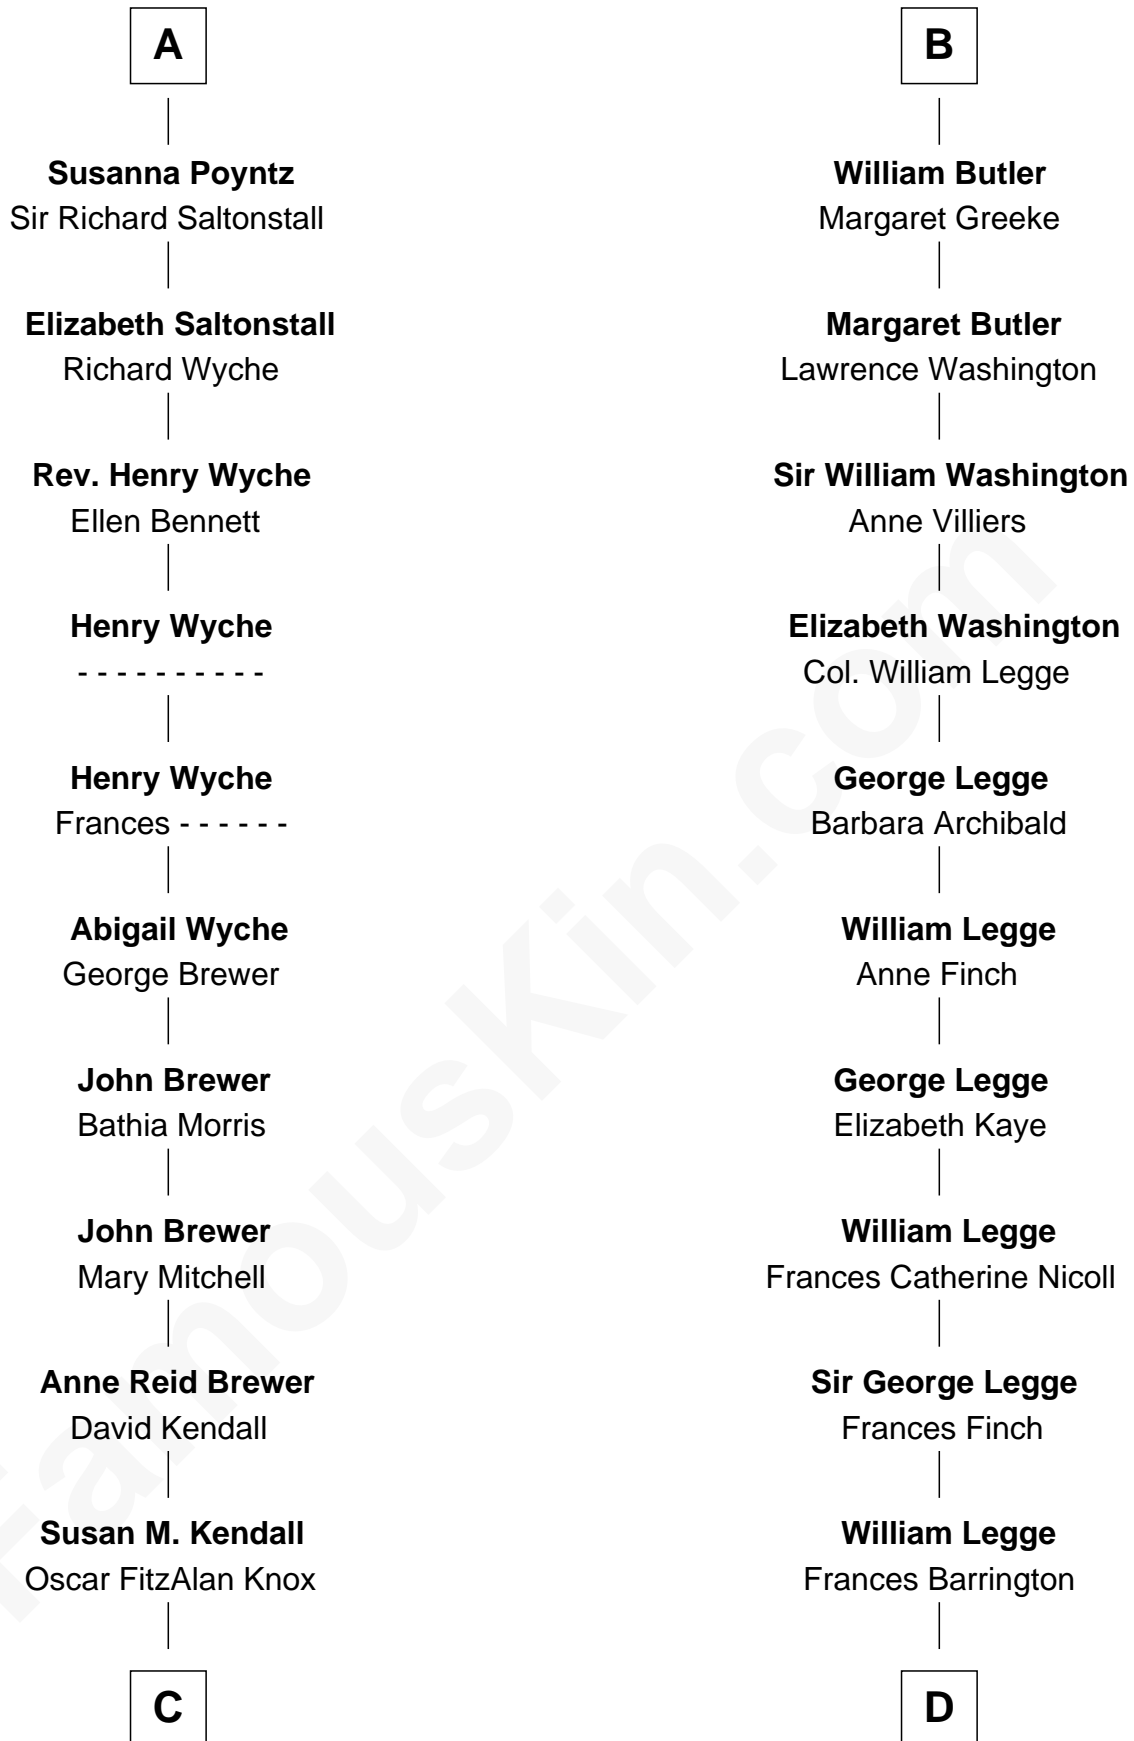

# FamousKin.com Relationship Chart of

**Truman Capote**

*Author of In Cold Blood*

20th cousin 1 time removed of

**Kit Harington**

*TV Actor - "Game of Thrones"*

**Eudo la Zouche**  
Milicent de Cantilupe

**Elizabeth la Zouche**  
Sir Nicholas Poyntz

**Nicholas Poyntz**  
-----

**Pontius Poyntz**  
Eleanor Baldwin

**Sir John Poyntz**  
-----

**John Poyntz**  
Maud Perth

**William Poyntz**  
Elizabeth Shaw

**Thomas Poyntz**  
Ann Calva

**A**

**Eve la Zouche**  
Sir Maurice de Berkeley

**Thomas de Berkeley**  
Katherine de Clyvedon

**Sir John Berkeley**  
Elizabeth Betteshorne

**Elizabeth Berkeley**  
Sir John Sutton

**Sir Edmund Sutton**  
Joyce Tiptoft

**Sir John Sutton**  
Anne Clarell

**Margaret Sutton**  
John Butler

**B**

**C**

**John Brewer Knox**  
Lula Margaret Dinkins

**Mabel Knox**  
Archulus Persons

**Archulus Persons**  
Lillie May Faulk

**Truman Capote**  
*Author of [In Cold Blood](#)*