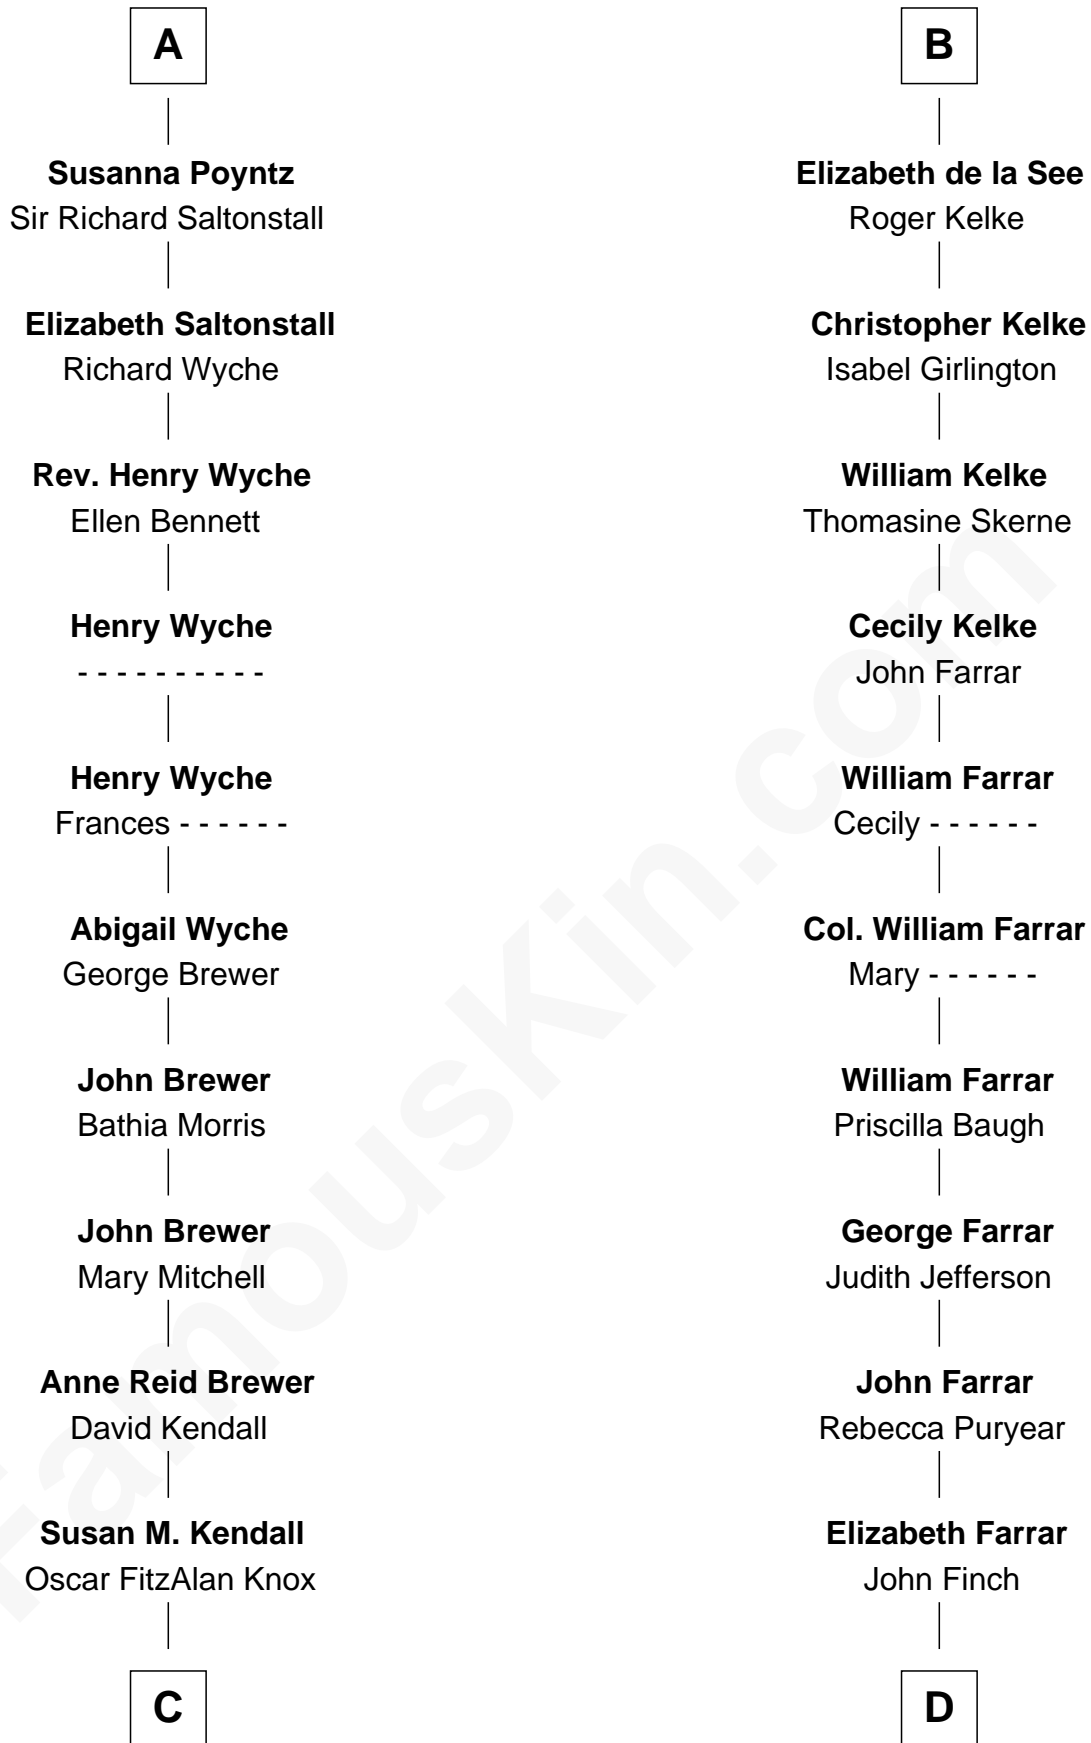

# FamousKin.com Relationship Chart of

**Truman Capote**

*Author of In Cold Blood*

20th cousin 1 time removed of

**Harper Lee**

*Author of To Kill a Mockingbird*

**C**

**John Brewer Knox**  
Lula Margaret Dinkins

**Mabel Knox**  
Archulus Persons

**Archulus Persons**  
Lillie May Faulk

**Truman Capote**  
*Author of In Cold Blood*

**D**

**John Farrar Finch**  
Frances Smith

**John Robert Finch**  
Frances Cunningham