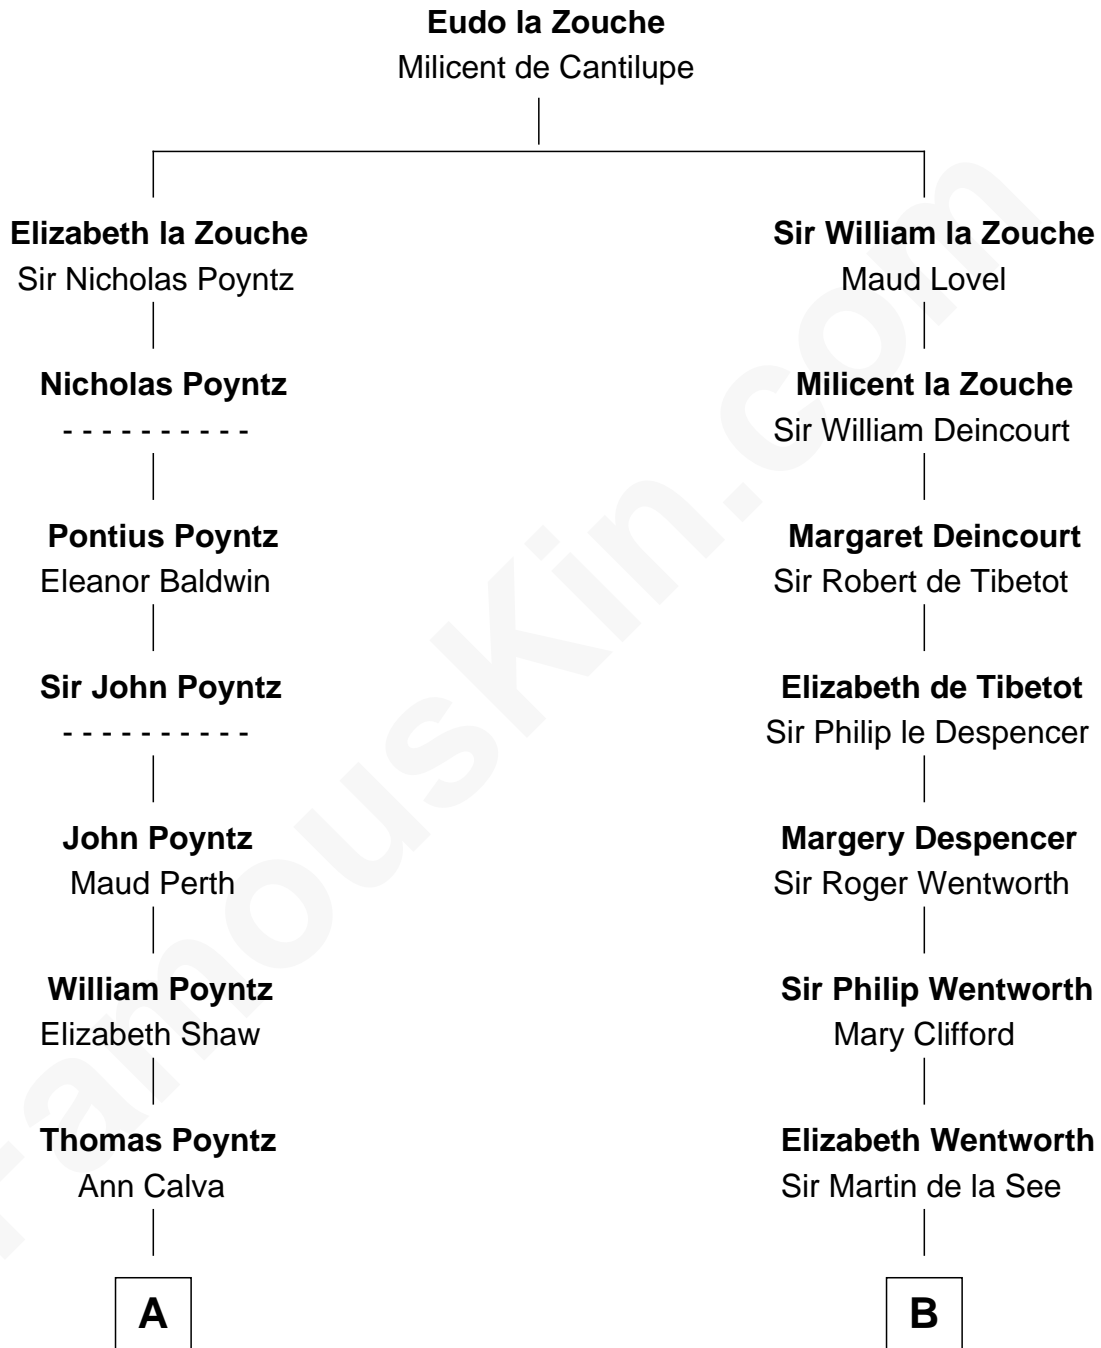

# FamousKin.com Relationship Chart of

**Truman Capote**

*Author of In Cold Blood*

20th cousin 1 time removed of

**Harper Lee**

*Author of To Kill a Mockingbird*

**C**

**John Brewer Knox**  
Lula Margaret Dinkins

**Mabel Knox**  
Archulus Persons

**Archulus Persons**  
Lillie May Faulk

**Truman Capote**  
*Author of In Cold Blood*

**D**

**John Farrar Finch**  
Frances Smith

**John Robert Finch**  
Frances Cunningham