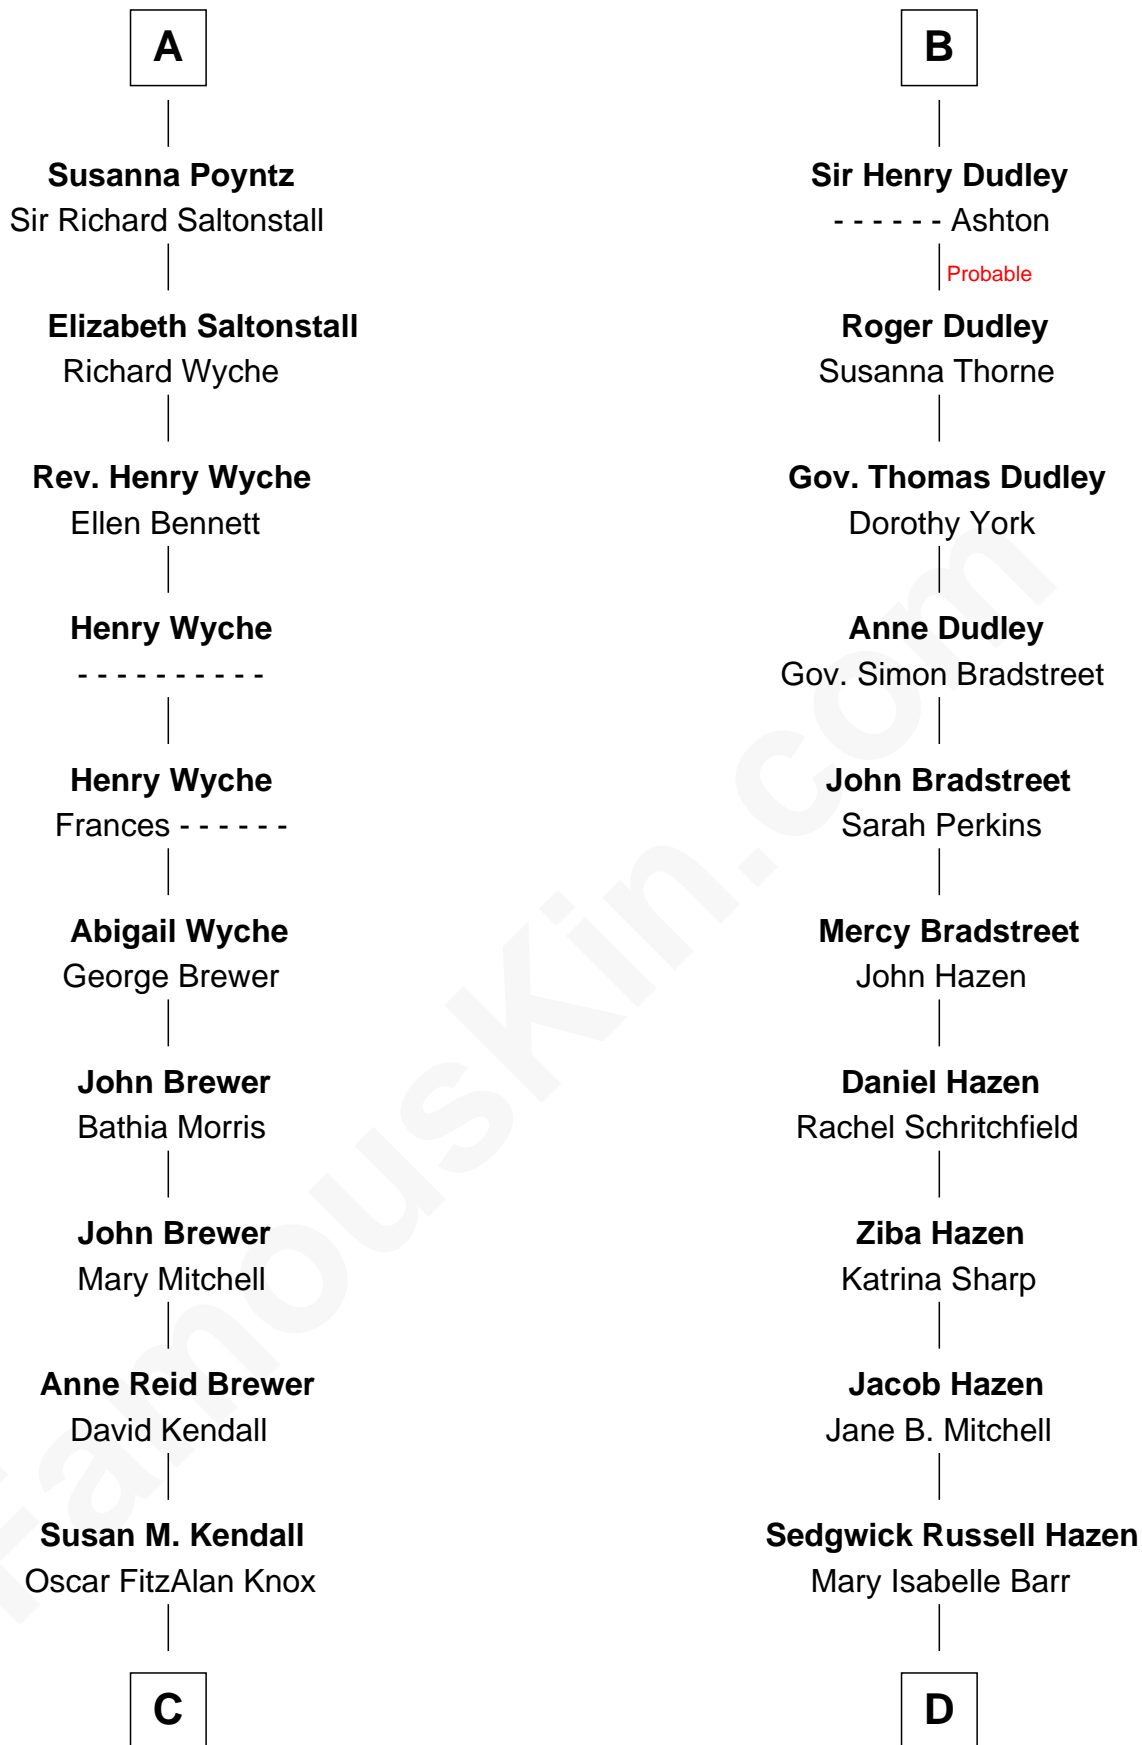

FamousKin.com Relationship Chart of

Truman Capote

Author of In Cold Blood

20th cousin of

J. K. Simmons

TV and Movie Actor

Eudo la Zouche
Milicent de Cantilupe

Elizabeth la Zouche
Sir Nicholas Poyntz

Nicholas Poyntz

Pontius Poyntz
Eleanor Baldwin

Sir John Poyntz

John Poyntz
Maud Perth

William Poyntz
Elizabeth Shaw

Thomas Poyntz
Ann Calva

A

Eve la Zouche
Sir Maurice de Berkeley

Thomas de Berkeley
Katherine de Clyvedon

Sir John Berkeley
Elizabeth Betteshorne

Elizabeth Berkeley
Sir John Sutton

Sir Edmund Sutton
Joyce Tiptoft

Sir Edward Sutton
Cecily Willoughby

Sir John Sutton
Cecily Grey

B

C

John Brewer Knox
Lula Margaret Dinkins

Mabel Knox
Archulus Persons

Archulus Persons
Lillie May Faulk

Truman Capote
Author of In Cold Blood

D

Lewis Jacob Hazen
Emma Broaddus Lewis