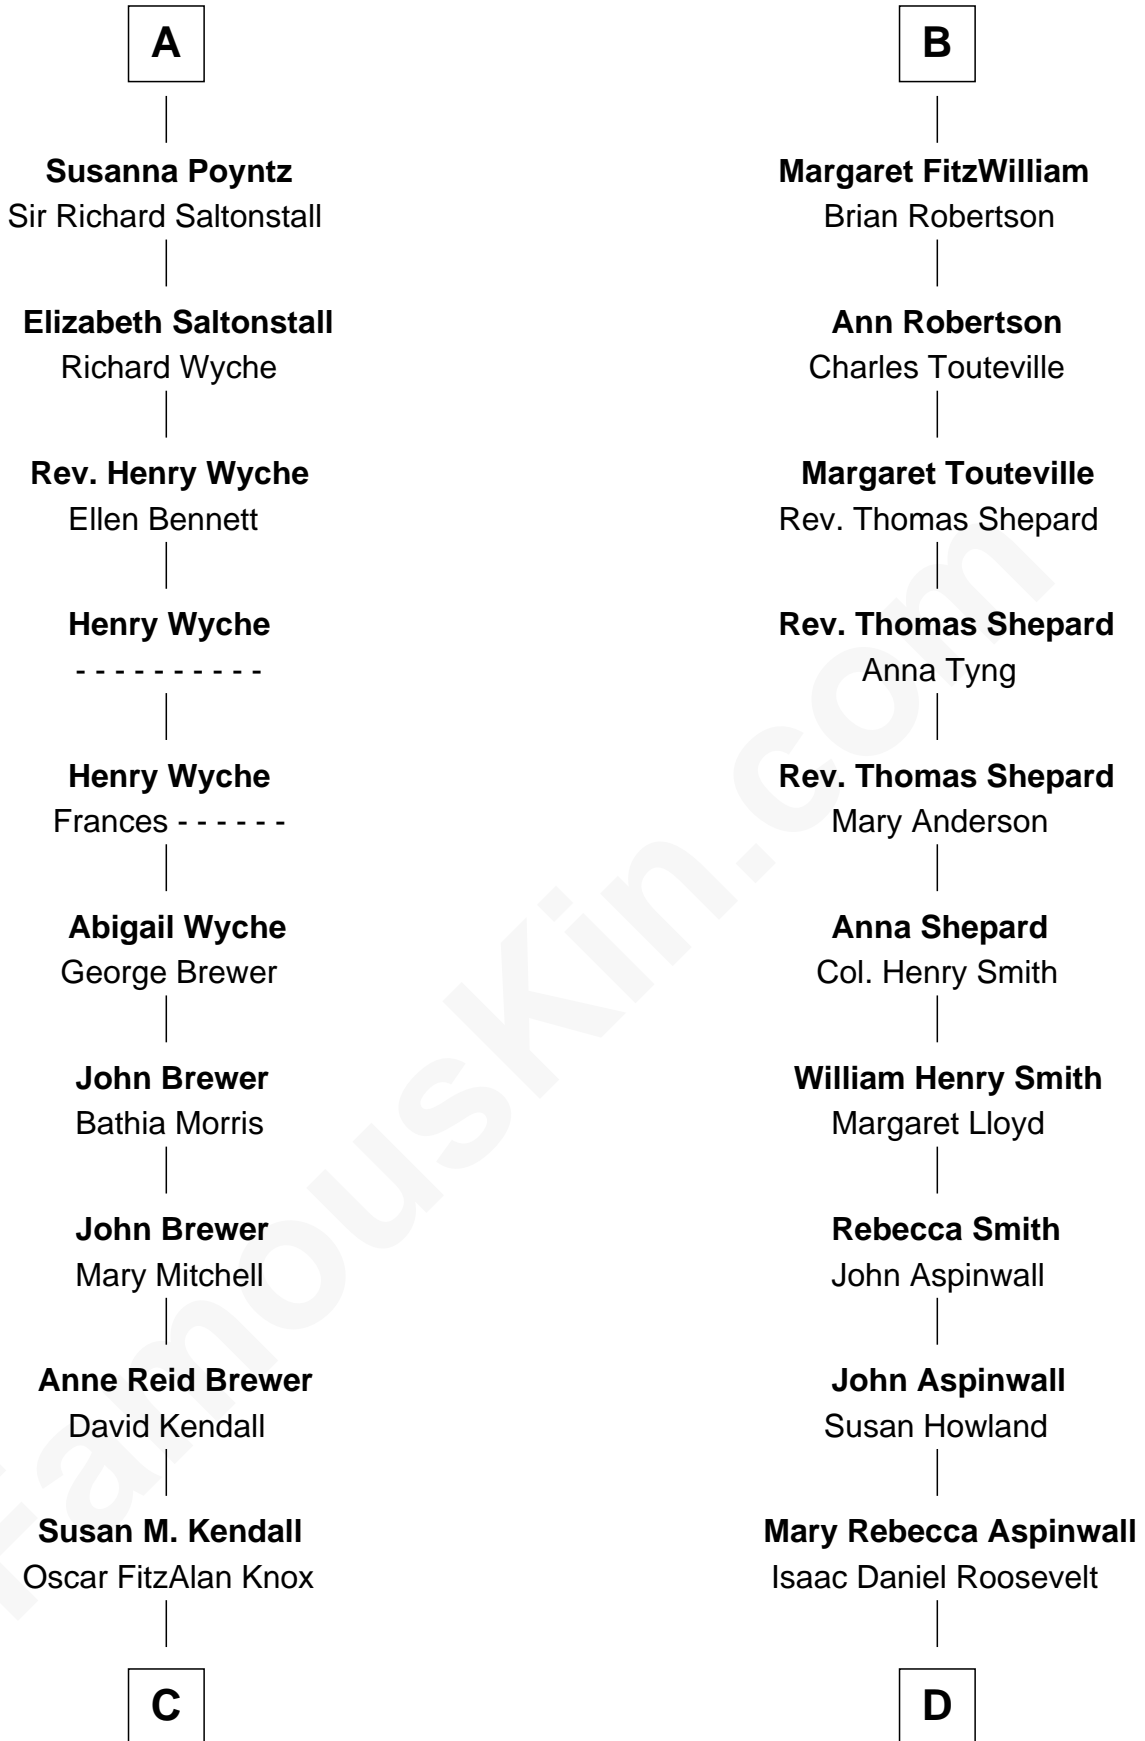

FamousKin.com Relationship Chart of

Truman Capote

Author of In Cold Blood

18th cousin 2 times removed of

Franklin D. Roosevelt

32nd U.S. President

Eudo la Zouche
Milicent de Cantilupe

Elizabeth la Zouche
Sir Nicholas Poyntz

Nicholas Poyntz

Pontius Poyntz
Eleanor Baldwin

Sir John Poyntz

John Poyntz
Maud Perth

William Poyntz
Elizabeth Shaw

Thomas Poyntz
Ann Calva

A

Lucy Zouche

Thomas de Greene

Sir Henry Greene

Katherine Drayton

Sir Henry de Greene

Matilda de Mauduit

Eleanor Greene

Sir John FitzWilliam

John FitzWilliam

Helen Villiers

Sir William FitzWilliam

Anne Hawes

Richard FitzWilliam

Elizabeth Knyvet

B

FamousKin.com