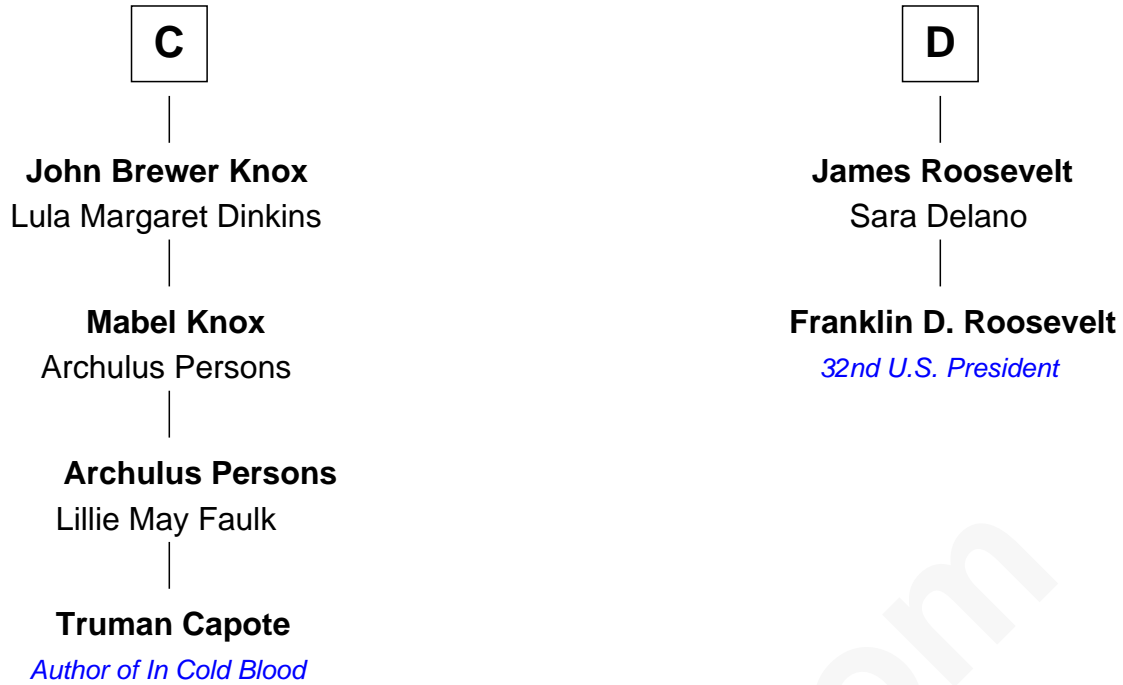

FamousKin.com Relationship Chart of

Truman Capote

Author of In Cold Blood

18th cousin 2 times removed of

Franklin D. Roosevelt

32nd U.S. President

Eudo la Zouche
Milicent de Cantilupe

Elizabeth la Zouche
Sir Nicholas Poyntz

Thomas de Greene

Sir Henry Greene

Katherine Drayton

Sir Henry de Greene

Matilda de Mauduit

Eleanor Greene

Sir John FitzWilliam

John FitzWilliam

Helen Villiers

Sir William FitzWilliam

Anne Hawes

Richard FitzWilliam

Elizabeth Knyvet

B

FamousKin.com