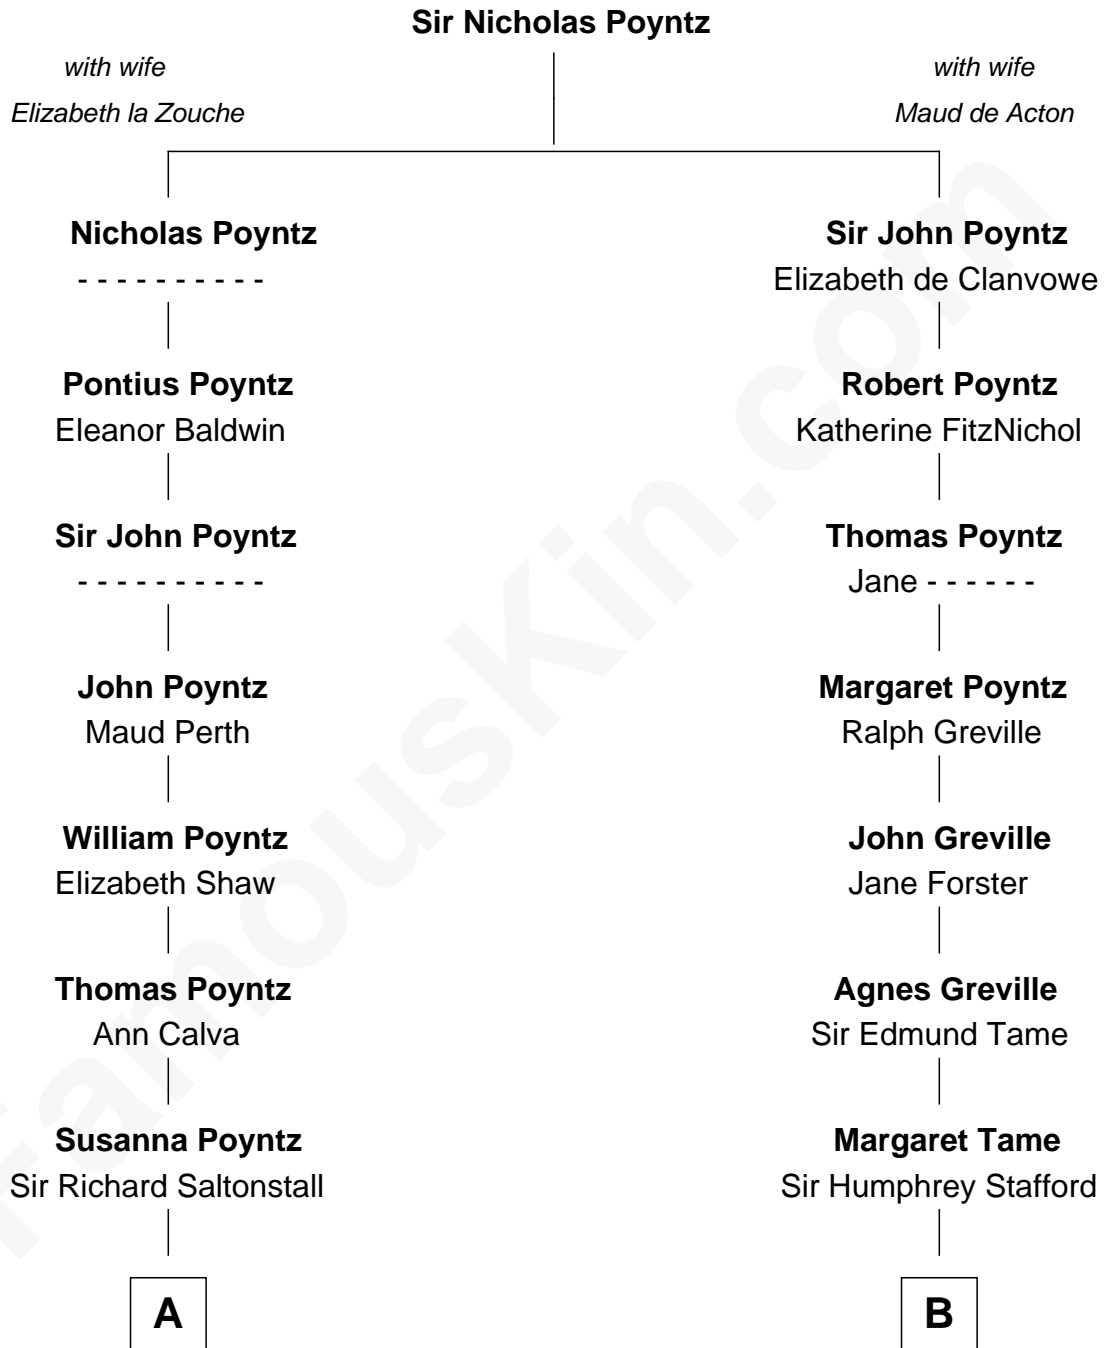

FamousKin.com

Relationship Chart of Truman Capote

Author of In Cold Blood

18th cousin 1 time removed of

Alice (Lee) Roosevelt

First Wife of President Theodore Roosevelt

C

Mabel Knox
Archulus Persons

Archulus Persons
Lillie May Faulk

Truman Capote
Author of In Cold Blood

D

Caroline Watts Haskell
George Cabot Lee

Alice (Lee) Roosevelt
Wife of President Theodore Roosevelt

FamousKin.com